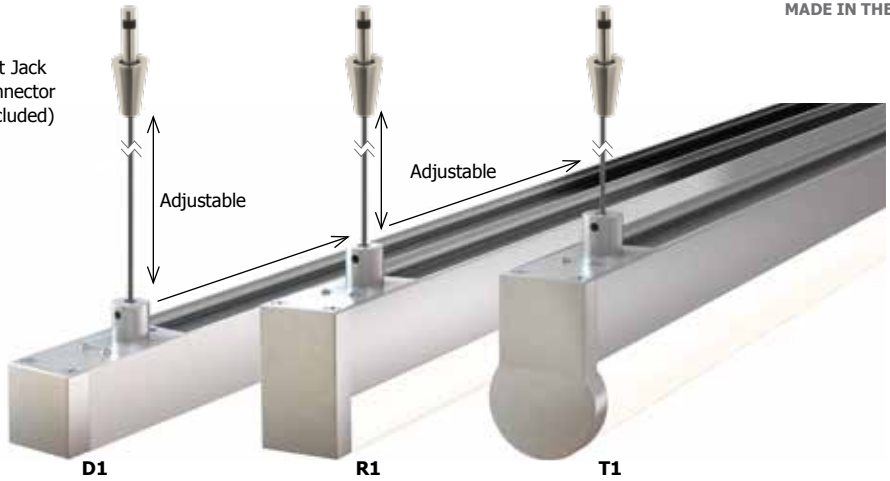

REV.12.28.16

**D1**

**R1**

**T1**

Warm White 100° 7 Watt	
Distance	Foot Candles
2ft	126
3ft	62
4ft	39
6ft	20
8ft	12

FJ  
Fast Jack  
Connector  
(included)

**Description:**

Cirrus Float features a direct (D1), rectangular (R1) or a tubular (T1) lens, offering an array of choices for style, functionality and beam distribution. At 7 watts per foot, the 12VAC Cirrus Float fixtures contain very warm white or warm white 92+CRI LEDs. Available in lengths from 36 inches to 72 inches. May be ordered in 3, 6 or 9 inch increments. See chart on page 4 for exact lengths. Adapted for easy compatibility with Edge Fast Jack Canopies, fixtures allow flexible mounting to mono-point or multi-port canopies. Fast Jack Cirrus Float fixtures include Fast Jack (FJ) Connectors that mount to canopies. Cirrus features adjustable aircraft cables that slide across the length of fixture for flexibility in mounting to the canopies. Hardware and supporting cables are Antique Bronze for Antique Bronze and Black fixtures and are Satin Nickel for all other finishes. Power cables are Satin Nickel for all finish options. Fixture includes a 5 year warranty.

**System Compatibility:**

Fast Jack (FJ) LED Canopies required. See page 3 of spec sheet for additional details.

**Fixture Finish:**

Satin Aluminum, Satin Nickel, Chrome, Antique Bronze, Satin Black and White; Custom finishes available

Lumen values are based on the 3000K LED test.

**Applications:**

Indoor - Architectural lighting, general lighting and retail  
Mount fixture 70" above finished floor

**Channel Suspension Swag Hook (sold separately):**