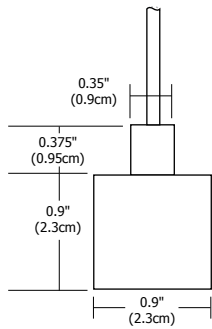

REV.12.28.16

**D1**

**R1**

**T1**

Warm White 100° 7 Watt	
Distance	Foot Candles
2ft	126
3ft	62
4ft	39
6ft	20
8ft	12

FJ  
Fast Jack  
Connector  
(included)

**Description:**

Cirrus Float features a direct (D1), rectangular (R1) or a tubular (T1) lens, offering an array of choices for style, functionality and beam distribution. At 7 watts per foot, the 12VAC Cirrus Float fixtures contain very warm white or warm white 92+CRI LEDs. Available in lengths from 36 inches to 72 inches. May be ordered in 3, 6 or 9 inch increments. See chart on page 4 for exact lengths. Adapted for easy compatibility with Edge Fast Jack Canopies, fixtures allow flexible mounting to mono-point or multi-port canopies. Fast Jack Cirrus Float fixtures include Fast Jack (FJ) Connectors that mount to canopies. Cirrus features adjustable aircraft cables that slide across the length of fixture for flexibility in mounting to the canopies. Hardware and supporting cables are Antique Bronze for Antique Bronze and Black fixtures and are Satin Nickel for all other finishes. Power cables are Satin Nickel for all finish options. Fixture includes a 5 year warranty.