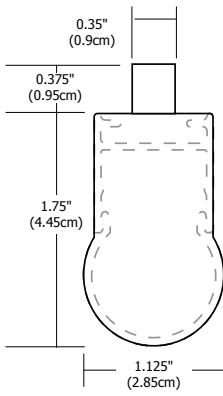

REV.12.28.16

**D1**

**R1**

**T1**

Warm White 100° 7 Watt	
Distance	Foot Candles
2ft	126
3ft	62
4ft	39
6ft	20
8ft	12

FJ  
Fast Jack  
Connector  
(included)

**Description:**

Cirrus Float features a direct (D1), rectangular (R1) or a tubular (T1) lens, offering an array of choices for style, functionality and beam distribution. At 7 watts per foot, the 12VAC Cirrus Float fixtures contain very warm white or warm white 92+CRI LEDs. Available in lengths from 36 inches to 72 inches. May be ordered in 3, 6 or 9 inch increments. See chart on page 4 for exact lengths. Adapted for easy compatibility with Edge Fast Jack Canopies, fixtures allow flexible mounting to mono-point or multi-port canopies. Fast Jack Cirrus Float fixtures include Fast Jack (FJ) Connectors that mount to canopies. Cirrus features adjustable aircraft cables that slide across the length of fixture for flexibility in mounting to the canopies. Hardware and supporting cables are Antique Bronze for Antique Bronze and Black fixtures and are Satin Nickel for all other finishes. Power cables are Satin Nickel for all finish options. Fixture includes a 5 year warranty.