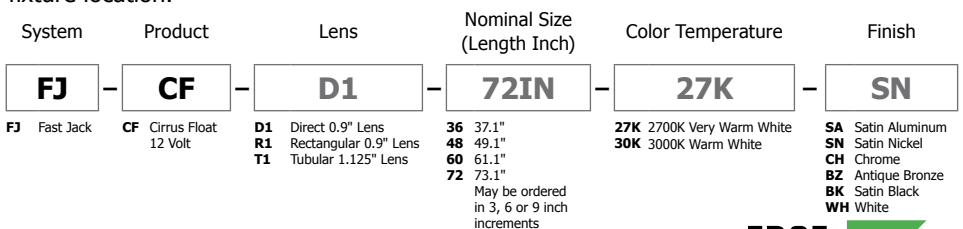

PROJECT: _____ FIXTURE TYPE: _____ DATE: _____