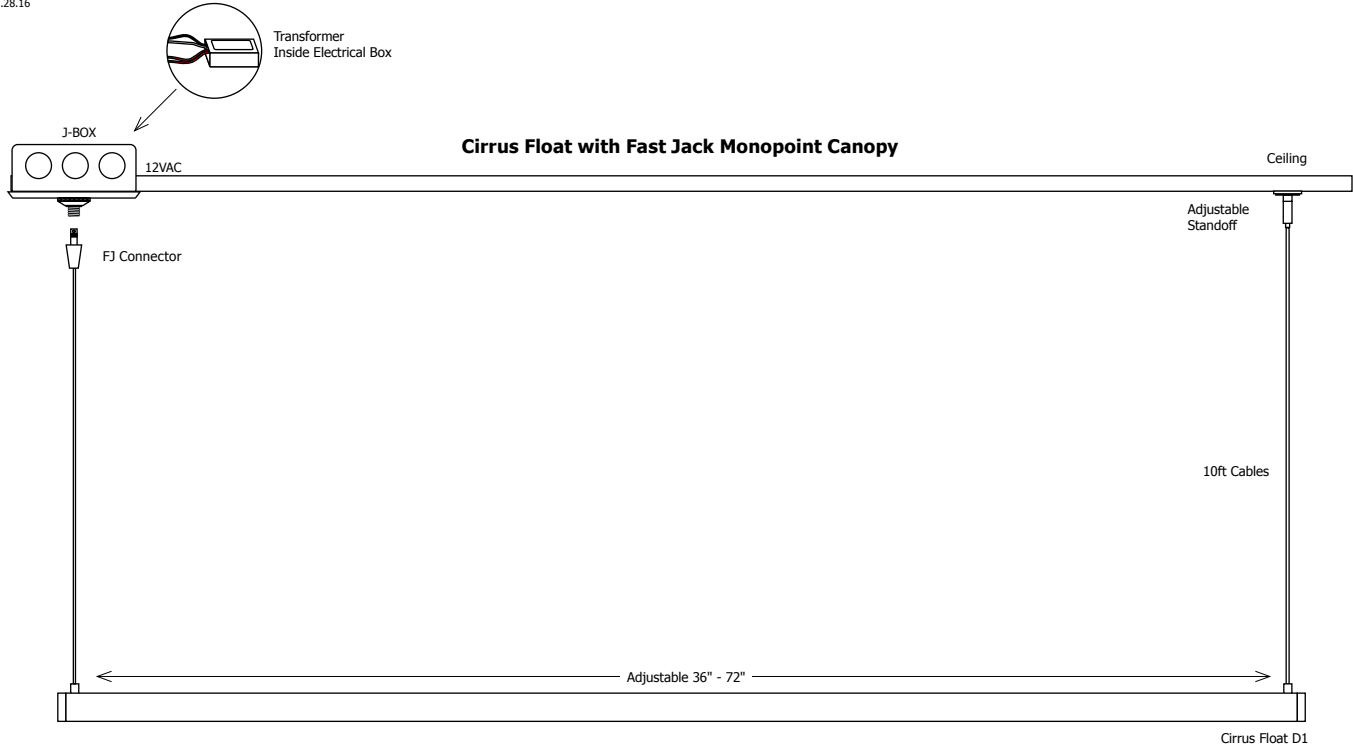

CIRRUS FLOAT FOR FAST JACK 120V/12VAC FIXTURE, 92+CRI

REV.12.28.16

PROJECT:

FIXTURE
TYPE:

DATE: