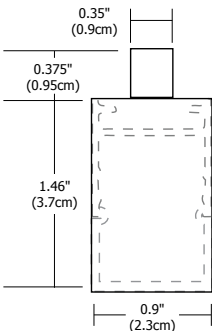

REV.12.28.16

**D1**

**R1**

**T1**

Warm White 100° 7 Watt	
Distance	Foot Candles
2ft	126
3ft	62
4ft	39
6ft	20
8ft	12

FJ  
Fast Jack  
Connector  
(included)

**Description:**

Cirrus Float features a direct (D1), rectangular (R1) or a tubular (T1) lens, offering an array of choices for style, functionality and beam distribution. At 7 watts per foot, the 12VAC Cirrus Float fixtures contain very warm white or warm white 92+CRI LEDs. Available in lengths from 36 inches to 72 inches. May be ordered in 3, 6 or 9 inch increments. See chart on page 4 for exact lengths. Adapted for easy compatibility with Edge Fast Jack Canopies, fixtures allow flexible mounting to mono-point or multi-port canopies. Fast Jack Cirrus Float fixtures include Fast Jack (FJ) Connectors that mount to canopies. Cirrus features adjustable aircraft cables that slide across the length of fixture for flexibility in mounting to the canopies. Hardware and supporting cables are Antique Bronze for Antique Bronze and Black fixtures and are Satin Nickel for all other finishes. Power cables are Satin Nickel for all finish options. Fixture includes a 5 year warranty.