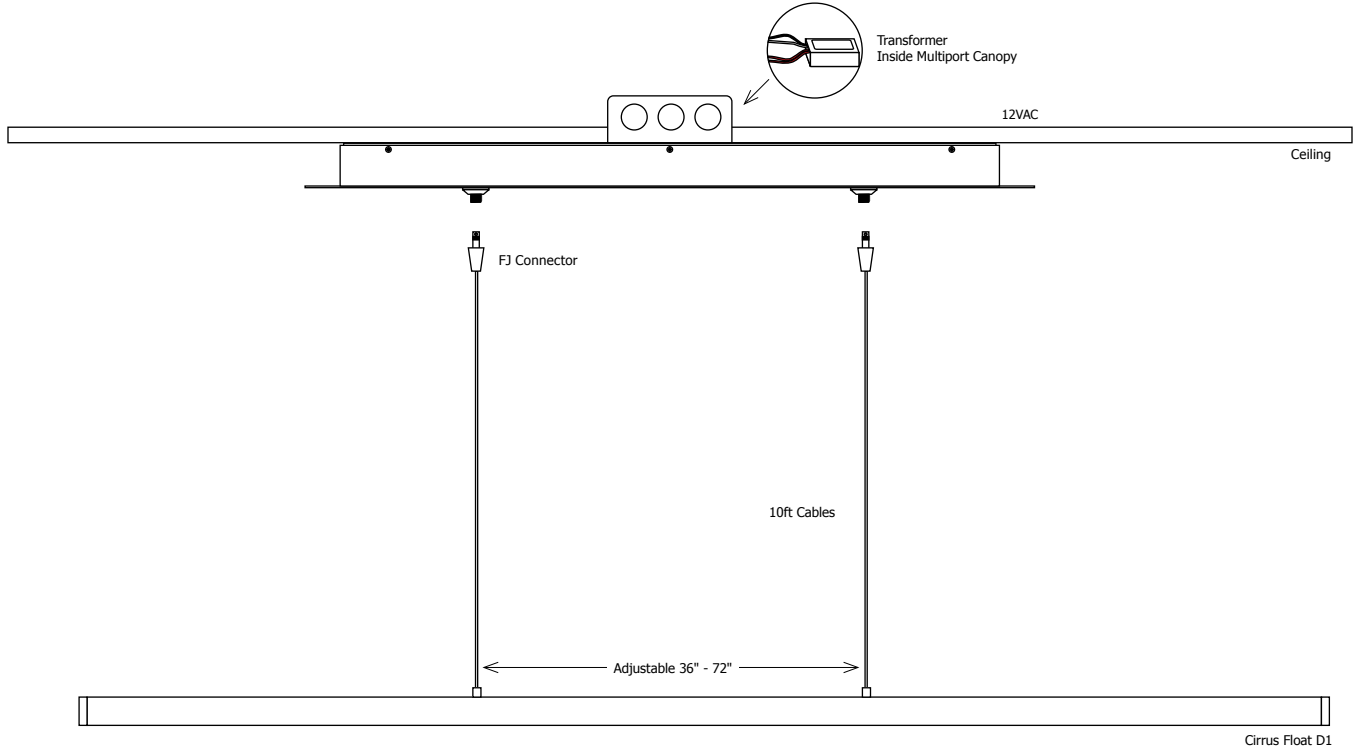

CIRRUS FLOAT FOR FAST JACK 120V/12VAC FIXTURE, 92+CRI

REV.12.28.16

PROJECT:

FIXTURE
TYPE:

DATE: