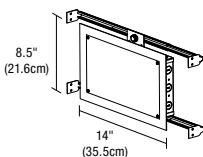

8.5 x 14 inch In-Wall Mounting Kit: Includes power supply, box cover and stud hangers for installing Junction Box in wall. Select "IW" in the options section of compatible power supply ordering codes if an In-Wall Mounting Kit is needed.

Ordering Codes: PSB-2X96W-010-24VDC-IW

PROJECT:	FIXTURE TYPE:	DATE: