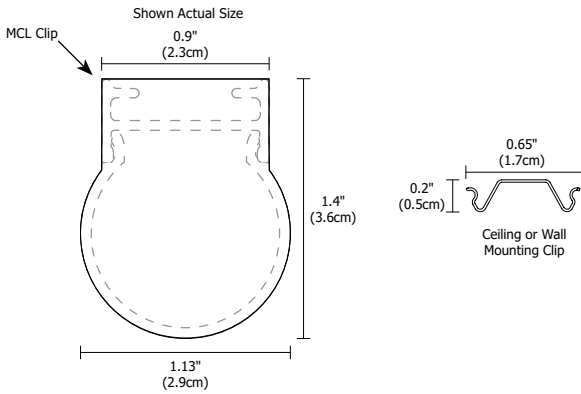

PROJECT:

FIXTURE TYPE:

DATE: