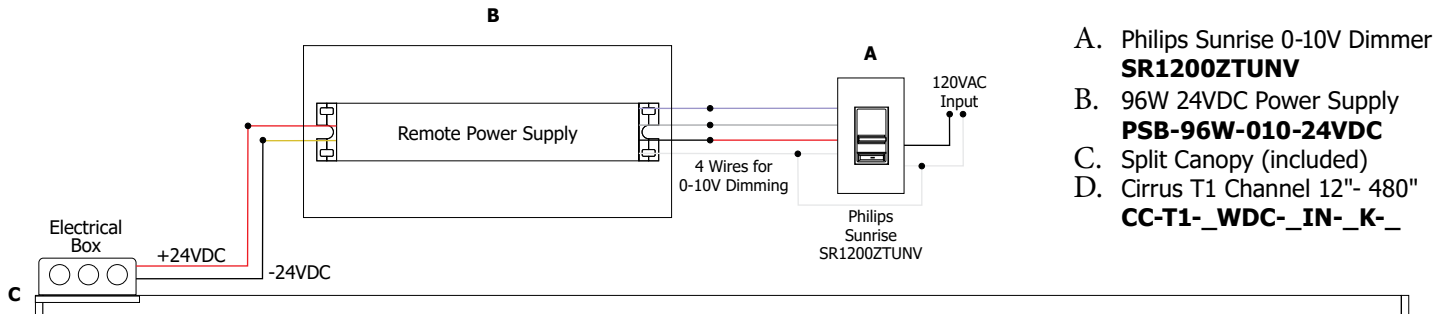

- A. Philips Sunrise 0-10V Dimmer **SR1200ZTUNV**
- B. 96W 24VDC Power Supply **PSB-96W-010-24VDC**
- C. Split Canopy (included)
- D. Cirrus T1 Channel 12"- 480" **CC-T1-_WDC-_IN-_K-_**

WARM WHITE 100° 5 WATT	
DISTANCE	FOOT CANDLE
2 FT	126 FC
3 FT	62 FC
4 FT	39 FC
6 FT	20 FC
8 FT	12 FC

WARM WHITE 100° 5 WATT	
DISTANCE	FOOT CANDLE
2 FT	71 FC
3 FT	35 FC
4 FT	22 FC
6 FT	12 FC
8 FT	7 FC