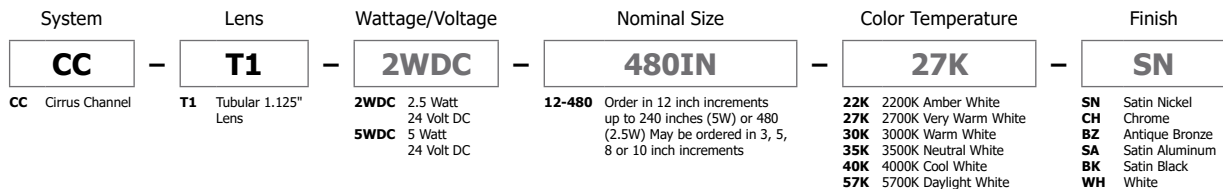

PROJECT:

FIXTURE TYPE:

DATE: