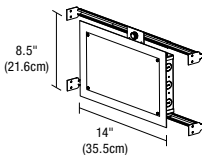

8.5 x 14 inch In-Wall Mounting Kit: Includes power supply, box cover and stud hangers for installing Junction Box in wall. Select "IW" in the options section of compatible power supply ordering codes if an In-Wall Mounting Kit is needed.

Ordering Codes: PSB-2x60W-ELV-24VDC-IW, PSB-2x100W-ELV-24VDC-IW

PROJECT: _____ FIXTURE TYPE: _____ DATE: _____