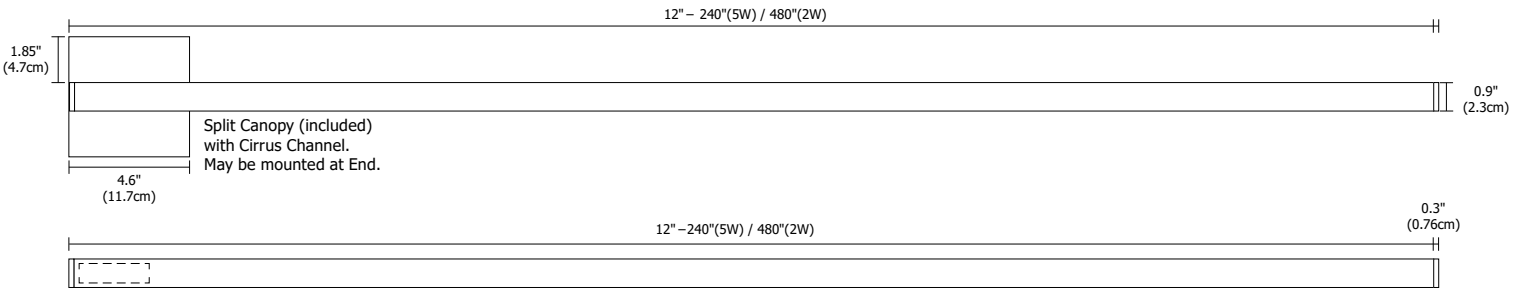

Shown with C-1RE-JBOX (sold separately)