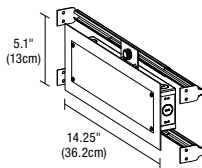

ELECTRONIC LOW-VOLTAGE (ELV) POWER SUPPLIES & RECOMMENDED DIMMERS[†]			
ORDERING CODES	PSB-2X100W-ELV-24VDC	PSB-3X100W-ELV-24VDC	PSB-4X100W-ELV-24VDC
SPECIFICATIONS			
MAXIMUM LOAD	2X96W	3X96W	4X96W
INPUT VOLTAGE	120VAC	120VAC	120VAC
OUTPUT VOLTAGE	24VDC	24VDC	24VDC
DIMENSIONS	12.15" X 6.48" X 2.18"	14" X 10" X 3"	17" X 13" X 3"
CLASSIFICATION	CLASS 2	CLASS 2	CLASS 2
IN WALL MOUNTING	PSB-2X100W-ELV-24VDC-IW	N/A	N/A
DIMMING AND CONTROLS			
LUTRON DIVA: DVELV-300P	•	•	•
LUTRON SKYLARK: SELV-300P	•	•	•
LUTRON RADIO RA2: RRD-6NA	•	•	•
LUTRON MAESTRO: MAELV-600	•	•	•
LEGRAND ADORNE: ADTP-703TUM4	•	•	•

[†]22K - 57K color temperatures are compatible with 0-10V, ELV, and Lutron Hi-lume® Power Supplies. Warm Dim (27D, 30D) color temperatures are only compatible with ELV power supplies. Tunable White (2K4K) color temperature is compatible with 0-10V, ELV, DMX, and Lutron Hi-lume® Power Supplies. Dynamic Color (RGB, RGB+W) and Static Color (Amber, Blue, Green, or Red) are compatible with DMX Power Supplies.

5.1 x 14.25 inch In-Wall Mounting Kit: Includes power supply, box cover and stud hangers for installing Junction Box in wall. Select "IW" in the options section of compatible power supply ordering codes if an In-Wall Mounting Kit is needed.

Ordering Codes: PSB-60W-ELV-24VDC-IW, PSB-100W-ELV-24VDC-IW