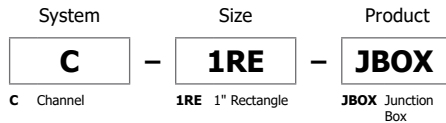

Description:

Cirrus Channel T1 features a tubular lens with 100 degree beam spread. At 2.5 or 5 watts per foot, the 24 volt DC channel contains 85+ or 95+CRI LEDs. It includes a split canopy that mounts on standard junction box. May be ordered with a Slim Profile Channel Junction Box (C-1RE-JBOX). Mounting clips are provided every 18 inches. Cirrus is powered by a Class 2 remote power supply up to 40 feet away. Available from 12 inches to 240 inches/20 feet (5WDC) or to 480 inches/40 feet (2WDC). May be ordered in 3, 5, 8 or 10 inch increments (see page 4 of spec sheet for exact dimensions). Lengths greater than 120 inches will ship as two or more segments that join together. Fixtures include a 5 year warranty.

Finishes:

Satin Nickel, Chrome, Antique Bronze, Satin Aluminum, White and Satin Black; Custom finishes available

Applications:

Architectural lighting, general lighting, retail, offices and conference rooms

Lamp:

Version	Watts per Foot	Lumens		85+CRI 22K, 35K, 40K, 57K	95+CRI 27K, 30K	50,000 Hour Lamp Life
		per Watt	per Foot			
2WDC	2.5			●	●	●
5WDC	5	67	335	●	●	●

Lumen values are based on the 3000K LED test.

Slim-Profile Junction Box (sold separately):

The Slim-Profile Junction Box with hanger bars mounts to studs spaced between 14.5 inches and 25 inches apart behind drywall. Allows low voltage DC wires from remote power supply to connect to channel wires. Junction box opening is covered by the fixture for a clean, safe connection. Includes a goof plate, for poor plastering around j-box, which may be plastered and painted.

Remote Power Supplies* & Dimmers (Sold Separately):

1. Electronic Low Voltage Dimming (ELV)
   - 0-10 Volt Dimming (0-10V)
   - Lutron Hi-lume®
2. *In-Wall Mounting Kits available for select power supplies

PROJECT:

FIXTURE TYPE:

DATE: