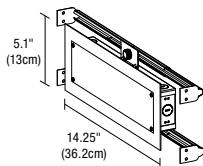

0-10 VOLT (010) POWER SUPPLIES & RECOMMENDED DIMMERS†		
ORDERING CODES	PSB-3X96W-010-24VDC 	PSB-4X96W-010-24VDC
SPECIFICATIONS		
MAXIMUM LOAD	3X96W	4X96W
INPUT VOLTAGE	120-277VAC	120-277VAC
OUTPUT VOLTAGE	24VDC	24VDC
DIMENSIONS	14" X 10" X 3"	17" X 13" X 3"
CLASSIFICATION	CLASS 2	CLASS 2
IN WALL MOUNTING	N/A	N/A
DIMMING AND CONTROLS		
PHILIPS SUNRISE: SR1200ZTUNV	•	•
LUTRON DIVA: DVTW-WH	•	•
LUTRON NOVA T: NTSTV-DV-XX	•	•
LUTRON GRAFIX EYE QS: QSGRJ-XP	•	•
LUTRON RADIO RA2: RRD-10ND	•	•
LEVITON: LEV40050	•	•
LEVITON IP710-LFZ	•	•
LEGRAND: ADPD4FBL3P2W4	•	•

†22K - 57K color temperatures are compatible with 0-10V, ELV, and Lutron Hi-lume® Power Supplies. Warm Dim (27D, 30D) color temperatures are only compatible with ELV power supplies. Tunable White (2K4K) color temperature is compatible with 0-10V, ELV, DMX, and Lutron Hi-lume® Power Supplies. Dynamic Color (RGB, RGB+W) and Static Color (Amber, Blue, Green, or Red) are compatible with DMX Power Supplies.

5.1 x 14.25 inch In-Wall Mounting Kit: Includes power supply, box cover and stud hangers for installing Junction Box in wall. Select "IW" in the options section of compatible power supply ordering codes if an In-Wall Mounting Kit is needed.

Ordering Codes: PSB-25W-010-24VDC-IW, PSB-60W-010-24VDC-IW, PSB-96W-010-24VDC-IW