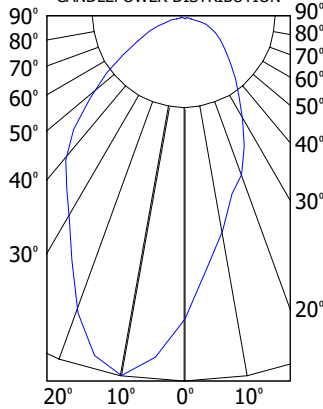

CIRRUS WALL WASH CANDLEPOWER DISTRIBUTION

System: **C** Channel
Size: **1RE** 1" Rectangle
Product: **JBOX** Junction Box

System: **CC** Cirrus Channel
Lens: **WW** Wall Wash
Wattage/Voltage: **7WDC** 7.5 Watt 24 Volt DC / **10DC** 9 Watt 24 Volt DC
Nominal Size: **144IN** 12-144 Order in 12 inch increments up to 120 inches (10DC) or 144 inches (7WDC). May be ordered in 3, 5, 8 or 10 inch increments
Color Temperature: **27K** 2700K Very Warm White / **22K** 2200K Amber White / **30K** 3000K Warm White / **35K** 3500K Neutral White / **40K** 4000K Cool White / **57K** 5700K Daylight White
Finish: **SN** Satin Nickel / **CH** Chrome / **BZ** Antique Bronze / **SA** Satin Aluminum / **BK** Satin Black / **WH** White
Options: **W** Wet Location (Up to 120")

PROJECT:

FIXTURE TYPE:

DATE: