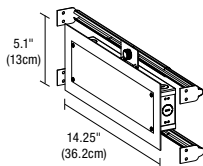

0-10 VOLT (010) POWER SUPPLIES & RECOMMENDED DIMMERS†		
ORDERING CODES	PSB-3X96W-010-24VDC	PSB-4X96W-010-24VDC
SPECIFICATIONS		
MAXIMUM LOAD	3X96W	4X96W
INPUT VOLTAGE	120-277VAC	120-277VAC
OUTPUT VOLTAGE	24VDC	24VDC
DIMENSIONS	14" X 10" X 3"	17" X 13" X 3"
CLASSIFICATION	CLASS 2	CLASS 2
IN WALL MOUNTING	N/A	N/A
DIMMING AND CONTROLS		
PHILIPS SUNRISE: SR1200ZTUNV	•	•
LUTRON DIVA: DVTW-WH	•	•
LUTRON NOVA T: NTSTV-DV-XX	•	•
LUTRON GRAFIX EYE QS: QSGRJ-XP	•	•
LUTRON RADIO RA2: RRD-10ND	•	•
LEVITON: LEV40050	•	•
LEVITON IP710-LFZ	•	•
LEGRAND: ADPD4FBL3P2W4	•	•

†22K - 57K color temperatures are compatible with 0-10V, ELV, and Lutron Hi-lume® Power Supplies. Warm Dim (27D, 30D) color temperatures are only compatible with ELV power supplies. Tunable White (2K4K) color temperature is compatible with 0-10V, ELV, DMX, and Lutron Hi-lume® Power Supplies. Dynamic Color (RGB, RGB+W) and Static Color (Amber, Blue, Green, or Red) are compatible with DMX Power Supplies.