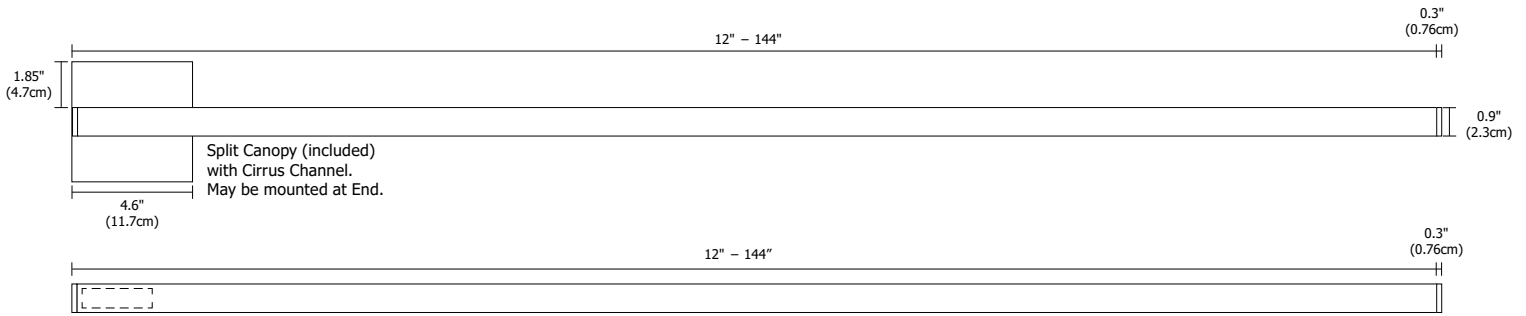

CIRRUS CHANNEL WALL WASH 24VDC SYSTEM, 85+ OR 95+CRI

REV.06.07.17

ASSEMBLED IN THE USA

Shown with C-1RE-JBOX (sold separately)