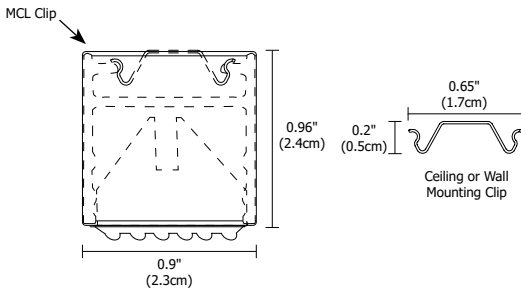

Description:

At 7.5 or 9 watts per foot, Cirrus Channel Wall Wash contains 85+ or 95+ CRI LEDs. Fixture mounts 24 inches from wall, and includes a split canopy that mounts on standard junction box. May be ordered with a Slim Profile Channel Junction Box (C-1RE-JBOX). Mounting clips are provided every 18 inches. Cirrus is powered by a Class 2 remote power supply up to 40 feet away. Available from 12 inches to 120 inches/10 feet (10DC) or to 144 inches/12 feet (7WDC). May be ordered in 3, 5, 8 or 10 inch increments. Lengths greater than 120 inches will ship as two or more segments that join together. Fixtures include a 5 year warranty.

Finishes:

Satin Nickel, Chrome, Antique Bronze, Satin Aluminum, White and Satin Black; Custom finishes available

Applications:

Wall wash, general lighting, and retail

Lamp:

Version	Watts per Foot	Lumens per Watt	Lumens per Foot	85+CRI 22K, 35K, 40K, 57K	95+CRI 27K, 30K	50,000 Hour Lamp Life
7WDC	7.5	37	278	●	●	●
10DC	9	43	387	●	●	●

Lumen values are based on the 3000K LED test.

Slim-Profile Junction Box (sold separately):

The Slim-Profile Junction Box with hanger bars mounts to studs spaced between 14.5 inches and 25 inches apart behind drywall. Allows low voltage DC wires from remote power supply to connect to channel wires. Junction box opening is covered by the fixture for a clean, safe connection. Includes a goof plate, for poor plastering around j-box, which may be plastered and painted.

Remote Power Supplies* & Dimmers (Sold Separately):

1. Electronic Low Voltage Dimming (ELV)
   - 0-10 Volt Dimming (0-10V)
   - Lutron Hi-lume®
2. *In-Wall Mounting Kits available for select power supplies

CIRRUS WALL WASH CANDLEPOWER DISTRIBUTION

System: **C** Channel
Size: **1RE** 1" Rectangle
Product: **JBOX** Junction Box