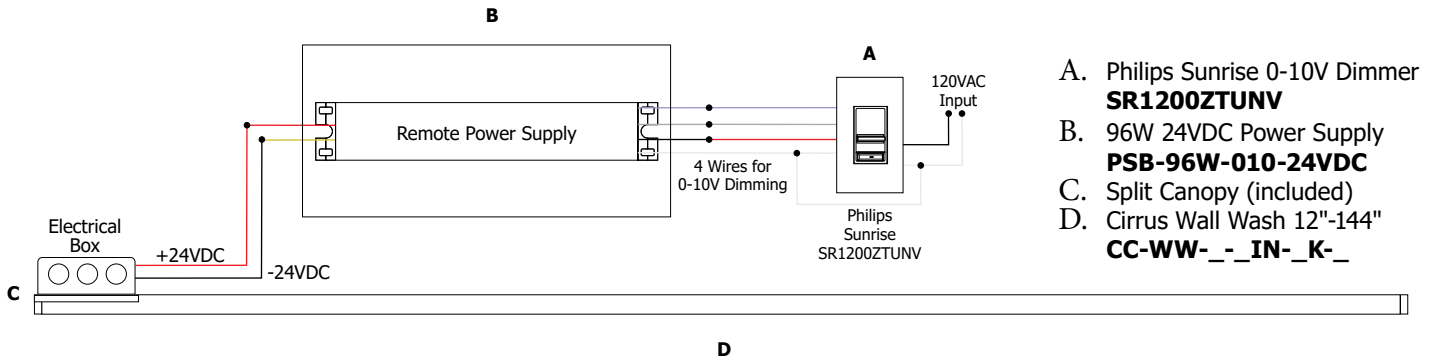

Fixture Mounted 24 inches from wall

	[Beam Spread Diagram]					
1'	14	14	14	14	14	14
2'	25	25	25	25	25	25
3'	28	28	28	28	28	28
4'	22	22	22	22	22	22
5'	15	15	15	15	15	15
6'	11	11	11	11	11	11
7'	9	9	9	9	9	9
8'	5	5	5	5	5	5