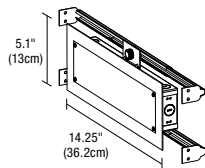

ELECTRONIC LOW-VOLTAGE (ELV) POWER SUPPLIES & RECOMMENDED DIMMERS[†]			
ORDERING CODES	PSB-2X100W-ELV-24VDC	PSB-3X100W-ELV-24VDC	PSB-4X100W-ELV-24VDC
SPECIFICATIONS			
MAXIMUM LOAD	2X96W	3X96W	4X96W
INPUT VOLTAGE	120VAC	120VAC	120VAC
OUTPUT VOLTAGE	24VDC	24VDC	24VDC
DIMENSIONS	12.15" X 6.48" X 2.18"	14" X 10" X 3"	17" X 13" X 3"
CLASSIFICATION	CLASS 2	CLASS 2	CLASS 2
IN WALL MOUNTING	PSB-2X100W-ELV-24VDC-IW	N/A	N/A
DIMMING AND CONTROLS			
LUTRON DIVA: DVELV-300P	•	•	•
LUTRON SKYLARK: SELV-300P	•	•	•
LUTRON RADIO RA2: RRD-6NA	•	•	•
LUTRON MAESTRO: MAELV-600	•	•	•
LEGRAND ADORNE: ADTP-703TUM4	•	•	•

[†]22K - 57K color temperatures are compatible with 0-10V, ELV, and Lutron Hi-lume® Power Supplies. Warm Dim (27D, 30D) color temperatures are only compatible with ELV power supplies. Tunable White (2K4K) color temperature is compatible with 0-10V, ELV, DMX, and Lutron Hi-lume® Power Supplies. Dynamic Color (RGB, RGB+W) and Static Color (Amber, Blue, Green, or Red) are compatible with DMX Power Supplies.

5.1 x 14.25 inch In-Wall Mounting Kit: Includes power supply, box cover and stud hangers for installing Junction Box in wall. Select "IW" in the options section of compatible power supply ordering codes if an In-Wall Mounting Kit is needed.

Ordering Codes: PSB-60W-ELV-24VDC-IW, PSB-100W-ELV-24VDC-IW