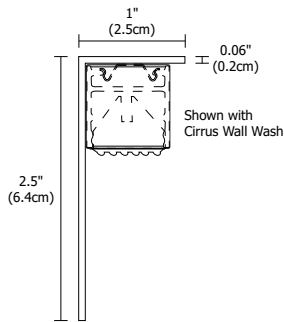

Fixture Mounted 24 inches from wall

	[Beam Spread Diagram]					
1'	14	14	14	14	14	14
2'	25	25	25	25	25	25
3'	28	28	28	28	28	28
4'	22	22	22	22	22	22
5'	15	15	15	15	15	15
6'	11	11	11	11	11	11
7'	9	9	9	9	9	9
8'	5	5	5	5	5	5

Description:

The Channel L-Shield mounts to the ceiling along the Cirrus Wall Wash or Cirrus Wall Grazer fixtures (with C-1RE-JBOX only) to shield light brightness from view.

System	Product	Length	Finish
C	L2.5	10FT	WH
C Channel	L2.5 L- Shield 2.5" Height	10FT 10 Feet	WH White