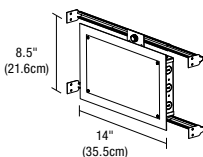

5.1 x 14.25 inch In-Wall Mounting Kit: Includes power supply, box cover and stud hangers for installing Junction Box in wall. Select "IW" in the options section of compatible power supply ordering codes if an In-Wall Mounting Kit is needed.

Ordering Codes: PSB-25W-010-24VDC-IW, PSB-60W-010-24VDC-IW, PSB-96W-010-24VDC-IW