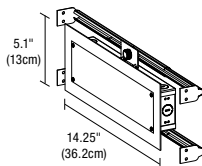

0-10 VOLT (010) POWER SUPPLIES & RECOMMENDED DIMMERS†		
ORDERING CODES	PSB-3X96W-010-24VDC	PSB-4X96W-010-24VDC
SPECIFICATIONS		
MAXIMUM LOAD	3X96W	4X96W
INPUT VOLTAGE	120-277VAC	120-277VAC
OUTPUT VOLTAGE	24VDC	24VDC
DIMENSIONS	14" X 10" X 3"	17" X 13" X 3"
CLASSIFICATION	CLASS 2	CLASS 2
IN WALL MOUNTING	N/A	N/A
DIMMING AND CONTROLS		
PHILIPS SUNRISE: SR1200ZTUNV	•	•
LUTRON DIVA: DVTW-WH	•	•
LUTRON NOVA T: NTSTV-DV-XX	•	•
LUTRON GRAFIX EYE QS: QSGRJ-XP	•	•
LUTRON RADIO RA2: RRD-10ND	•	•
LEVITON: LEV40050	•	•
LEVITON IP710-LFZ	•	•
LEGRAND: ADPD4FBL3P2W4	•	•

†22K - 57K color temperatures are compatible with 0-10V, ELV, and Lutron Hi-lume® Power Supplies. Warm Dim (27D, 30D) color temperatures are only compatible with ELV power supplies. Tunable White (2K4K) color temperature is compatible with 0-10V, ELV, DMX, and Lutron Hi-lume® Power Supplies. Dynamic Color (RGB, RGB+W) and Static Color (Amber, Blue, Green, or Red) are compatible with DMX Power Supplies.

5.1 x 14.25 inch In-Wall Mounting Kit: Includes power supply, box cover and stud hangers for installing Junction Box in wall. Select "IW" in the options section of compatible power supply ordering codes if an In-Wall Mounting Kit is needed.

Ordering Codes: PSB-25W-010-24VDC-IW, PSB-60W-010-24VDC-IW, PSB-96W-010-24VDC-IW