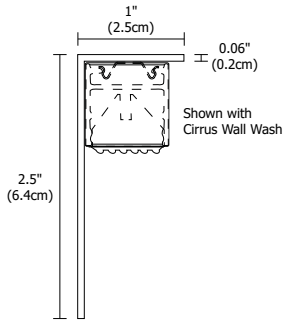

Warm White (4ft) with 10° Clear Grazing Lens	
DISTANCE	FOOT CANDLE
12in	742 FC
24in	319 FC
36in	179 FC
48in	114 FC

Description:

The Channel L-Shield mounts to the ceiling along the Cirrus Wall Wash or Cirrus Wall Grazer fixtures (with C-1RE-JBOX only) to shield light brightness from view.

System	Product	Length	Finish
C	L2.5	10FT	WH
C Channel	L2.5 L- Shield 2.5" Height	10FT 10 Feet	WH White

REQUIRED COMPONENTS: 24VDC ELV Compatible Power Supplies.

ELECTRONIC LOW-VOLTAGE (ELV) POWER SUPPLIES & RECOMMENDED DIMMERS[†]				
ORDERING CODES	PS-60L-ELV-24VDC	PSB-60W-ELV-24VDC	PSB-2X60W-ELV-24VDC	PSB-100W-ELV-24VDC
SPECIFICATIONS				
MAXIMUM LOAD	60W-NIC, 50W-IC (FITS IN JBOX)	60W	2X60W	96W
INPUT VOLTAGE	120VAC	120VAC	120VAC	120VAC
OUTPUT VOLTAGE	24VDC	24VDC	24VDC	24VDC
DIMENSIONS	2.25" X 1.25" X 0.83"	8.125" X 2" X 1.75"	12.15" X 6.48" X 2.18"	9.25" X 3.5" X 2"
CLASSIFICATION	CLASS 2	CLASS 2	CLASS 2	CLASS 2
IN WALL MOUNTING	N/A	PSB-60W-ELV-24VDC-IW	PSB-2X60W-ELV-24VDC-IW	PSB-100W-ELV-24VDC-IW
DIMMING AND CONTROLS				
LUTRON DIVA: DVELV-300P	•	•	•	•
LUTRON SKYLARK: SELV-300P	•	•	•	•
LUTRON RADIO RA2: RRD-6NA	N/A	•	•	•
LUTRON MAESTRO: MAELV-600	•	•	•	•
LEGRAND ADORNE: ADTP-703TUM4	N/A	•	•	•