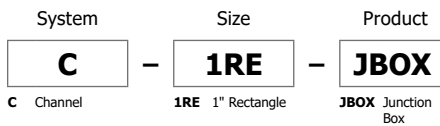

Description:

Cirrus Channel Wall Grazer features a lens that provides dramatic accent lighting to highlight textured surfaces. At 7 watts per foot, the 24 volt DC channel contains 85+ or 95+CRI LEDs. Includes a split canopy that mounts on standard junction box. May be ordered with a Slim Profile Channel Junction Box (C-1RE-JBOX). Mounting clips are provided every 18 inches. Cirrus is powered by a Class 2 remote power supply up to 40 feet away. Available from 12 inches to 144 inches/12 feet. May be ordered in 3, 5, 8 or 10 inch increments. Lengths greater than 120 inches will ship as two or more segments that join together. Fixtures include a 5 year warranty.

Finishes:

Satin Nickel, Chrome, Antique Bronze, Satin Aluminum, White and Satin Black; Custom finishes available

Applications:

Wall grazing for textured surfaces such as architectural wall panels, hallways, brick, and stone or wood treatments

Lamp:

Version	Watts per Foot	Lumens per Watt	Lumens per Foot	85+CRI 22K, 35K, 40K, 57K	95+CRI 27K, 30K	50,000 Hour Lamp Life
7WDC 27K	7	63	442	•	•	•
7WDC 30K	7	66	463	•	•	•

Slim-Profile Junction Box (sold separately):

The Slim-Profile Junction Box with hanger bars mounts to studs spaced between 14.5 to 25 inches apart behind drywall. Allows low voltage DC wires from remote power supply to connect to channel wires. Junction box opening is covered by the fixture for a clean, safe connection. Includes a goof plate, for poor plastering around j-box, which may be plastered and painted.

Remote Power Supplies* & Dimmers (Sold Separately):

- Electronic Low Voltage Dimming (ELV)
- 0-10 Volt Dimming (0-10V)
- Lutron Hi-lume®

*In-Wall Mounting Kits available for select power supplies