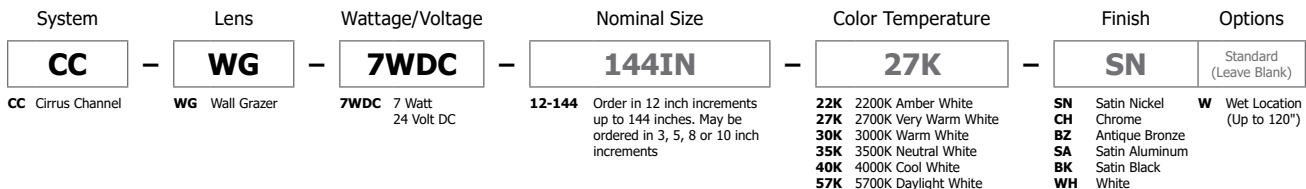

Description:

Cirrus Channel Wall Grazer features a lens that provides dramatic accent lighting to highlight textured surfaces. At 7 watts per foot, the 24 volt DC channel contains 85+ or 95+CRI LEDs. Includes a split canopy that mounts on standard junction box. May be ordered with a Slim Profile Channel Junction Box (C-1RE-JBOX). Mounting clips are provided every 18 inches. Cirrus is powered by a Class 2 remote power supply up to 40 feet away. Available from 12 inches to 144 inches/12 feet. May be ordered in 3, 5, 8 or 10 inch increments. Lengths greater than 120 inches will ship as two or more segments that join together. Fixtures include a 5 year warranty.

Finishes:

Satin Nickel, Chrome, Antique Bronze, Satin Aluminum, White and Satin Black; Custom finishes available

Applications:

Wall grazing for textured surfaces such as architectural wall panels, hallways, brick, and stone or wood treatments

Lamp:

Version	Watts per Foot	Lumens per Watt	Lumens per Foot	85+CRI 22K, 35K, 40K, 57K	95+CRI 27K, 30K	50,000 Hour Lamp Life
7WDC 27K	7	63	442	•	•	•
7WDC 30K	7	66	463	•	•	•

Slim-Profile Junction Box (sold separately):

The Slim-Profile Junction Box with hanger bars mounts to studs spaced between 14.5 to 25 inches apart behind drywall. Allows low voltage DC wires from remote power supply to connect to channel wires. Junction box opening is covered by the fixture for a clean, safe connection. Includes a goof plate, for poor plastering around j-box, which may be plastered and painted.

Remote Power Supplies* & Dimmers (Sold Separately):

- Electronic Low Voltage Dimming (ELV)
- 0-10 Volt Dimming (0-10V)
- Lutron Hi-lume®

*In-Wall Mounting Kits available for select power supplies