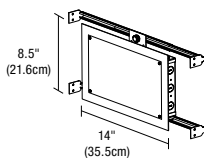

8.5 x 14 inch In-Wall Mounting Kit: Includes power supply, box cover and stud hangers for installing Junction Box in wall. Select "IW" in the options section of compatible power supply ordering codes if an In-Wall Mounting Kit is needed.

Ordering Codes: PSB-2x60W-ELV-24VDC-IW, PSB-2x100W-ELV-24VDC-IW