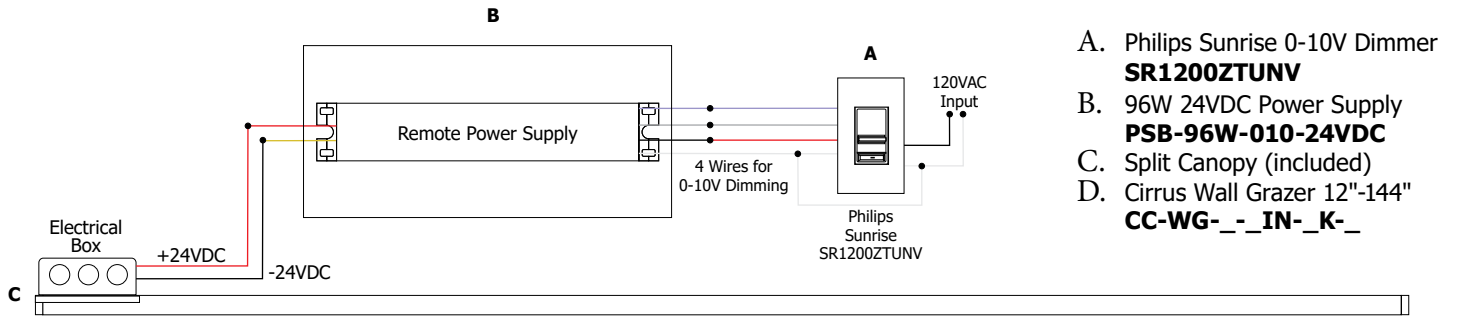

Description:

Cirrus Channel Wall Grazer features a lens that provides dramatic accent lighting to highlight textured surfaces. At 7 watts per foot, the 24 volt DC channel contains 85+ or 95+CRI LEDs. Includes a split canopy that mounts on standard junction box. May be ordered with a Slim Profile Channel Junction Box (C-1RE-JBOX). Mounting clips are provided every 18 inches. Cirrus is powered by a Class 2 remote power supply up to 40 feet away. Available from 12 inches to 144 inches/12 feet. May be ordered in 3, 5, 8 or 10 inch increments. Lengths greater than 120 inches will ship as two or more segments that join together. Fixtures include a 5 year warranty.

The Slim-Profile Junction Box with hanger bars mounts to studs spaced between 14.5 to 25 inches apart behind drywall. Allows low voltage DC wires from remote power supply to connect to channel wires. Junction box opening is covered by the fixture for a clean, safe connection. Includes a goof plate, for poor plastering around j-box, which may be plastered and painted.

Remote Power Supplies* & Dimmers (Sold Separately):

- Electronic Low Voltage Dimming (ELV)
- 0-10 Volt Dimming (0-10V)
- Lutron Hi-lume®

*In-Wall Mounting Kits available for select power supplies

Shown with C-1RE-JBOX (sold separately)

Application: 0-10V dimming for Cirrus Channel Wall Grazer

Power Supply: Class 2, 24VDC output: 120VAC input, PSB-25W-010-24VDC; 120-277VAC input, PSB-96W-010-24VDC; PSB-2X96W-010-24VDC

Dimming: Dimmable with 0-10V dimmer: Philips Sunrise SR1200ZTUNV, 0-10V dimmer recommended