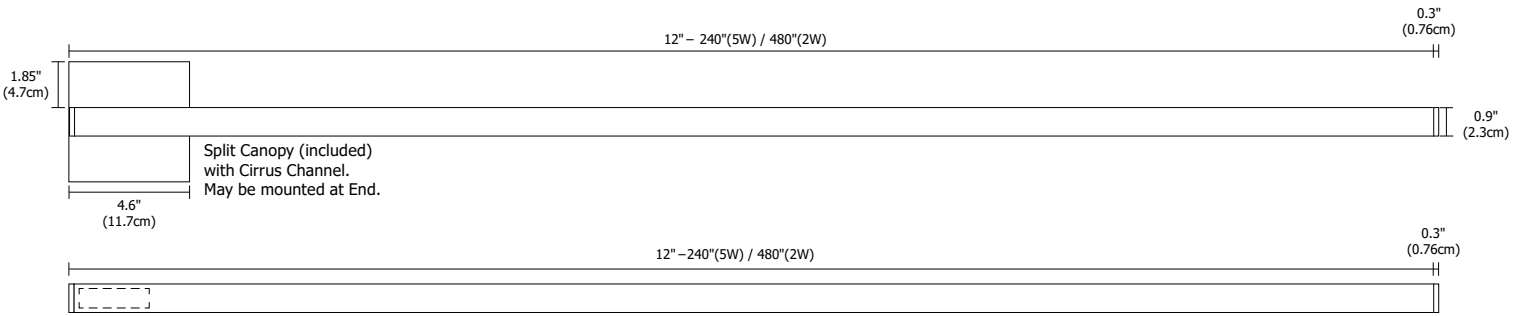

Shown with C-1RE-JBOX (sold separately)