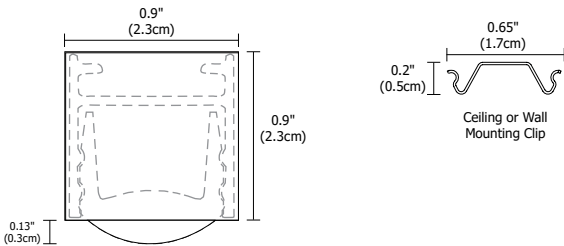

Description:

Cirrus Channel Wall Grazer features a lens that provides dramatic accent lighting to highlight textured surfaces. At 7 watts per foot, the 24 volt DC channel contains 85+ or 95+CRI LEDs. Includes a split canopy that mounts on standard junction box. May be ordered with a Slim Profile Channel Junction Box (C-1RE-JBOX). Mounting clips are provided every 18 inches. Cirrus is powered by a Class 2 remote power supply up to 40 feet away. Available from 12 inches to 144 inches/12 feet. May be ordered in 3, 5, 8 or 10 inch increments. Lengths greater than 120 inches will ship as two or more segments that join together. Fixtures include a 5 year warranty.

Finishes:

Satin Nickel, Chrome, Antique Bronze, Satin Aluminum, White and Satin Black; Custom finishes available

Applications:

Wall grazing for textured surfaces such as architectural wall panels, hallways, brick, and stone or wood treatments

Lamp:

Version	Watts per Foot	Lumens per Watt	Lumens per Foot	85+CRI 22K, 35K, 40K, 57K	95+CRI 27K, 30K	50,000 Hour Lamp Life
7WDC 27K	7	63	442	•	•	•
7WDC 30K	7	66	463	•	•	•

Slim-Profile Junction Box (sold separately):

The Slim-Profile Junction Box with hanger bars mounts to studs spaced between 14.5 to 25 inches apart behind drywall. Allows low voltage DC wires from remote power supply to connect to channel wires. Junction box opening is covered by the fixture for a clean, safe connection. Includes a goof plate, for poor plastering around j-box, which may be plastered and painted.

Remote Power Supplies* & Dimmers (Sold Separately):

- Electronic Low Voltage Dimming (ELV)
- 0-10 Volt Dimming (0-10V)
- Lutron Hi-lume®

*In-Wall Mounting Kits available for select power supplies