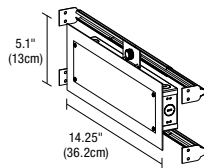

ELECTRONIC LOW-VOLTAGE (ELV) POWER SUPPLIES & RECOMMENDED DIMMERS[†]			
ORDERING CODES	PSB-2X100W-ELV-24VDC	PSB-3X100W-ELV-24VDC	PSB-4X100W-ELV-24VDC
SPECIFICATIONS			
MAXIMUM LOAD	2X96W	3X96W	4X96W
INPUT VOLTAGE	120VAC	120VAC	120VAC
OUTPUT VOLTAGE	24VDC	24VDC	24VDC
DIMENSIONS	12.15" X 6.48" X 2.18"	14" X 10" X 3"	17" X 13" X 3"
CLASSIFICATION	CLASS 2	CLASS 2	CLASS 2
IN WALL MOUNTING	PSB-2X100W-ELV-24VDC-IW	N/A	N/A
DIMMING AND CONTROLS			
LUTRON DIVA: DVELV-300P	•	•	•
LUTRON SKYLARK: SELV-300P	•	•	•
LUTRON RADIO RA2: RRD-6NA	•	•	•
LUTRON MAESTRO: MAELV-600	•	•	•
LEGRAND ADORNE: ADTP-703TUM4	•	•	•

[†]22K - 57K color temperatures are compatible with 0-10V, ELV, and Lutron Hi-lume® Power Supplies. Warm Dim (27D, 30D) color temperatures are only compatible with ELV power supplies. Tunable White (2K4K) color temperature is compatible with 0-10V, ELV, DMX, and Lutron Hi-lume® Power Supplies. Dynamic Color (RGB, RGB+W) and Static Color (Amber, Blue, Green, or Red) are compatible with DMX Power Supplies.

5.1 x 14.25 inch In-Wall Mounting Kit: Includes power supply, box cover and stud hangers for installing Junction Box in wall. Select "IW" in the options section of compatible power supply ordering codes if an In-Wall Mounting Kit is needed.

Ordering Codes: PSB-60W-ELV-24VDC-IW, PSB-100W-ELV-24VDC-IW