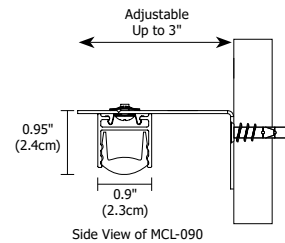

Warm White (4ft) with 10° Clear Grazing Lens	
DISTANCE	FOOT CANDLE
12in	742 FC
24in	319 FC
36in	179 FC
48in	114 FC