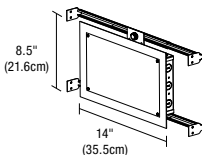

8.5 x 14 inch In-Wall Mounting Kit: Includes power supply, box cover and stud hangers for installing Junction Box in wall. Select "IW" in the options section of compatible power supply ordering codes if an In-Wall Mounting Kit is needed.

Ordering Codes: PSB-2X96W-010-24VDC-IW