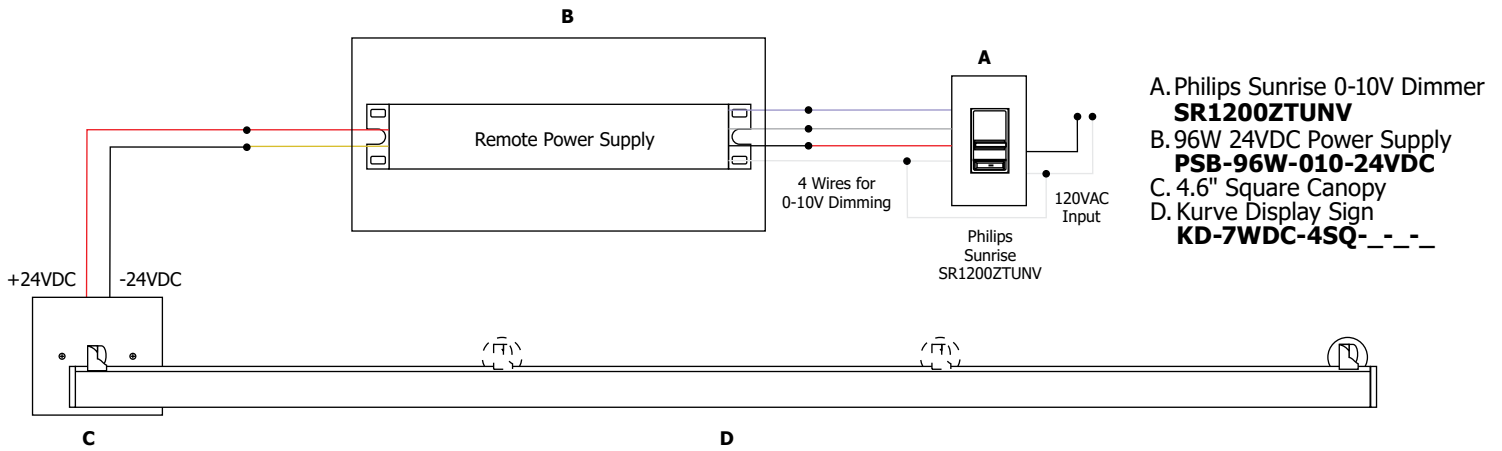

KURVE DISPLAY SIGN 24VDC SYSTEM, 85 OR 95+CRI

REV.12.15.16

Application: 0-10V dimming for Kurve Display Sign

Power Supply: Class 2, 24VDC output: 120VAC input, PSB-25W-010-24VDC;
120-277VAC input, PSB-96W-010-24VDC; PSB-2X96W-010-24VDC

Dimming: Dimmable with 0-10V dimmer using power supplies above: Philips Sunrise SR1200ZTUNV, 0-10V dimmer recommended.

Fixture Mounted 14 inches from wall

	[Bar]					
1'	91	91	91	91	91	91
2'	52	52	52	52	52	52
3'	28	28	28	28	28	28
4'	22	22	22	22	22	22
5'	14	14	14	14	14	14
6'	11	11	11	11	11	11
7'	9	9	9	9	9	9
8'	5	5	5	5	5	5

PROJECT:

FIXTURE TYPE:

DATE: