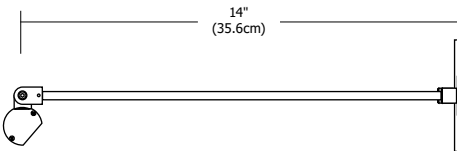

Feed-Through Power Stem

4.6" Round Canopy

2.8" Square Canopy

4.6" Square Canopy

**Description:**

Kurve Display Sign features a lambertian white diffuser that provides uniform light without hotspots. At 7.5 watts per foot, the 24 volt DC channel contains 85+ or 95+ CRI LEDs and mounts 14" from wall. It may be ordered with a 4.6" round or square canopy that fits on a standard 4" square electrical box with round plaster ring; a 2.8" square canopy, or a special feed-thru stem for floating signs. Hinges on the fixture arm rotates up to 90 degrees (from facing the wall to straight down). Kurve is powered by a Class 2 remote power supply up to 40 feet away. Available from 12 inches to 120 inches/10 feet (Chrome max at 84"). May be ordered in 3, 5, 8 or 10 inch increments. Fixtures include a 5 year warranty.