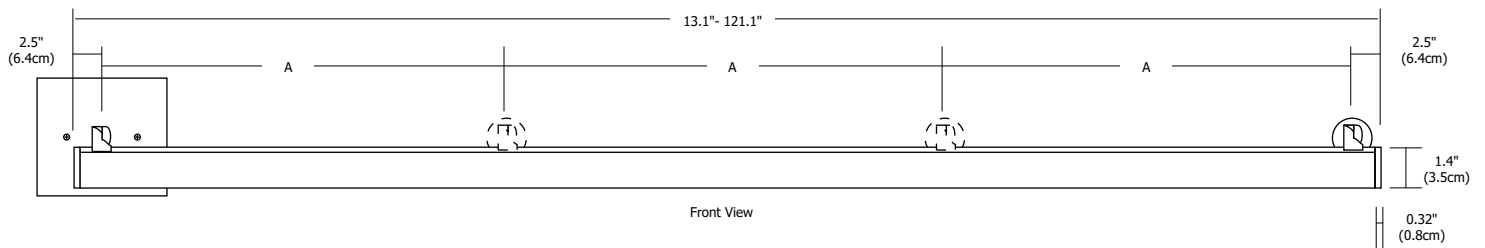

### KURVE DISPLAY SIGN ACTUAL LENGTH

ORDERING CODE (NOMINAL SIZE)	LENGTH (INCHES)	STEM QUANTITY	STEM SPACING (A)
12IN	13.1	2	8.1
15IN	15.5	2	10.5
17IN	17.9	2	12.9
20IN	20.3	2	15.3
22IN	22.7	2	17.7
24IN	25.1	2	20.1
27IN	27.5	2	22.5
29IN	29.9	2	24.9
32IN	32.3	2	27.3
34IN	34.7	2	29.7
36IN	37.1	2	32.1
39IN	39.5	2	34.5
41IN	41.9	2	36.9
44IN	44.3	2	39.3
46IN	46.7	2	41.7
48IN	49.1	2	44.1
51IN	51.5	3	23.25
53IN	53.9	3	24.45
56IN	56.3	3	25.65
58IN	58.7	3	26.85
60IN	61.1	3	28.05
63IN	63.5	3	29.25
65IN	65.9	3	30.45

ORDERING CODE (NOMINAL SIZE)	LENGTH (INCHES)	STEM QUANTITY	STEM SPACING (A)
68IN	68.3	3	31.65
70IN	70.7	3	32.85
72IN	73.1	3	34.05
75IN	75.5	3	35.25
77IN	77.9	3	36.45
80IN	80.3	3	37.65
82IN	82.7	3	38.85
84IN	85.1	3	40.05
87IN	87.5	3	41.25
89IN	89.9	3	42.45
92IN	92.3	3	43.65
94IN	94.7	3	44.85
96IN	97.1	3	46.05
99IN	99.5	4	31.5
101IN	101.9	4	32.3
104IN	104.3	4	33.1
106IN	106.7	4	33.9
108IN	109.1	4	34.7
111IN	111.5	4	35.5
113IN	113.9	4	36.3
116IN	116.3	4	37.1
118IN	118.7	4	37.9
120IN	121.1	4	38.7