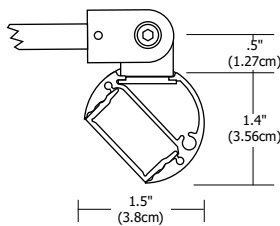

Feed-Through Power Stem

4.6" Round Canopy

2.8" Square Canopy

4.6" Square Canopy

**Description:**

Kurve Display Sign features a lambertian white diffuser that provides uniform light without hotspots. At 7.5 watts per foot, the 24 volt DC channel contains 85+ or 95+ CRI LEDs and mounts 14" from wall. It may be ordered with a 4.6" round or square canopy that fits on a standard 4" square electrical box with round plaster ring; a 2.8" square canopy, or a special feed-thru stem for floating signs. Hinges on the fixture arm rotates up to 90 degrees (from facing the wall to straight down). Kurve is powered by a Class 2 remote power supply up to 40 feet away. Available from 12 inches to 120 inches/10 feet (Chrome max at 84"). May be ordered in 3, 5, 8 or 10 inch increments. Fixtures include a 5 year warranty.

System	Wattage/Voltage	Canopy	Nominal Size	Color Temperature	Finish
<b>KD</b>	<b>7WDC</b>	<b>4RD</b>	<b>120IN</b>	<b>27K</b>	<b>SN</b>
<small>KD Kurve Display</small>	<small>7WDC 7.5 Watt 24 Volt DC</small>	<small>2SQ 2.8" Square 4RD 4.6" Round 4SQ 4.6" Square FTP Feed-Through Power Stem</small>	<small>12-120 Order in 12 inch increments up to 120 inches May be ordered in 3, 5, 8 or 10 inch increments Chrome Max 84"</small>	<small>24K 2400K Amber White 27K 2700K Very Warm White 30K 3000K Warm White 35K 3500K Neutral White 40K 4000K Cool White 57K 5700K Daylight White</small>	<small>SN Satin Nickel CH Chrome (Max 84") BZ Antique Bronze SA Satin Aluminum BK Satin Black WH White</small>