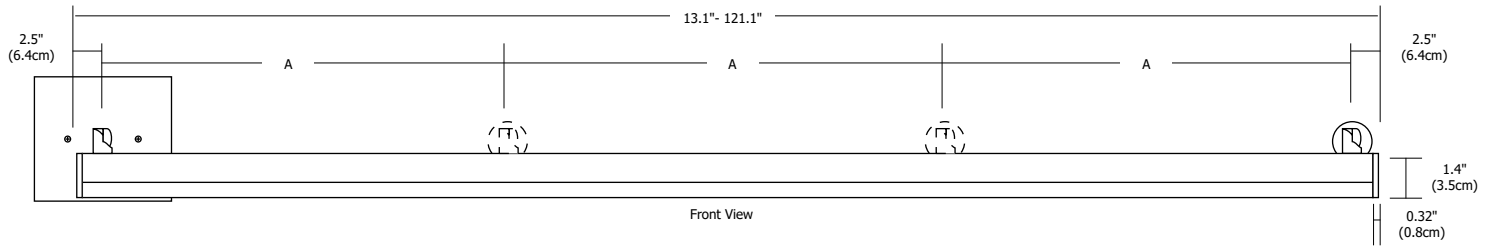

Feed-Through Power Stem

4.6" Round Canopy

2.8" Square Canopy

4.6" Square Canopy

Description:

Angle Display Sign features a lambertian white diffuser that provides uniform light without hotspots. At 7.5 watts per foot, the 24 volt DC channel fixture contains 85+ or 95+CRI LEDs and mounts 14" from wall. It may be ordered with a 4.6" round or square canopy that fits on a standard 4" square electrical box with round plaster ring. It may also be ordered with 2.8" square canopy or a special feed-thru stem for floating signs. Hinges on the fixture arm rotates up to 90 degrees (from facing the wall to straight down). Angle is powered by a Class 2 remote power supply up to 40 feet away. Available from 12 inches to 120 inches/10 feet (Chrome max at 84"). May be ordered in 3, 5, 8 or 10 inch increments. Fixtures include a 5 year warranty.

DATE:

ANGLE DISPLAY SIGN 24VDC SYSTEM, 85+ OR 95+CRI

REV.12.15.16

ANGLE DISPLAY SIGN ACTUAL LENGTH

ORDERING CODE (NOMINAL SIZE)	LENGTH (INCHES)	STEM QUANTITY	STEM SPACING (A)
12IN	13.1	2	8.1
15IN	15.5	2	10.5
17IN	17.9	2	12.9
20IN	20.3	2	15.3
22IN	22.7	2	17.7
24IN	25.1	2	20.1
27IN	27.5	2	22.5
29IN	29.9	2	24.9
32IN	32.3	2	27.3
34IN	34.7	2	29.7
36IN	37.1	2	32.1
39IN	39.5	2	34.5
41IN	41.9	2	36.9
44IN	44.3	2	39.3
46IN	46.7	2	41.7
48IN	49.1	2	44.1
51IN	51.5	3	23.25
53IN	53.9	3	24.45
56IN	56.3	3	25.65
58IN	58.7	3	26.85
60IN	61.1	3	28.05
63IN	63.5	3	29.25
65IN	65.9	3	30.45

ORDERING CODE (NOMINAL SIZE)	LENGTH (INCHES)	STEM QUANTITY	STEM SPACING (A)
68IN	68.3	3	31.65
70IN	70.7	3	32.85
72IN	73.1	3	34.05
75IN	75.5	3	35.25
77IN	77.9	3	36.45
80IN	80.3	3	37.65
82IN	82.7	3	38.85
84IN	85.1	3	40.05
87IN	87.5	3	41.25
89IN	89.9	3	42.45
92IN	92.3	3	43.65
94IN	94.7	3	44.85
96IN	97.1	3	46.05
99IN	99.5	4	31.5
101IN	101.9	4	32.3
104IN	104.3	4	33.1
106IN	106.7	4	33.9
108IN	109.1	4	34.7
111IN	111.5	4	35.5
113IN	113.9	4	36.3
116IN	116.3	4	37.1
118IN	118.7	4	37.9
120IN	121.1	4	38.7