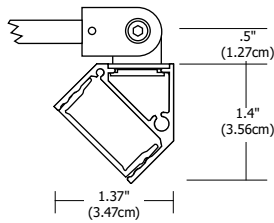

Feed-Through Power Stem

4.6" Round Canopy

2.8" Square Canopy

4.6" Square Canopy

Description:

Angle Display Sign features a lambertian white diffuser that provides uniform light without hotspots. At 7.5 watts per foot, the 24 volt DC channel fixture contains 85+ or 95+CRI LEDs and mounts 14" from wall. It may be ordered with a 4.6" round or square canopy that fits on a standard 4" square electrical box with round plaster ring. It may also be ordered with 2.8" square canopy or a special feed-thru stem for floating signs. Hinges on the fixture arm rotates up to 90 degrees (from facing the wall to straight down). Angle is powered by a Class 2 remote power supply up to 40 feet away. Available from 12 inches to 120 inches/10 feet (Chrome max at 84"). May be ordered in 3, 5, 8 or 10 inch increments. Fixtures include a 5 year warranty.

System	Wattage/Voltage	Canopy	Nominal Size	Color Temperature	Finish
AD	7WDC	4RD	120IN	27K	SN
AD Angle Display	7WDC 7.5 Watt 24 Volt DC	2SQ 2.8" Square 4RD 4.6" Round 4SQ 4.6" Square FTP Feed-Through Power Stem	12-120 Order in 12 inch increments up to 120 inches. May be ordered in 3, 5, 8 or 10 inch increments. Chrome Max 84"	24K 2400K Amber White 27K 2700K Very Warm White 30K 3000K Warm White 35K 3500K Neutral White 40K 4000K Cool White 57K 5700K Daylight White	SN Satin Nickel CH Chrome (Max 84") BZ Antique Bronze SA Satin Aluminum BK Satin Black WH White

DATE:

ANGLE DISPLAY SIGN 24VDC SYSTEM, 85+ OR 95+CRI

REV.12.15.16

ANGLE DISPLAY SIGN ACTUAL LENGTH

ORDERING CODE (NOMINAL SIZE)	LENGTH (INCHES)	STEM QUANTITY	STEM SPACING (A)
12IN	13.1	2	8.1
15IN	15.5	2	10.5
17IN	17.9	2	12.9
20IN	20.3	2	15.3
22IN	22.7	2	17.7
24IN	25.1	2	20.1
27IN	27.5	2	22.5
29IN	29.9	2	24.9
32IN	32.3	2	27.3
34IN	34.7	2	29.7
36IN	37.1	2	32.1
39IN	39.5	2	34.5
41IN	41.9	2	36.9
44IN	44.3	2	39.3
46IN	46.7	2	41.7
48IN	49.1	2	44.1
51IN	51.5	3	23.25
53IN	53.9	3	24.45
56IN	56.3	3	25.65
58IN	58.7	3	26.85
60IN	61.1	3	28.05
63IN	63.5	3	29.25
65IN	65.9	3	30.45