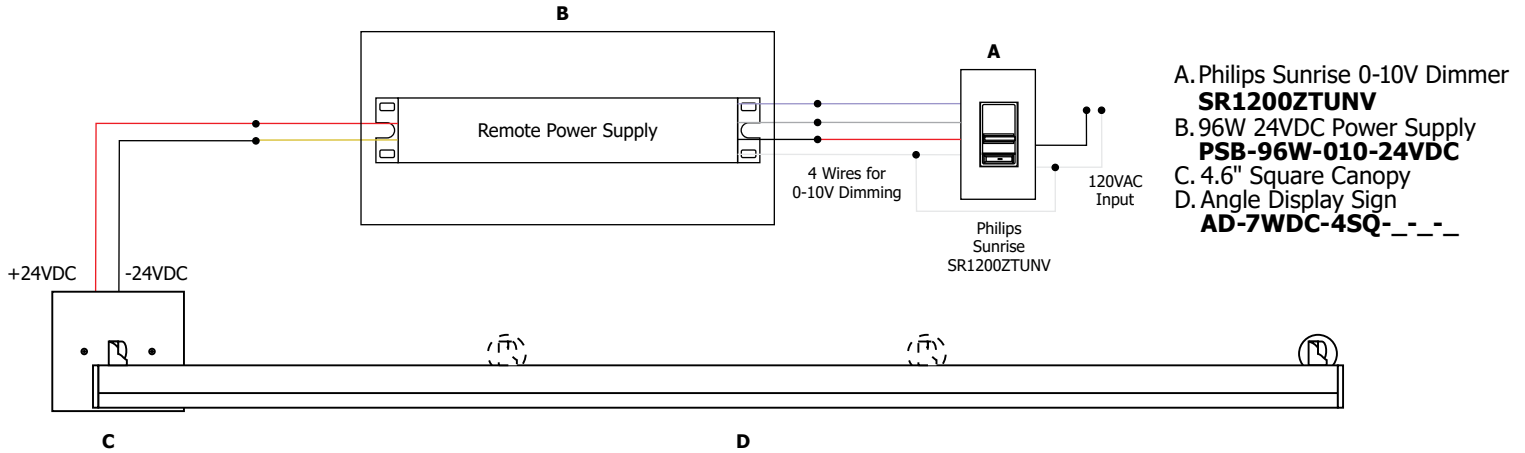

Feed-Through Power Stem

4.6" Round Canopy

2.8" Square Canopy

4.6" Square Canopy

Description:

Angle Display Sign features a lambertian white diffuser that provides uniform light without hotspots. At 7.5 watts per foot, the 24 volt DC channel fixture contains 85+ or 95+CRI LEDs and mounts 14" from wall. It may be ordered with a 4.6" round or square canopy that fits on a standard 4" square electrical box with round plaster ring. It may also be ordered with 2.8" square canopy or a special feed-thru stem for floating signs. Hinges on the fixture arm rotates up to 90 degrees (from facing the wall to straight down). Angle is powered by a Class 2 remote power supply up to 40 feet away. Available from 12 inches to 120 inches/10 feet (Chrome max at 84"). May be ordered in 3, 5, 8 or 10 inch increments. Fixtures include a 5 year warranty.

PROJECT: _____ FIXTURE TYPE: _____ DATE: _____ **EDGE LIGHTING**

ANGLE DISPLAY SIGN 24VDC SYSTEM, 85+ OR 95+CRI

REV.12.15.16

Application: 0-10V dimming for Angle Display Sign

Power Supply: Class 2, 24VDC output: 120VAC input, PSB-25W-010-24VDC;
120-277VAC input, PSB-96W-010-24VDC; PSB-2X96W-010-24VDC

Dimming: Dimmable with 0-10V dimmer using power supplies above: Philips Sunrise SR1200ZTUNV, 0-10V dimmer recommended.

Fixture Mounted 14 inches from wall

	[Diagram of fixture mounted 14 inches from wall]					
1'	91	91	91	91	91	91
2'	52	52	52	52	52	52
3'	28	28	28	28	28	28
4'	22	22	22	22	22	22
5'	14	14	14	14	14	14
6'	11	11	11	11	11	11
7'	9	9	9	9	9	9
8'	5	5	5	5	5	5