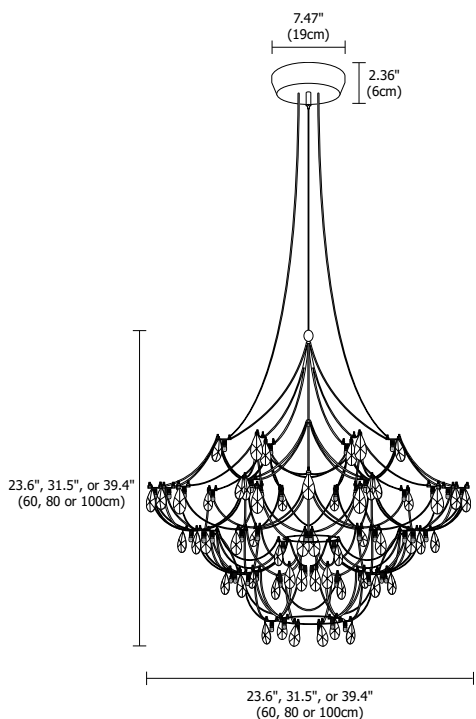

Description

Crystal Galaxy Suspension features hanging crystals and a nickel finish. Available in 24, 31 and 39 inch versions. Krypton (K1) version uses 2 watt, 12 volt, E10 base krypton lamps. LED (L1) version uses .5 watt 2400K LED lamps. Overall height adjustable up to 78.74 inches. General light distribution.

Finish

Satin Nickel

Lamp Specification

CRYGA24-12-K1-SN - 45x2W 12V E10 Krypton Lamps

CRYGA24-12-L1-SN - 45x.5W 2400K LED Lamps

CRYGA31-12-K1-SN - 60x2W 12V E10 Krypton Lamps

CRYGA31-12-L1-SN - 60x.5W 2400K LED Lamps

CRYGA39-12-K1-SN - 96x2W 12V E10 Krypton Lamps

CRYGA39-12-L1-SN - 96x.5W 2400K LED Lamps

Weight

21lbs (9.5kg) - 24 Inches

28lbs (12.7kg) - 31 Inches

43lbs (19.5kg) - 39 Inches

Product	Voltage	Lamp	Finish
CRYGA24	12	K1	SN
CRYGA24 Crystal Galaxy 24" (23.6") CRYGA31 Crystal Galaxy 31" (31.5") CRYGA39 Crystal Galaxy 39" (39.4")	12V 12 Volt	K1 Krypton L1 LED	SN Satin Nickel

PROJECT:

FIXTURE
TYPE:

DATE: