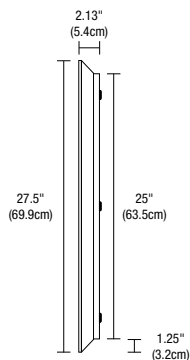

TWIN SLIM LED - DIMMABLE

REV.08.14.17

FRONT VIEW

SIDE VIEW

Description

Twin Slim LED surface mounted rectangular mirror features LEDs ranging from 24K-57K and Warm Dim set behind frosted panels, projecting an even glow of light. Dimmable with an electronic low voltage dimmer. ADA compliant.

Diffuser

- Frosted Glass

Body Finish

- Mirror

Lamp

- 919 lumens, very warm white 2700K, 92+CRI LEDs
- LED lamps consume 52 watts; 57 total watts

Input Voltage

- 120 VAC

Average Lamp Life

- 50,000 hours

Dimming

- Dimmable with electronic low voltage dimmer

Dimensions

- 27.5" x 19.75" x 2.13"

Accessories

- Add Mirror Defogger **DF-RE1220** to remove condensation (sold separately)

Weight

- 28 lbs (12.7 kg)

Product	Size	Lamp	Color Temperature
TWINSLIM Twin Slim LED surface mounted rectangular mirror	20 20 20"	LED LED LED	24K
<ul style="list-style-type: none"> 24K 2400K Amber White *27K 2700K Very Warm White 27D 2700K Warm Dim (5W only) 30K 3000K Warm White 30D 3000K Warm Dim (5W only) 35K 3500K Neutral White 40K 4000K Cool White 57K 5700K Daylight White 			
*Quick ship (ships in 2 days)			
Mirror Accessory DF-RE1220 DF-RE1220 Defogger Rectangle 12"x 20"			