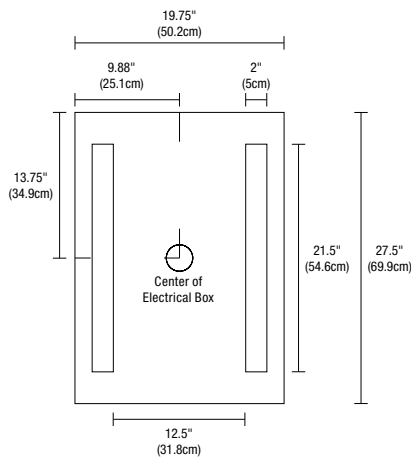

TWIN SLIM LED - DIMMABLE

REV.08.14.17

FRONT VIEW

SIDE VIEW

Description

Twin Slim LED surface mounted rectangular mirror features LEDs ranging from 24K-57K and Warm Dim set behind frosted panels, projecting an even glow of light. Dimmable with an electronic low voltage dimmer. ADA compliant.

Diffuser

- Frosted Glass

Body Finish

- Mirror

Lamp

- 919 lumens, very warm white 2700K, 92+CRI LEDs
- LED lamps consume 52 watts; 57 total watts

Input Voltage

- 120 VAC

Average Lamp Life

- 50,000 hours

Dimming

- Dimmable with electronic low voltage dimmer

Dimensions

- 27.5" x 19.75" x 2.13"

Accessories

- Add Mirror Defogger **DF-RE1220** to remove condensation (sold separately)

Weight

- 28 lbs (12.7 kg)

Product	Size	Lamp	Color Temperature
TWINSLIM Twin Slim LED surface mounted rectangular mirror	20 20 20"	LED LED LED	24K
<ul style="list-style-type: none"> 24K 2400K Amber White *27K 2700K Very Warm White 27D 2700K Warm Dim (5W only) 30K 3000K Warm White 30D 3000K Warm Dim (5W only) 35K 3500K Neutral White 40K 4000K Cool White 57K 5700K Daylight White 			
*Quick ship (ships in 2 days)			
Mirror Accessory DF-RE1220 DF-RE1220 Defogger Rectangle 12"x 20"			