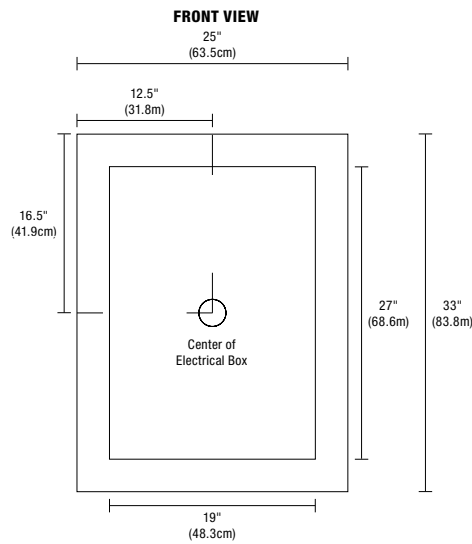

SAIL MIRROR LED - DIMMABLE

REV.08.02.17

DESIGNED BY GREGORY KAY | MADE IN THE USA

Description

The surface mounted Sail Mirror LED features LEDs ranging from 24K-57K and Warm Dim set behind a rectangular inset of frosted glass, projecting an even glow of light. Dimmable with an electronic low voltage dimmer. ADA compliant.

Diffuser

- Frosted Glass

Body Finish

- Mirror

Lamp

- 2679 lumens, very warm white 2700K 92+CRI LEDs
- LED lamps consume 69 watts; 76 total watts

Input Voltage

- 120 VAC

Average Lamp Life

- 50,000 hours

Dimming

- Dimmable with electronic low voltage dimmer

Dimensions

- 33" x 25" x 2.35"

Accessories

- Add Mirror Defogger **DF-RE1826** to remove condensation (sold separately)

Weight

- 28 lbs (12.7 kg)

System	Size	Lamp	Color Temperature
SAIL	25X33	LED	24K
<small>SAIL The surface mounted Sail Mirror LED</small>	<small>25X33 25" x 33"</small>	<small>LED LED</small>	<ul style="list-style-type: none"> <small>24K 2400K Amber White</small> <small>*27K 2700K Very Warm White</small> <small>27D 2700K Warm Dim (5W only)</small> <small>30K 3000K Warm White</small> <small>30D 3000K Warm Dim (5W only)</small> <small>35K 500K Neutral White</small> <small>40K 4000K Cool White</small> <small>57K 5700K Daylight White</small>