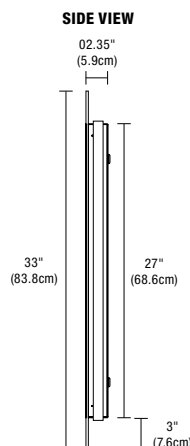

SAIL MIRROR LED - DIMMABLE

REV.08.02.17

DESIGNED BY GREGORY KAY | MADE IN THE USA

Description

The surface mounted Sail Mirror LED features LEDs ranging from 24K-57K and Warm Dim set behind a rectangular inset of frosted glass, projecting an even glow of light. Dimmable with an electronic low voltage dimmer. ADA compliant.

Diffuser

- Frosted Glass

Body Finish

- Mirror

Lamp

- 2679 lumens, very warm white 2700K 92+CRI LEDs
- LED lamps consume 69 watts; 76 total watts

Input Voltage

- 120 VAC

Average Lamp Life

- 50,000 hours

Dimming

- Dimmable with electronic low voltage dimmer

Dimensions

- 33" x 25" x 2.35"

Accessories

- Add Mirror Defogger **DF-RE1826** to remove condensation (sold separately)

Weight

- 28 lbs (12.7 kg)

System	Size	Lamp	Color Temperature
SAIL	25X33	LED	24K
<small>SAIL The surface mounted Sail Mirror LED</small>	<small>25X33 25" x 33"</small>	<small>LED LED</small>	<ul style="list-style-type: none"> <small>24K 2400K Amber White</small> <small>*27K 2700K Very Warm White</small> <small>27D 2700K Warm Dim (5W only)</small> <small>30K 3000K Warm White</small> <small>30D 3000K Warm Dim (5W only)</small> <small>35K 500K Neutral White</small> <small>40K 4000K Cool White</small> <small>57K 5700K Daylight White</small>