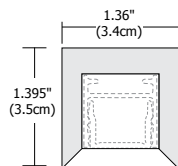

## Channel Suspension Swag Hook (sold separately):

Swag Hook, CS-SWAG, extends a cable to an electrical box that is not located directly above desired fixture location.

System	Lens	Power Feed	Nominal Length in Inches	Color Temperature	Finish
<b>CF</b>	<b>ST</b>	<b>E</b>	<b>72IN</b>	<b>27K</b>	<b>WM</b>
CF Cirrus Float	ST Stick	E End Feed	36 38" 48 50" 60 62" 72 74"	27K 2700K Very Warm White 30K 3000K Warm White	WM Wood Maple WN Wood Walnut WC Wood Cherry WO Wood White Oak WE Wood Espresso