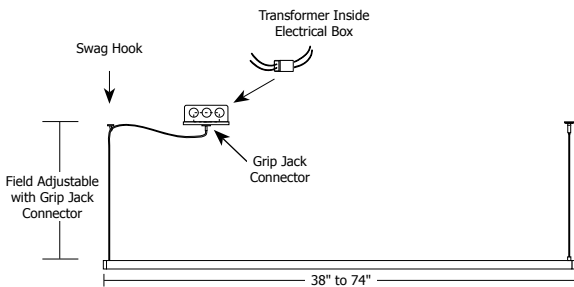

## Channel Suspension Swag Hook (sold separately):

Swag Hook, CS-SWAG, extends a cable to an electrical box that is not located directly above desired fixture location.

System	Lens	Power Feed	Nominal Length in Inches	Color Temperature	Finish
<b>CF</b>	<b>ST</b>	<b>E</b>	<b>72IN</b>	<b>27K</b>	<b>WM</b>
CF Cirrus Float	ST Stick	E End Feed	36 38" 48 50" 60 62" 72 74"	27K 2700K Very Warm White 30K 3000K Warm White	WM Wood Maple WN Wood Walnut WC Wood Cherry WO Wood White Oak WE Wood Espresso