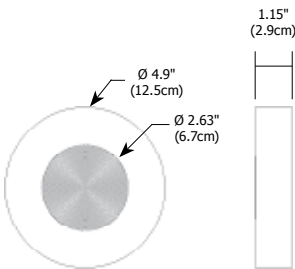

DIAL LED - INDOOR/ OUTDOOR

REV.06.01.16

Description:

Dial contains an integrated warm-white **LED** module that illuminates half the surrounding acrylic disc, providing wall uplight or downlight. The fixture is IP 65 rated for indoor and outdoor applications. ADA compliant. Fixture includes 5 year warranty.

Finish:

Satin Aluminum

Lamp Specification:

5.32 Total Watts (LED and power supply), 12VAC **LED**, 3006K, 87CRI, 181 lumens, 33 lumens per watt; 96.64% lumen maintenance projection at 25°C ambient

Dimming: