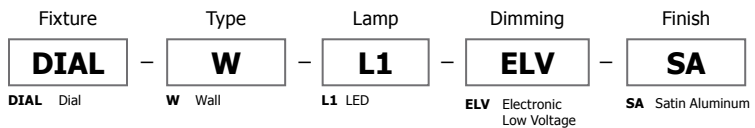

Weight:

2 lb (.9 kg)

PROJECT:

FIXTURE
TYPE:

DATE: