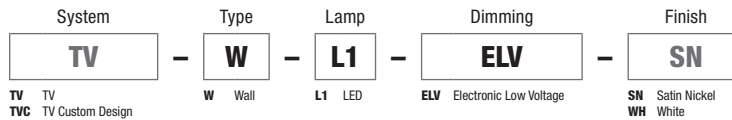

TV-W-L1-ELV-SN

TV-W-L1-ELV-WH

TVC-W-L1-ELV-SN
 Custom Design
 Minimum order of 50 required

Description

The geometric TV wall sconce provides intense light with warm white LEDs. IP 65 rated for indoor and outdoor applications, the fixture features a satin aluminum or white base with clear UV stable diffuser. For custom engraved diffuser versions (TVC), send the desired artwork to design@PureEdgeLighting.com. Each custom design requires a minimum order of 50 pieces. ADA compliant. Fixture includes 5 year warranty.

Finish

- Satin Nickel
- White

Lamp Specification

- 7.95 Total Watts (LED and power supply),
- 12VAC LED, 2972K, 85CRI, 329 lumens,
- 41 lumens per watt; 96.64% lumen maintenance projection at 25°C ambient

Dimming

- Constant current 700 mA driver - Dimmable with low voltage electronic dimmer. Lutron: Diva #DVELV-300P; Skylark #SELV-300P; Maestro #MAELV-600 are recommended.

Weight

- 4 lb (1.80 kg)

| | | | | | |
|---------|--|--------------|--|------|--|
| PROJECT | | FIXTURE TYPE | | DATE | |
|---------|--|--------------|--|------|--|