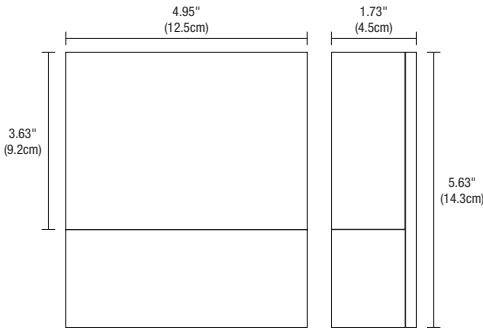

TV-W-L1-ELV-SN

TV-W-L1-ELV-WH

TVC-W-L1-ELV-SN
 Custom Design
 Minimum order of 50 required

Description

The geometric TV wall sconce provides intense light with warm white LEDs. IP 65 rated for indoor and outdoor applications, the fixture features a satin aluminum or white base with clear UV stable diffuser. For custom engraved diffuser versions (TVC), send the desired artwork to design@PureEdgeLighting.com. Each custom design requires a minimum order of 50 pieces. ADA compliant. Fixture includes 5 year warranty.

Finish

- Satin Nickel
- White

Lamp Specification

- 7.95 Total Watts (LED and power supply),
- 12VAC LED, 2972K, 85CRI, 329 lumens,
- 41 lumens per watt; 96.64% lumen maintenance projection at 25°C ambient