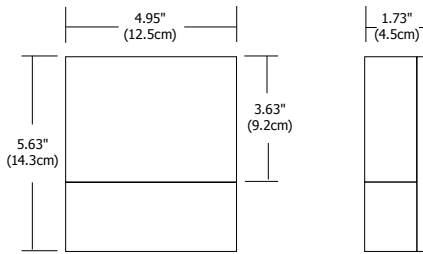

TV LED - INDOOR/ OUTDOOR

REV.04.20.15

TV-W-L1-ELV-SA
Satin Aluminum

TV-W-L1-ELV-WH
White

TVC-W-L1-ELV-SA
Custom, Satin Aluminum

Description:

The geometric TV wall sconce provides intense light with warm white **LEDs**. IP 65 rated for indoor and outdoor applications, the fixture features a satin aluminum or white base with clear UV stable diffuser. For custom engraved diffuser version (TVC), provide the desired art work. ADA compliant. Fixture includes 5 year warranty.

Finish:

Satin Aluminum or White

Lamp Specification:

7.95 Total Watts (LED and power supply), 12VAC **LED**, 2972K, 85CRI, 329 lumens, 41 lumens per watt; 96.64% lumen maintenance projection at 25°C ambient