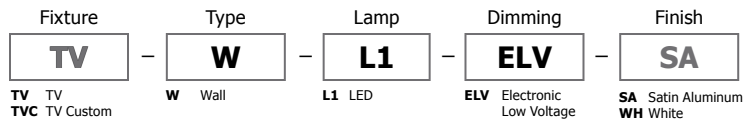

PROJECT:

FIXTURE
TYPE:

DATE: