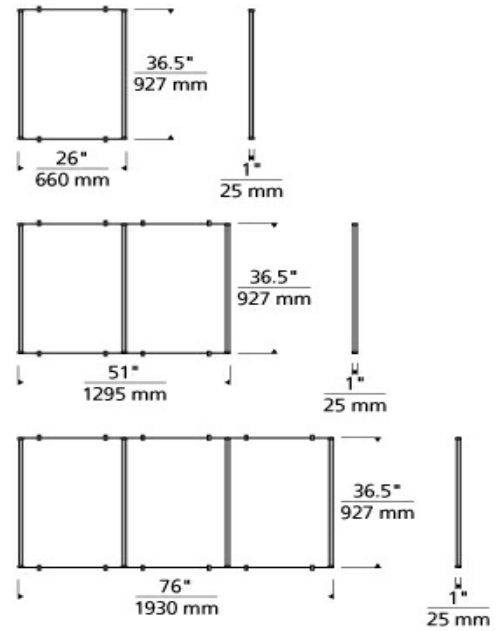

Rae Mirror Kit

Rae Mirror Kit

ORDERING INFORMATION

| 700BCRAEMRR SHAPE OR SIZE | FINISH | LAMP | VOLTAGE |
|-----------------------------|----------------|--------------------------|---------------|
| 3D 300 LMS/FT-DOUBLE MIRROR | C CHROME | -LED835 LED 80 CRI 3500K | 120 VOLT |
| 3S 300 LMS/FT-SINGLE MIRROR | S SATIN NICKEL | -LED930 LED 90 CRI 3000K | -277 277 VOLT |
| 3T 300 LMS/FT-TRIPLE MIRROR | | | |
| 6D 600 LMS/FT-DOUBLE MIRROR | | | |
| 6S 600 LMS/FT-SINGLE MIRROR | | | |
| 6T 600 LMS/FT-TRIPLE MIRROR | | | |

700BCRAEMRR _____

JOB NAME _____

NOTES _____

RAE MIRROR KIT

SPECIFICATIONS

| | |
|---------------------------|------------|
| HARDWARE MATERIAL | Metal |
| SHADE MATERIAL | Acrylic |
| NET WEIGHT | |
| HEIGHT | 36.5in |
| WIDTH | 1in |
| LENGTH | |
| WET LISTED | |
| DAMP LISTED | |
| DRY LISTED | |
| SLOPED CEILING ADAPTABLE? | No |
| GENERAL LISTING | ETL Listed |
| INCLUDES | |