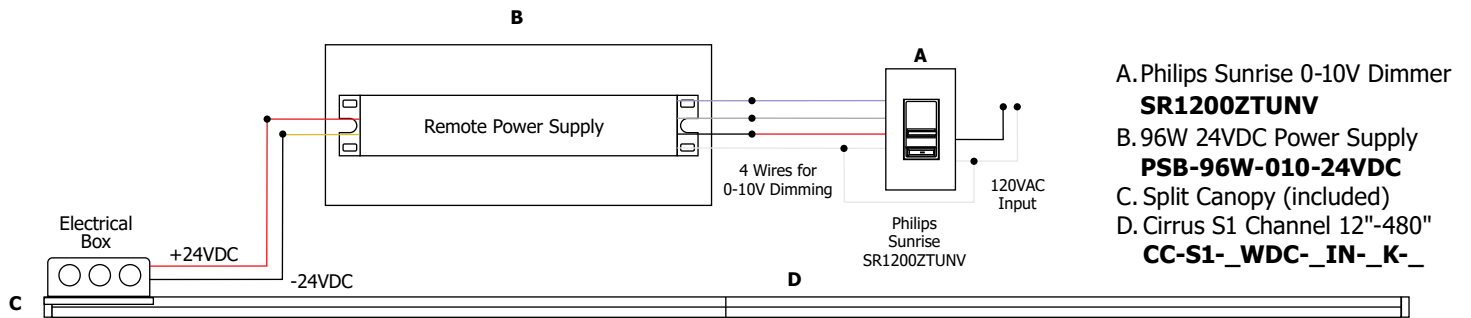

Warm White 105° 5 Watt	
Distance	Foot Candles
2ft	108
3ft	62
4ft	40
6ft	21
8ft	13

Warm White 105° 2.5 Watt	
Distance	Foot Candles
2ft	61
3ft	35
4ft	22
6ft	12
8ft	7