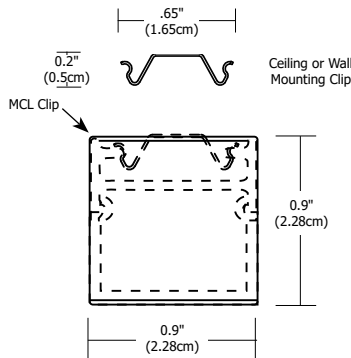

CIRRUS S1 105 DEGREE LENS
CANDLEPOWER DISTRIBUTION