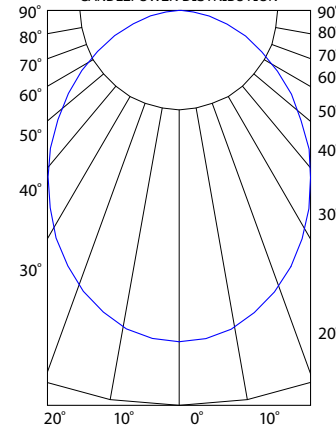

Description:

Cirrus Channel S1 features a square lens with 105 degree beam spread. At 2.5 or 5 watts per foot, the 24 volt DC channel contains 85+ or 95+CRI LEDs. It includes a split canopy that mounts on standard junction box. May be ordered with a Slim Profile Channel Junction Box (C-1RE-JBOX). Mounting clips are provided every 18 inches. Cirrus is powered by a Class 2 remote power supply up to 40 feet away. Available from 12 inches to 240 inches/20 feet (5WDC) or to 480 inches/40 feet (2WDC). May be ordered in 3, 5, 8 or 10 inch increments (see page 4 of spec sheet for exact dimensions). Lengths greater than 120 inches will ship as two or more segments that join together. Fixtures include a 5 year warranty.

Finishes:

Satin Nickel, Chrome, Antique Bronze, Satin Aluminum, White and Satin Black; Custom finishes available

Applications:

Architectural lighting, general lighting, retail, kitchens, restaurants, offices and conference rooms

Lamp:

Version	Watts per Foot	Lumens		85+CRI 24K, 35K, 40K, 57K	95+CRI 27K, 30K	50,000 Hour Lamp Life
		per Watt	per Foot			
2WDC	2.5			•	•	•
5WDC	5	71	355	•	•	•

Lumen values are based on the 3000K LED test.

24VDC Power Supply (sold separately):

- **PSB-25W-010-24VDC** 120VAC input, 25 watt output
- **PSB-96W-010-24VDC** 120-277VAC input, 96 watt output
- **PSB-2X96W-010-24VDC** 120-277VAC input, 2x96 watt output
- **PSB-3X96W-010-24VDC** 120-277VAC input, 3x96 watt output
- **PSB-4X96W-010-24VDC** 120-277VAC input, 4x96 watt output
- **PS-40W-ELV-24VDC** 120VAC input, 40 watt output
- **PSB-60W-ELV-24VDC** 120VAC input, 60 watt output
- **PSB-100W-ELV-24VDC** 120VAC input, 96 watt output
- **PSB-2X100W-ELV-24VDC** 120VAC input, 2x96 watt output
- **PSB-3X100W-ELV-24VDC** 120VAC input, 3x96 watt output
- **PSB-4X100W-ELV-24VDC** 120VAC input, 4x96 watt output