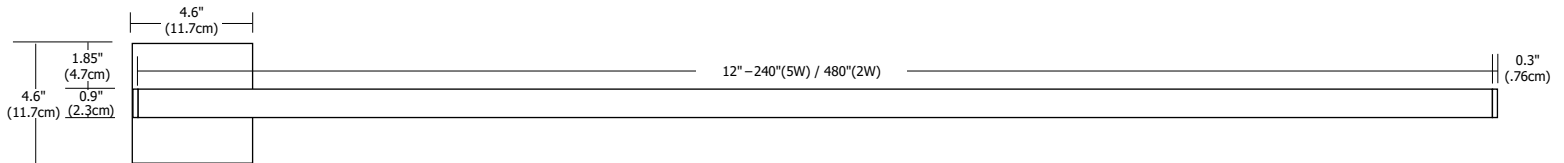

CIRRUS CHANNEL S1, SQUARE 1" LENS 24VDC SYSTEM, 85+ OR 95+CRI

REV.12.05.16

Split Canopy (included)
with Cirrus Channel.
May be mounted at End.