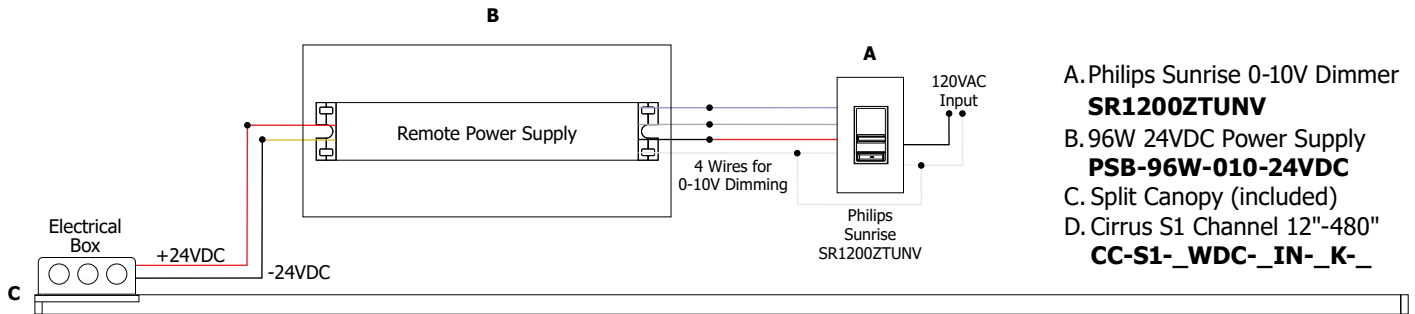

- A. Philips Sunrise 0-10V Dimmer **SR1200ZTUNV**
- B. 96W 24VDC Power Supply **PSB-96W-010-24VDC**
- C. Split Canopy (included)
- D. Cirrus S1 Channel 12"-480" **CC-S1-_WDC-_IN-_K-_**

Warm White 105° 5 Watt	
Distance	Foot Candles
2ft	108
3ft	62
4ft	40
6ft	21
8ft	13

Warm White 105° 2.5 Watt	
Distance	Foot Candles
2ft	61
3ft	35
4ft	22
6ft	12
8ft	7