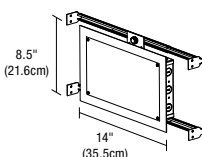

5.1 x 14.25 inch In-Wall Mounting Kit: Includes power supply, box cover and stud hangers for installing Junction Box in wall. Select "IW" in the options section of compatible power supply ordering codes if an In-Wall Mounting Kit is needed.

Ordering Codes: PSB-25W-010-24VDC-IW, PSB-60W-010-24VDC-IW, PSB-96W-010-24VDC-IW