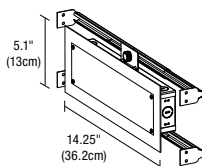

0-10 VOLT (010) POWER SUPPLIES & RECOMMENDED DIMMERS†		
ORDERING CODES	PSB-3X96W-010-24VDC	PSB-4X96W-010-24VDC
SPECIFICATIONS		
MAXIMUM LOAD	3X96W	4X96W
INPUT VOLTAGE	120-277VAC	120-277VAC
OUTPUT VOLTAGE	24VDC	24VDC
DIMENSIONS	14" X 10" X 3"	17" X 13" X 3"
CLASSIFICATION	CLASS 2	CLASS 2
IN WALL MOUNTING	N/A	N/A
DIMMING AND CONTROLS		
PHILIPS SUNRISE: SR1200ZTUNV	•	•
LUTRON DIVA: DVTV-WH	•	•
LUTRON NOVA T: NTSTV-DV-XX	•	•
LUTRON GRAFIX EYE QS: QSGRJ-XP	•	•
LUTRON RADIO RA2: RRD-10ND	•	•
LEVITON: LEV40050	•	•
LEVITON IP710-LFZ	•	•
LEGRAND: ADPD4FBL3P2W4	•	•

†24K - 57K color temperatures are compatible with 0-10V, ELV, and Lutron Hi-lume® Power Supplies. Warm Dim (27D, 30D) color temperatures are only compatible with ELV power supplies. Tunable White (2K4K) color temperature is compatible with 0-10V, ELV, DMX, and Lutron Hi-lume® Power Supplies. Dynamic Color (RGB, RGB+W) and Static Color (Amber, Blue, Green, or Red) are compatible with DMX Power Supplies.