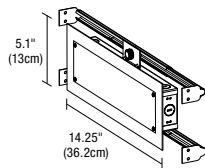

ELECTRONIC LOW-VOLTAGE (ELV) POWER SUPPLIES & RECOMMENDED DIMMERS[†]			
ORDERING CODES	PSB-2X100W-ELV-24VDC	PSB-3X100W-ELV-24VDC	PSB-4X100W-ELV-24VDC
SPECIFICATIONS			
MAXIMUM LOAD	2X96W	3X96W	4X96W
INPUT VOLTAGE	120VAC	120VAC	120VAC
OUTPUT VOLTAGE	24VDC	24VDC	24VDC
DIMENSIONS	12.15" X 6.48" X 2.18"	14" X 10" X 3"	17" X 13" X 3"
CLASSIFICATION	CLASS 2	CLASS 2	CLASS 2
IN WALL MOUNTING	PSB-2X100W-ELV-24VDC-IW	N/A	N/A
DIMMING AND CONTROLS			
LUTRON DIVA: DVELV-300P	•	•	•
LUTRON SKYLARK: SELV-300P	•	•	•
LUTRON RADIO RA2: RRD-6NA	•	•	•
LUTRON MAESTRO: MAELV-600	•	•	•
LEGRAND ADORNE: ADTP-703TUM4	•	•	•

[†]24K - 57K color temperatures are compatible with 0-10V, ELV, and Lutron Hi-lume® Power Supplies. Warm Dim (27D, 30D) color temperatures are only compatible with ELV power supplies. Tunable White (2K4K) color temperature is compatible with 0-10V, ELV, DMX, and Lutron Hi-lume® Power Supplies. Dynamic Color (RGB, RGB+W) and Static Color (Amber, Blue, Green, or Red) are compatible with DMX Power Supplies.

5.1 x 14.25 inch In-Wall Mounting Kit: Includes power supply, box cover and stud hangers for installing Junction Box in wall. Select "IW" in the options section of compatible power supply ordering codes if an In-Wall Mounting Kit is needed.

Ordering Codes: PSB-60W-ELV-24VDC-IW, PSB-100W-ELV-24VDC-IW