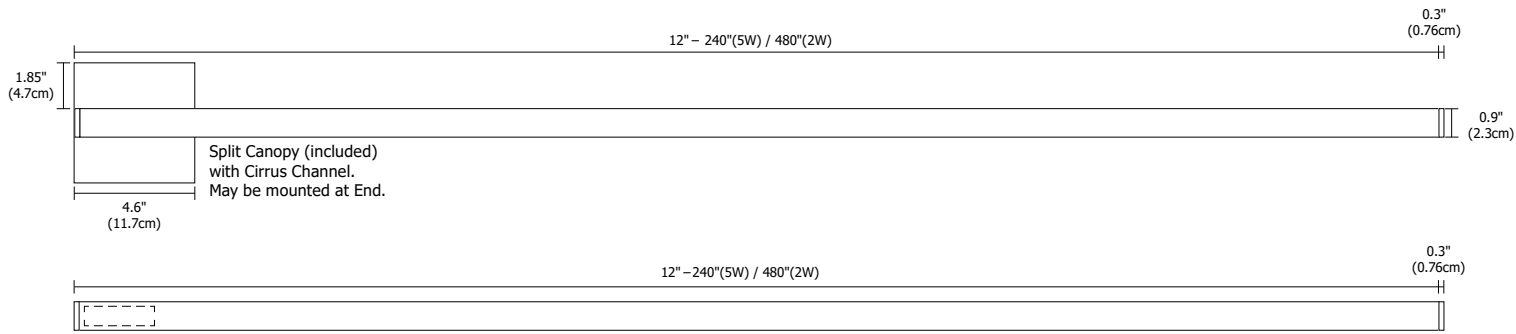

CIRRUS CHANNEL S1, SQUARE 1" LENS 24VDC SYSTEM, 85+ OR 95+CRI

REV.05.04.17

ASSEMBLED IN THE USA

Shown with C-1RE-JBOX (sold separately)