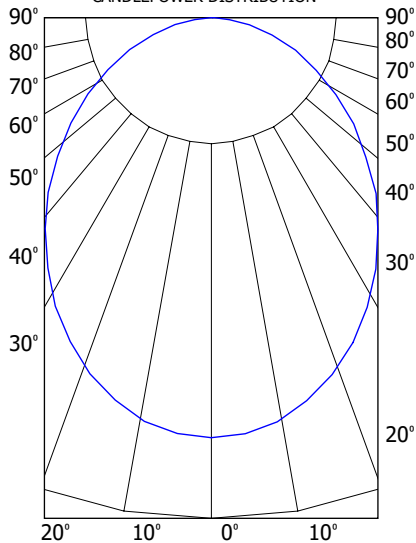

Lamp:

Version	Watts per Foot	Lumens per Watt per Foot	85+CRI	95+CRI	50,000 Hour
			22K, 35K, 40K, 57K	27K, 30K	Lamp Life
2WDC	2.5		●	●	●
5WDC	5	71 355	●	●	●

Lumen values are based on the 3000K LED test.

CIRRUS S1 105 DEGREE LENS
CANDLEPOWER DISTRIBUTION