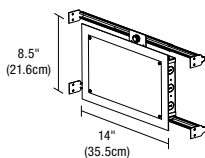

8.5 x 14 inch In-Wall Mounting Kit: Includes power supply, box cover and stud hangers for installing Junction Box in wall. Select "IW" in the options section of compatible power supply ordering codes if an In-Wall Mounting Kit is needed.

Ordering Codes: PSB-2x60W-ELV-24VDC-IW, PSB-2x100W-ELV-24VDC-IW