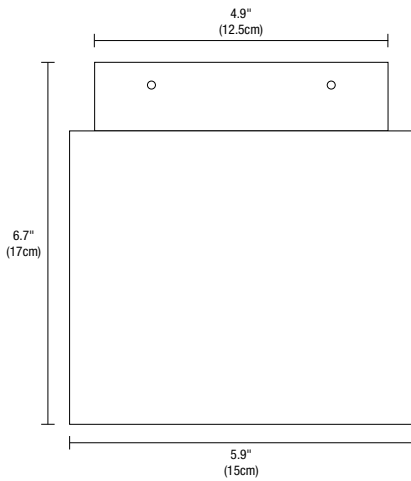

BLOCCO

REV 08.03.17

Description:

The ceiling-mount, block-shaped metal fixture contains an integrated LED with 25 degree beam spread. Fixture is used as a general down light or accent light. Lens assembly rotates 360 degrees and tilts 20 degrees. Includes a 5 year warranty.

Finish

- White

Lamp Specification:

- Total Watts: 30W
- Total Lumens: 1818
- Lumens Per Watt: 67
- Color Temperature: 3000K
- Color Rendering Index: 85+CRI

Dimming Information:

- Constant current 700 mA driver - Dimmable with low voltage electronic dimmer. Lutron: Diva #DVELV-300P; Skylark #SELV-300P; Maestro #MAELV-600 are recommended.

Weight:

- 10 lbs (4.5kg)

Fixture	Type	Wattage	Color Temperature	Finish
BLOCCO	C	30W	30K	WH
BLOCCO Blocco	C Ceiling	30W 30 Watts	30K 30K Warm White	WH White