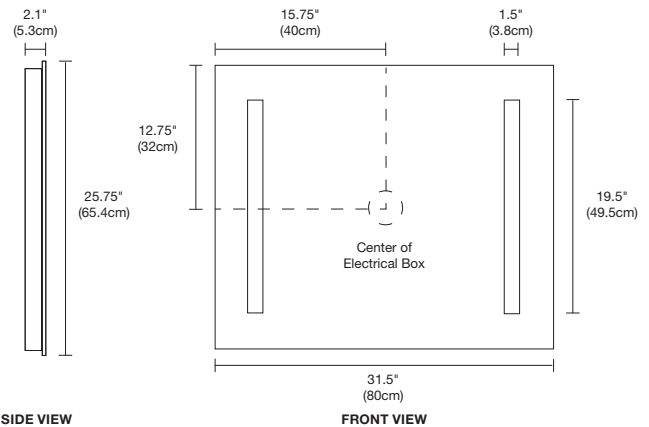

REFLECTION MIRROR

LED, DIMMABLE

DESCRIPTION

Reflection, LED, Surface Mounted, Rectangular Mirror features 2700K LED lamps set behind inset frosted glass panels on each side projecting an even glow of light. Dimmable with an Electronic Low Voltage dimmer.

DIMMING

Dimmable with Electronic Low Voltage dimmer

DIMENSIONS

31.5" x 25.75" x 2.1"

WEIGHT

31 lbs (14kg)

LABELS

Assembled in America