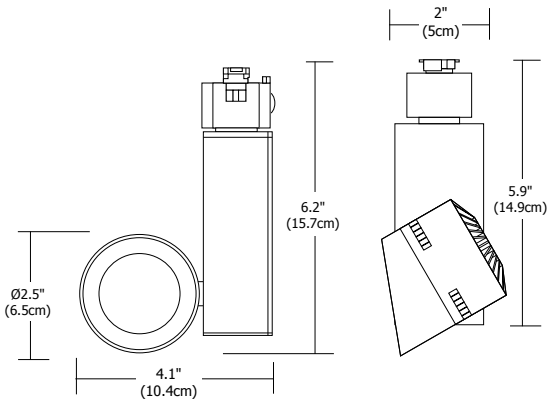

CLASSIC VERTICAL WALL WASH 2

REV.07.08.15

Description:

The Classic Vertical Wall Wash 2, an adjustable spot and wall wash track fixture, is compatible with single circuit 120V Juno^{®1}, Halo^{®2}, and Philips Lightolier^{®3} track systems. Fixture offers 355-degree horizontal rotation, as well as a 90-degree tilt. Classic Vertical Wall Wash uses Philips Luxeon 3000K M LED array and is available with a 90-degree beam spread. Integrated heat sink allows for optimal thermal management and 50,000 hour lifetime at 70% lumen maintenance. Features an on/off switch at track connection. Suitable for dry and damp locations. RoHs compliant. Includes a 5 year warranty.

System Compatibility:

Compatible with single circuit 120V Juno^{®1}, Halo^{®2}, and Philips Lightolier^{®3} track systems.

Finish:

White or Black

Lamp Specification:

- Total Watts: 13W
- Total Lumens: 618
- Lumens Per Watt: 48
- Color Temperature: 3000K
- Color Rendering Index: 90+CRI

Dimming Information:

Dimmable with TRIAC or ELV dimmer

Weight:

2 lbs (.9kg)

Fixture	Type	Wattage	Color Temperature	Finish
TJ	CVW2	13W	30K	WH
TJ Track Juno TH Track Halo TL Track Lightolier	CVW2 Classic Vertical Wall Wash 2	13W 13 Watt	30K 3000K Warm White	WH White BK Black