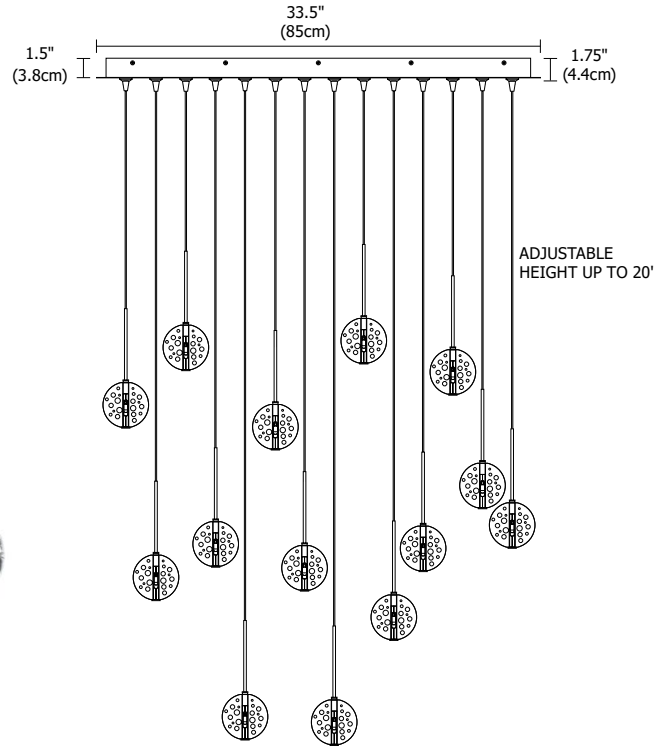

LED BUBBLE BALL 14 LIGHT, LINEAR CANOPY

REV.04.06.17

Compatible System Connectors

Description

The 14-Port, 33 inch Rectangle Fast Jack Canopy mounts to a standard 4 inch electrical box with plaster ring, or to an octagon box. It includes 4 drywall anchors for additional support. Dimmable with standard electronic low voltage dimmer. General light distribution. LED Bubble Ball pendants suspend from fourteen individual canopy ports; each ball features bubble glass with a 1.5 watt, 2700K LED lamp. LED Bubble Ball 14 is available with 10, 20 or 30 feet long field-cuttable coaxial cable and includes (14) FJ-MCH (male connector heavy-duty). Order fixture based on longest desired cable length. LED Bubble Ball 14 provides maintenance free illumination with a 50,000 hour lamp life.

Finish

Satin Nickel

Lamp Specification (per port)

1.5 Watt, 2700K LED, 80 CRI (equivalent to 10-15 watt halogen)

Weight

65 lb (29.5kg)

Blue

Amber

Red

Canopy	Port	Shade Type	Cable Length	Finish	Voltage
33RE	14	BBCL27	10FT	SN	Standard 120V (leave blank)
33RE 11"x33" Rectangle	14 14 Port	BBCL27 Bubble Ball Clear LED 2700K BBBL27 Bubble Ball Blue LED 2700K BBAL27 Bubble Ball Amber LED 2700K BBRL27 Bubble Ball Red LED 2700K	10FT 10 feet 20FT 20 feet 30FT 30 feet	SN Satin Nickel	2 230V 50Hz 3 277V 60Hz

PROJECT:

FIXTURE TYPE:

DATE: