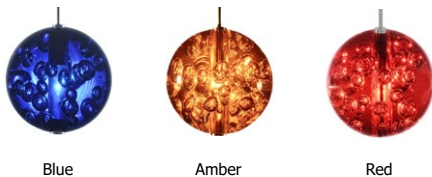

LED BUBBLE BALL 17 LIGHT, LINEAR CANOPY

REV.04.06.17

Compatible System Connectors

Description

The 17-Port, 33 inch Rectangle Fast Jack Canopy mounts to a standard 4 inch electrical box with plaster ring, or to an octagon box. It includes 4 anchors for additional support. Dimmable with standard electronic low voltage dimmer. General light distribution. LED Bubble Ball pendants suspend from seventeen individual canopy ports; each ball features bubble glass with a 1.5 watt, 2700K LED lamp. LED Bubble Ball 17 is available with 10 or 30 feet long field-cuttable coaxial cable and includes (17) FJ-MCH (male connector heavy-duty). Order fixture based on longest desired cable length. LED Bubble Ball 17 provides maintenance free illumination with a 50,000 hour lamp life.

Finish

Satin Nickel

Lamp Specification (per port)

1.5 Watt, 2700K LED, 80 CRI (equivalent to 10-15 watt halogen)

Weight

65 lb (29.5kg)

Blue

Amber

Red

Canopy	Port	Shade Type	Cable Length	Finish	Voltage
33RE	17	BBCL27	10FT	SN	Standard 120V (leave blank)
33RE 11"x33" Rectangle	17 17 Port	BBCL27 Bubble Ball Clear LED 2700K BBBL27 Bubble Ball Blue LED 2700K BBAL27 Bubble Ball Amber LED 2700K BBRL27 Bubble Ball Red LED 2700K	10FT 10 ft. 20FT 20 ft. 30FT 30 ft.	SN Satin Nickel	2 230V 50Hz 3 277V 60Hz