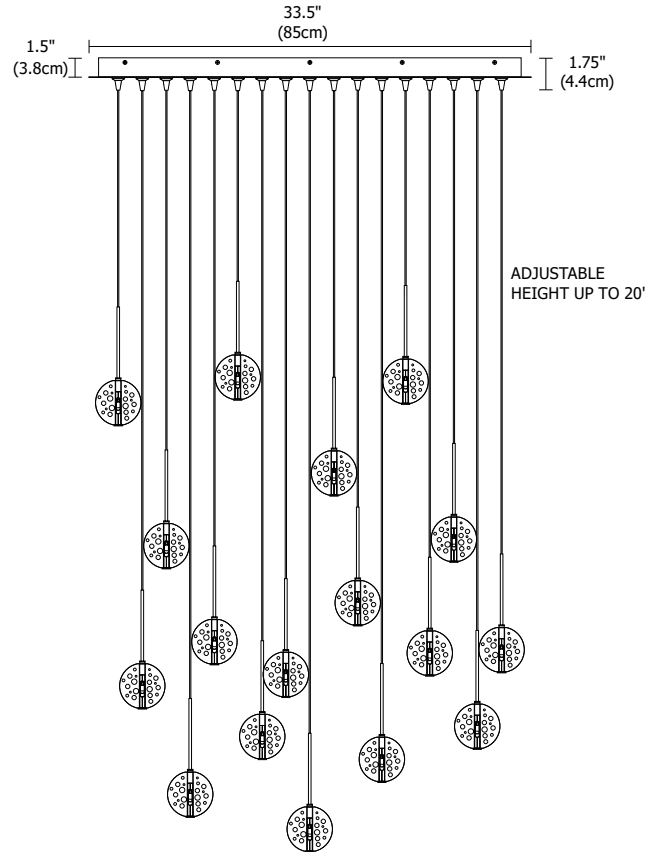

LED BUBBLE BALL 17 LIGHT, LINEAR CANOPY

REV.04.06.17

Compatible System Connectors

Description

The 17-Port, 33 inch Rectangle Fast Jack Canopy mounts to a standard 4 inch electrical box with plaster ring, or to an octagon box. It includes 4 anchors for additional support. Dimmable with standard electronic low voltage dimmer. General light distribution. LED Bubble Ball pendants suspend from seventeen individual canopy ports; each ball features bubble glass with a 1.5 watt, 2700K LED lamp. LED Bubble Ball 17 is available with 10 or 30 feet long field-cuttable coaxial cable and includes (17) FJ-MCH (male connector heavy-duty). Order fixture based on longest desired cable length. LED Bubble Ball 17 provides maintenance free illumination with a 50,000 hour lamp life.

Finish

Satin Nickel

Lamp Specification (per port)

1.5 Watt, 2700K LED, 80 CRI (equivalent to 10-15 watt halogen)

Weight

65 lb (29.5kg)

Blue

Amber

Red

Canopy	Port	Shade Type	Cable Length	Finish	Voltage
33RE	17	BBCL27	10FT	SN	Standard 120V (leave blank)
33RE 11"x33" Rectangle	17 17 Port	BBCL27 Bubble Ball Clear LED 2700K BBBL27 Bubble Ball Blue LED 2700K BBAL27 Bubble Ball Amber LED 2700K BBRL27 Bubble Ball Red LED 2700K	10FT 10 ft. 20FT 20 ft. 30FT 30 ft.	SN Satin Nickel	2 230V 50Hz 3 277V 60Hz

PROJECT:

FIXTURE TYPE:

DATE: