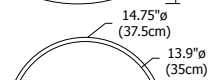

SATIN CEILING LED

REV.12.10.15

12 Inch

15 Inch

18 Inch

Description:

Satin Ceiling LED series provides general light distribution through white frosted glass, which is surrounded by satin nickel trim. Available in various diameters, fixture includes 3000K LEDs for energy-efficient illumination.

Diffuser:

White

Body Finish:

Satin Nickel

Lamp Specification:

120V Input

Color Temperature: 3000K

Color Rendering Index: 93+

12L1 Total Watts: 20W
Total Lumens: 753
Lumens per Watt: 39

15L1 Total Watts: 30W
Total Lumens: 1083
Lumens per Watt: 36

18L1 Total Watts: 40W
Total Lumens: 1241
Lumens per Watt: 31

Dimming Information:

Dimmable with electronic low voltage dimmer.

Lutron: Diva #DVELV-300P; Skylark #SELV-300P dimmers recommended

Weight:

12 8 lbs (4 kg)

15 10 lbs (4.5 kg)

18 11 lbs (5 kg)

Fixture	Size	Lamp	Color Temperature	Finish
SATIN	12	L1	30K	SN
SATIN Satin Ceiling	12 12" 15 15" 18 18"	L1 LED	30K 3000K Warm White	SN Sain Nickel

PROJECT:

FIXTURE
TYPE:

DATE:

EDGE
LIGHTING