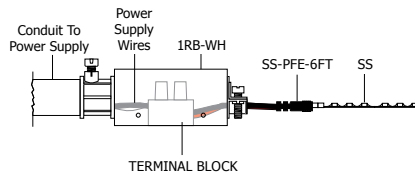

Product	Finish
1RB	WH
1RB 1 Inch Rectangle Splice Box	WH White