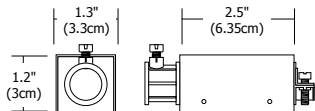

Power Feed Connector Cord

The 6 foot long power feed connector cord (included with each Soft Strip) conducts power from a DC transformer to Soft Strip. It connects to the male end of the Soft Strip. The optional 12 foot long power feed connector cord (sold separately) is available for designs requiring a longer cord.

Product	Type	Size	Connector
SS	PFE	6FT	Leave Blank for WW or VW
SS Soft Strip	PFE Power Feed Connector Cord	6FT 6 Foot 12FT 12 Foot	RGB RGB

Canopy Cover

Use for remote located power supply. The 3 inch rectangle or 4 inch round white canopy covers the electrical box and feeds wires for 12V/24V Soft Strip.

Product	Finish
3RE	WH
3RE 3 Inch Rectangle Canopy Cover	WH White
4RD 4 Inch Round Canopy Cover	

Splice Box

The Splice Box provides a safe enclosure for low voltage connections. Install within 30 feet of power supply; use up to #10 ga wire to limit voltage drop.

Product	Finish
1RB	WH
1RB 1 Inch Rectangle Splice Box	WH White

Micro Switch

The Soft Strip Micro Switch is used behind cabinet doors/drawers; lights turn on when cabinet door/drawer opens.

Product	Type
SS	MSW
SS Soft Strip	MSW Micro Switch

PROJECT:

FIXTURE TYPE:

DATE: