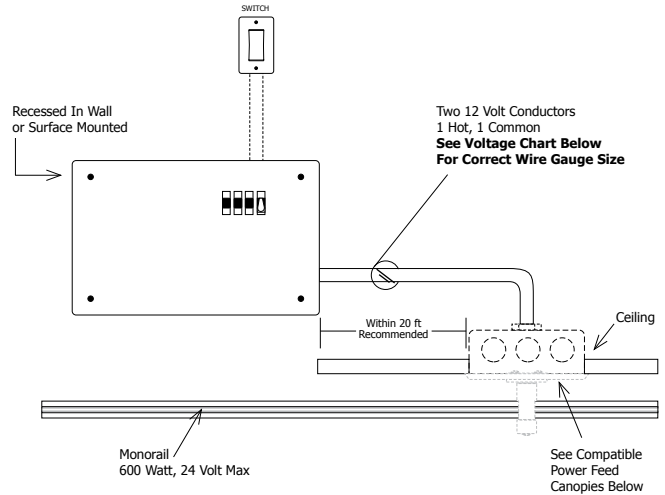

TR-600-24

LOW VOLTAGE WIRE SIZE CHART

Use to decide the correct copper wire size for a recommended 3 percent voltage drop. The length shown is the length of wire from the transformer to the power feed canopy/J-Box.

24 Volt	5 ft. (1.5m)	6-15 ft. (1.8-4.6m)	16-20 ft. (4.9-6.1m)	21-40 ft. (6.4-12.2m)
600 Watt	#12 GA	#8 GA	#6 GA	#4 GA

Single-Feed Remote Recessed In Wall Transformer 600W 24V Magnetic

Remote recessed single feed 600 watt magnetic transformer converts line voltage to 24 volt output. Fast acting circuit breaker on the 24 volt side will shut the system off in case of overload or short and can easily be reset. Can be recessed in the wall or surface mounted. Consult Low Voltage Wire Size Chart for proper gauge wire to be used between remote transformer and power feed. Power feed or power feed canopy required, sold separately.

Dimming:

With 1000 watt low voltage magnetic dimmer

Mounting Requirements:

Must be in accessible location

Weight:

25 lb (11.34 kg)

Ordering Code

TR	-	600	-	24	-	Standard 120V (leave blank)
TR Transformer Recessed		600 600 Watt		24 24 Volt		2 230V 50Hz 3 277V 60Hz P Plug-In