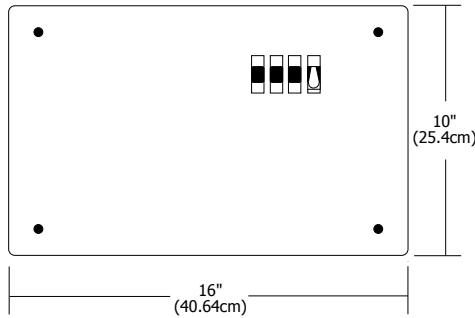

TR-600-24

LOW VOLTAGE WIRE SIZE CHART

Use to decide the correct copper wire size for a recommended 3 percent voltage drop. The length shown is the length of wire from the transformer to the power feed canopy/J-Box.

24 Volt	5 ft. (1.5m)	6-15 ft. (1.8-4.6m)	16-20 ft. (4.9-6.1m)	21-40 ft. (6.4-12.2m)
600 Watt	#12 GA	#8 GA	#6 GA	#4 GA

Single-Feed Remote Recessed In Wall Transformer 600W 24V Magnetic

Remote recessed single feed 600 watt magnetic transformer converts line voltage to 24 volt output. Fast acting circuit breaker on the 24 volt side will shut the system off in case of overload or short and can easily be reset. Can be recessed in the wall or surface mounted. Consult Low Voltage Wire Size Chart for proper gauge wire to be used between remote transformer and power feed. Power feed or power feed canopy required, sold separately.

Dimming:

With 1000 watt low voltage magnetic dimmer

Mounting Requirements:

Must be in accessible location

Weight:

25 lb (11.34 kg)

Ordering Code

TR	-	600	-	24	-	Standard 120V (leave blank)
TR Transformer Recessed		600 600 Watt		24 24 Volt		2 230V 50Hz 3 277V 60Hz P Plug-In