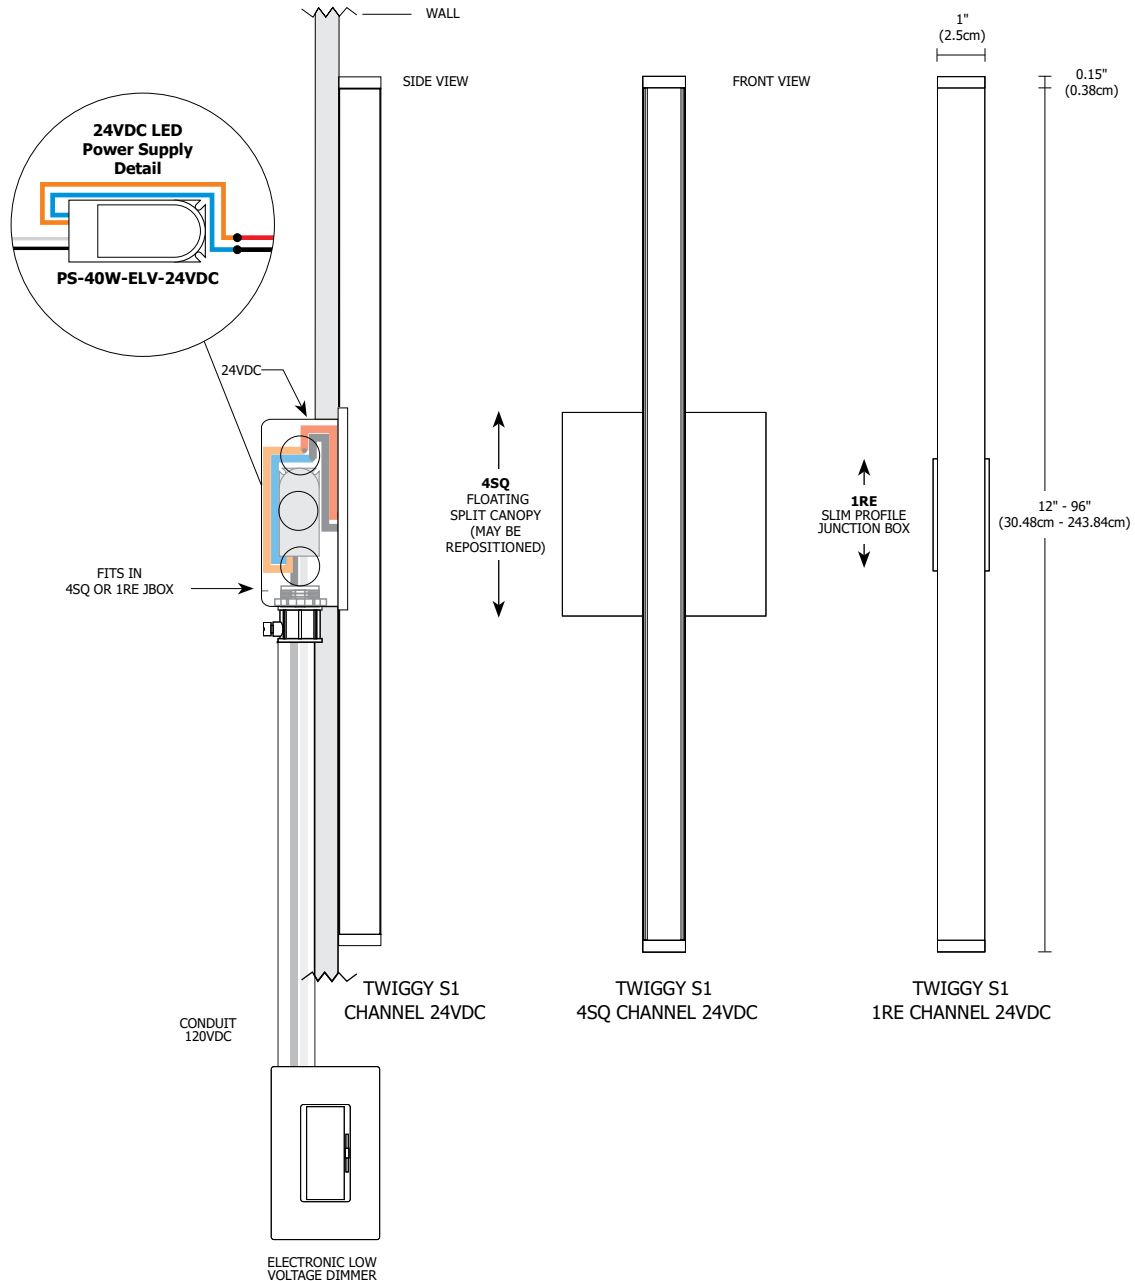

Description:

Twiggy S1 features a square 1 inch milky white diffuser lens that provides uniform light without hotspots. At 5 watts per foot, the 24 Volt DC Vanity contains high CRI white LEDs for excellent color rendering. Warm Dim options are 2700K (27D) or 3000K (30D) at 100% and dim to 2000K. Twiggy S1 is available in various increments from 12 inches up to 96 inches (see page 3 of spec sheet for exact dimensions). Fixture uses a 24VDC Class 2 electronic low voltage LED power supply (included). Power supply fits inside a standard square 4 inch electrical box with round plaster ring and floating split canopy (4SQ) or the Slim Profile Junction Box (1RE) that does not require a canopy. Twiggy is dimmable with an electronic low voltage dimmer. Fixtures include a 5 year warranty.

* See page 3 of spec sheet for actual lengths

- Application:** Electronic low voltage dimming for Twiggy S1
- Power Supply:** 120V input, 24VDC class 2 output; electronic low voltage LED power supply (included) that fits inside standard junction box
- Dimming:** Dimmable with electronic low voltage dimmer: Legrand, Adorne ADTP703TU; Lutron: Diva DVELV-300P, Skylark SELV-300P, Maestro MAELV-600 and Radio Ra 2 dimmers recommended

27D & 30D			
ORDERING CODE (NOMINAL SIZE)	ACTUAL LENGTH (INCHES)	ORDERING CODE (NOMINAL SIZE)	ACTUAL LENGTH (INCHES)
12IN	13.1	57IN	58.1
15IN	16.1	60IN	61.1
18IN	19.1	63IN	64.1
21IN	22.1	66IN	67.1
24IN	25.1	69IN	70.1
27IN	28.1	72IN	73.1
30IN	31.1	75IN	76.1
33IN	34.1	78IN	79.1
36IN	37.1	81IN	82.1
39IN	40.1	84IN	85.1
42IN	43.1	87IN	88.1
45IN	46.1	90IN	91.1
48IN	49.1	93IN	94.1
51IN	52.1	96IN	97.1
54IN	55.1		