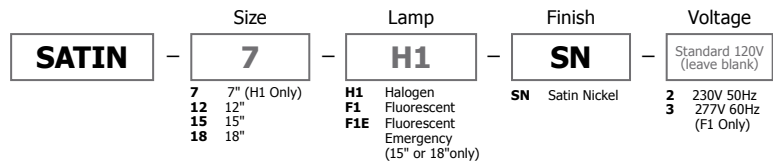

Weight:

7	5 lbs (2 kg)
12	8 lbs (4 kg)
15	10 lbs (4.5 kg)
18	11 lbs (5 kg)

PROJECT:

FIXTURE
TYPE:

DATE: