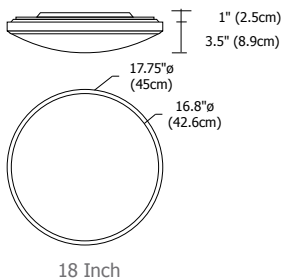

SATIN CEILING

Description:

Satin Ceiling series provides general light distribution through white frosted glass, which is surrounded by satin nickel trim. The 15" and 18" fluorescent versions are also available with an emergency light option (F1E); the 7" is only available in a halogen version.

Diffuser:

White

Body Finish:

Satin Nickel

Lamp Specification:

Halogen (H1) Lamp Included

7H1	75 Watt Type T3-78mm RSC Double End
12H1	200 Watt Type T3-118mm RSC Double End
15H1	250 Watt Type T3-118mm RSC Double End
18H1	300 Watt Type T3-118mm RSC Double End

Weight:

7	5 lbs (2 kg)
12	8 lbs (4 kg)
15	10 lbs (4.5 kg)
18	11 lbs (5 kg)

PROJECT:

FIXTURE
TYPE:

DATE: