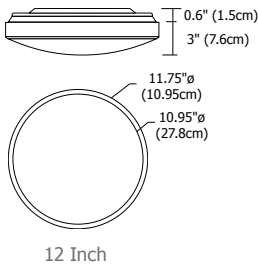

SATIN CEILING

Description:

Satin Ceiling series provides general light distribution through white frosted glass, which is surrounded by satin nickel trim. The 15" and 18" fluorescent versions are also available with an emergency light option (F1E); the 7" is only available in a halogen version.

Diffuser:

White

Body Finish:

Satin Nickel

Lamp Specification:

Halogen (H1) Lamp Included

7H1	75 Watt Type T3-78mm RSC Double End
12H1	200 Watt Type T3-118mm RSC Double End
15H1	250 Watt Type T3-118mm RSC Double End
18H1	300 Watt Type T3-118mm RSC Double End

Weight:

7	5 lbs (2 kg)
12	8 lbs (4 kg)
15	10 lbs (4.5 kg)
18	11 lbs (5 kg)

PROJECT:

FIXTURE
TYPE:

DATE: