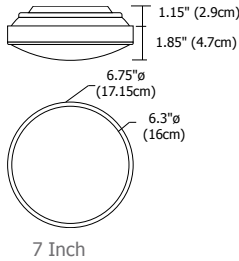

SATIN CEILING

Description:

Satin Ceiling series provides general light distribution through white frosted glass, which is surrounded by satin nickel trim. The 15" and 18" fluorescent versions are also available with an emergency light option (F1E); the 7" is only available in a halogen version.

Diffuser:

White

Body Finish:

Satin Nickel

Lamp Specification:

Halogen (H1) Lamp Included

7H1	75 Watt Type T3-78mm RSC Double End
12H1	200 Watt Type T3-118mm RSC Double End
15H1	250 Watt Type T3-118mm RSC Double End
18H1	300 Watt Type T3-118mm RSC Double End

Weight:

7	5 lbs (2 kg)
12	8 lbs (4 kg)
15	10 lbs (4.5 kg)
18	11 lbs (5 kg)

PROJECT:

FIXTURE
TYPE:

DATE: