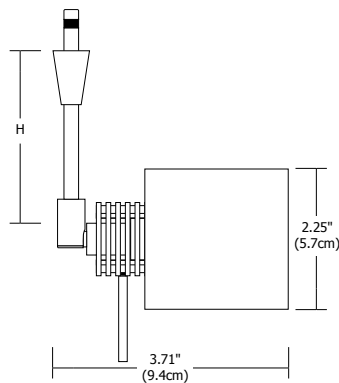

Removable Hot Aiming
Handle Supplied

Description:

The contemporary cylinder-shaped Rebel is a versatile spotlight with a handle that can be removed after hot aiming. It rotates 360° and tilts 90°, performing as either an accent light or a stylish down light. The fixture allows easy re-lamping and holds up to three accessories.

System Compatibility:

Monorail (M) or Monorail 2 Circuit (M2). Use Fast Jack (FJ) version for FJ canopies

Height:

1" (2.5cm), 3" (7.6cm) 6" (15.2cm), 12" (30.5cm) or 18" (45.7cm)

Finish:

Satin Nickel, Polished Nickel, Antique Bronze, or White (only with FJ version)

Lamp Specification:

Maximum 50 watt IR MR16 lamp GU 5.3 base - 12 or 24 volt
Maximum 37W IR MR16 lamp with bronze finish (sold separately)

Optical Accessories (sold separately):

Hexcell Louver, Glass Lenses or Snoot

Weight:

.84 lb (.38 kg)

System	Fixture	Height (H)	Finish
FJ	REB	1	SN
FJ Fast Jack	REB Rebel	1 1" (2.5cm)	SN Satin Nickel
M Monorail		3 3" (7.6cm)	PN Polished Nickel
M2 Monorail 2 Circuit		6 6" (15.2cm)	BZ Antique Bronze
		12 12" (30.5cm)	WH White (only with FJ canopy)
		18 18" (45.7cm)