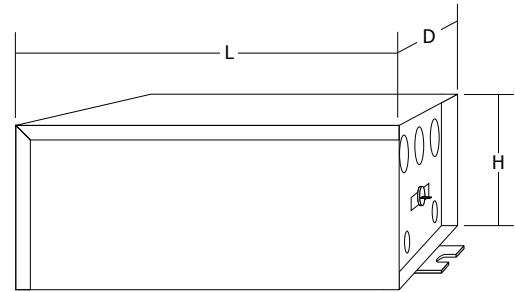

T-300-12

Description:

The 300 watt 12 volt magnetic remote mount transformer converts line voltage into 12 volt power and are protected by fast-acting circuit breakers. The safe-to-touch low voltage output powers Monorail systems up to 300 watts using 12 volt lamps. All 12 volt remote magnetic transformers are LED compatible with 12 volt AC LEDs.

Power Input:

120 volts AC 2.5 Amp
230 volt AC 1.3 Amp
277 volt AC 1.1 Amp

Power Output:

12 volts AC 300 watt 25 Amp

Installation:

Remote magnetic transformers must be installed in an accessible location, such as an attic or in a closet, up to 20 feet from the power feed canopy. Plug in version available.

Dimensions:

8.75"(L) x 4.4"(D) x 3.8"(H)
(22.2cm x 11.2cm x 9.7cm)

Weight:

8.41 lb (3.81 kg)

System	Power/Voltage Output	Type
T	300 - 12	Standard 120V (leave blank)
T Remote Transformer	300-12 300 Watt 12 Volt	2 230V 50Hz 3 277V 60Hz