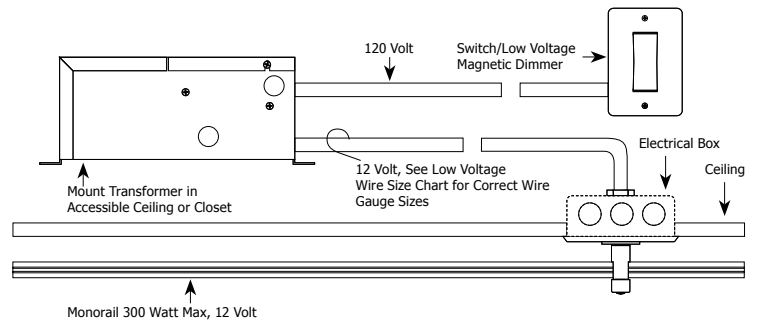

Weight:

8.41 lb (3.81 kg)

System	Power/Voltage Output	Type
T	300 - 12	Standard 120V (leave blank)
T Remote Transformer	300-12 300 Watt 12 Volt	2 230V 50Hz 3 277V 60Hz

Compatible Power Feed Canopies				
☐		MP - 4RD MP Monorail Power Feed 4" Round Canopy	1 1 1" (2.5cm) 6 6" (15.2) 12 12" (30.5cm) 24 24" (61cm) 36 36" (91.4cm) 48 48" (122cm) 96 96" (243.8cm)	SN SN Satin Nickel PN Polished Nickel BZ Antique Bronze
☐		MP - 4RD MP Monorail Power Feed 4" Round Canopy	A A 12' (3.7m) Adjustable Cable	SN SN Satin Nickel PN Polished Nickel BZ Antique Bronze
☐		MP - 4RD MP Monorail Power Feed 4" Round Canopy	FE FE Feed End Wall	SN SN Satin Nickel PN Polished Nickel BZ Antique Bronze
☐		MP - 4RD MP Monorail Power Feed 4" Round Canopy	ME ME Adjustable Monorail Feed End	SN SN Satin Nickel PN Polished Nickel BZ Antique Bronze
☐		MP - 2SQ MP Monorail Power Feed 2" Square Canopy J-Box Included	1 1 1" (2.5cm)	SN SN Satin Nickel PN Polished Nickel BZ Antique Bronze
☐		MP - 2SQ MP Monorail Power Feed 2" Square Canopy J-Box Included	FE FE Feed End Wall	SN SN Satin Nickel PN Polished Nickel BZ Antique Bronze