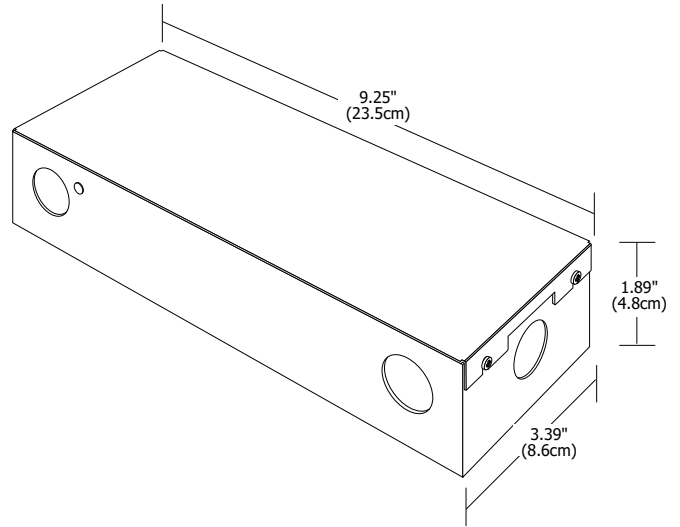

300W/12V ELECTRONIC REMOTE TRANSFORMER

TRANSFORMER 12V
300W
SINGLE FEED
ELECTRONIC

Remote Transformer 300W 12V Electronic

Remote single feed 300 watt electronic transformer converts standard 120 volt line voltage to 300 watt 12 volt output. To be mounted in an accessible location. Consult Low Voltage Wire Size Chart for proper gauge wire to be used between remote transformer and power feed. Power feed or power feed canopy required, sold separately.

Dimming:

With 600 watt low voltage electronic dimmer
*LEDs are not dimmable with this transformer

Mounting Requirements:

Must be in accessible location

Weight:

1.5 lb (.67 kg)

Ordering Code

TEB	-	300	-	12
TEB Transformer Electronic in Box		300 300 Watt		12 12 Volt

LOW VOLTAGE WIRE SIZE CHART

Use to decide the correct copper wire size for a recommended 3 percent voltage drop. The length shown is the length of wire from the transformer to the power feed canopy/J-Box.