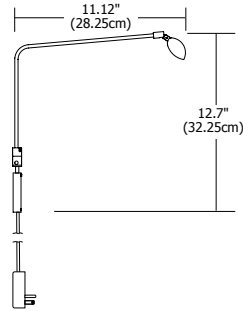

Dimensions

Cody 6 H 1.65" x W 6.4" x D 11.12" (H 4.2cm x W 16.25cm x D 28.25cm)
 Cody 12 H 1.65" x W 12.4" x D 13" (H 4.2cm x W 31.5cm x D 33cm)

Fixture	Size (Shade)	Finish	Voltage
CPL	6	SN	Standard 120V (leave blank)
<small>CPL Cody Picture Light</small>	<small>6 6.4" (16.25cm) 12 12.4" (31.5cm)</small>	<small>SN Satin Nickel BK Black BZ Antique Bronze SB Satin Brass</small>	<small>2 230V 50Hz 3 277V 60Hz P Plug In (120-12V) transformer with 10 ft long cord</small>

PROJECT:

FIXTURE TYPE:

DATE:

FOOTCANDLE CHARTS

No UV or IR
3000K to bring out the blues
High R9 to bring out the reds

CODY 6" provides uniform illumination to 18" square frames

Cody 6" Plug In

Cody 6" Plug In