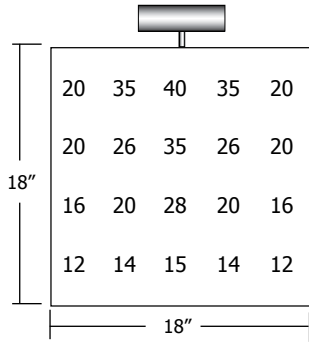

FOOTCANDLE CHARTS

No UV or IR
3000K to bring out the blues
High R9 to bring out the reds

CODY 6" provides uniform illumination to 18" square frames

Cody 6" Plug In