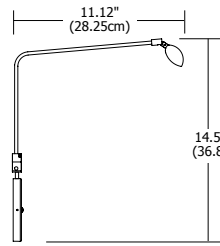

CODY 12" provides uniform illumination to 32" square frames

Cody 12" Canopy