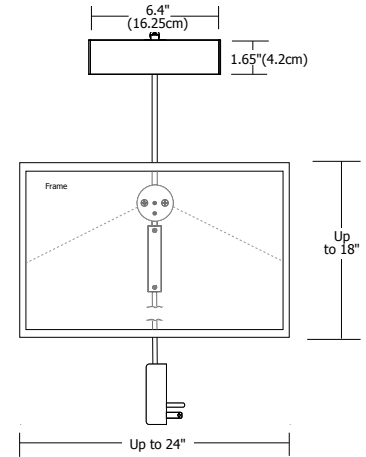

Cody 6" Plug In