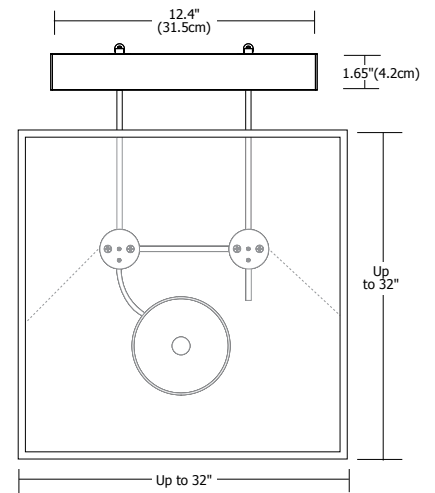

Cody 12" Canopy