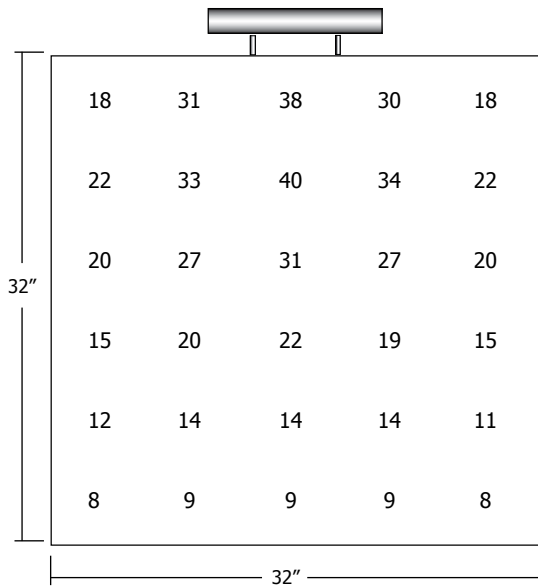

CODY 12" provides uniform illumination to 32" square frames

Cody 12" Canopy