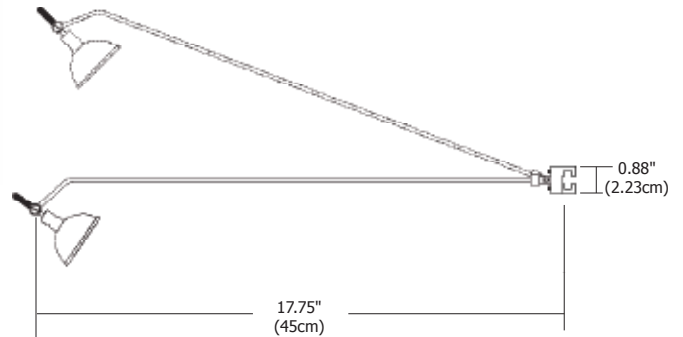

REV.04.27.15

Monorail Wall

Monorail Wall Curve arm length is 16" (41cm) long, while Line arm length is 17.75" (45cm) long. Fixtures feature an adjustable head that rotates 360° and tilts 90°. The fixture holds up to 3 lenses or louvers (comes with clear glass). Uses max 50 watts MR16 Lamp (not included).

Lamp Type:
Up to 75 watt MR16.

Compatible Accessories or Finished Items:
S6 and S7 back shades, louvers and glass lenses are the applicable accessories (sold separately).

Finish:
Satin Nickel or Polished Nickel

Weight:
.3 lb (.14 kg)

PROJECT:

FIXTURE
TYPE:

DATE: