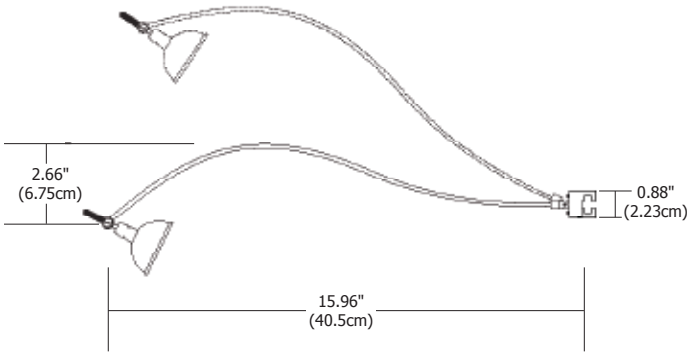

REV.04.27.15

Monorail Wall

Monorail Wall Curve arm length is 16" (41cm) long, while Line arm length is 17.75" (45cm) long. Fixtures feature an adjustable head that rotates 360° and tilts 90°. The fixture holds up to 3 lenses or louvers (comes with clear glass). Uses max 50 watts MR16 Lamp (not included).

Lamp Type:
Up to 75 watt MR16.

Compatible Accessories or Finished Items:
S6 and S7 back shades, louvers and glass lenses are the applicable accessories (sold separately).

Finish:
Satin Nickel or Polished Nickel

Weight:
.3 lb (.14 kg)

PROJECT:

FIXTURE
TYPE:

DATE: