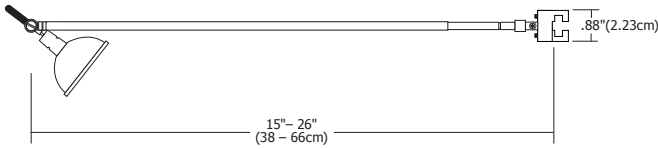

REV.07.16.14

Description:

Monorail Tellie arm length extends from 15" (38cm) to 26" (66cm) long. The fully adjustable head rotates 360° and tilts 90°. The fixture holds up to 3 lenses or louvers (comes with clear glass).

Lamp Type:

50 watt IR MR16 or 6 watt LED lamp (not included).

Finish:

Polished Nickel

Weight:

.3 lb (.14 kg)

System	Fixture	Finish
MW	TEL	PN
<small>MW Monorail Wall</small>	<small>TEL Tellie Fixture Head</small>	<small>PN Polished Nickel</small>