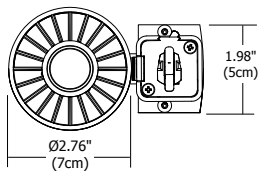

CLASSIC VERTICAL SPOT 3

REV.12.10.15

Description:

The Classic Vertical Spot 3, an adjustable vertical spot track fixture, is compatible with single circuit 120V Juno^{®1}, Halo^{®2} or Philips Lightolier^{®3} track systems. Fixture includes die-cast aluminum track adaptor housing and offers 350-degree horizontal rotation, as well as 320-degree vertical rotation. Vertical Spot 3 uses a 3000K LED and includes interchangeable 18, 25 and 42-degree beam reflectors. Integrated heat sink allows for 50,000 hour lifetime at 70% lumen maintenance. Features an on/off switch at track connection. UL Listed for dry locations only. Includes a 5 year warranty.