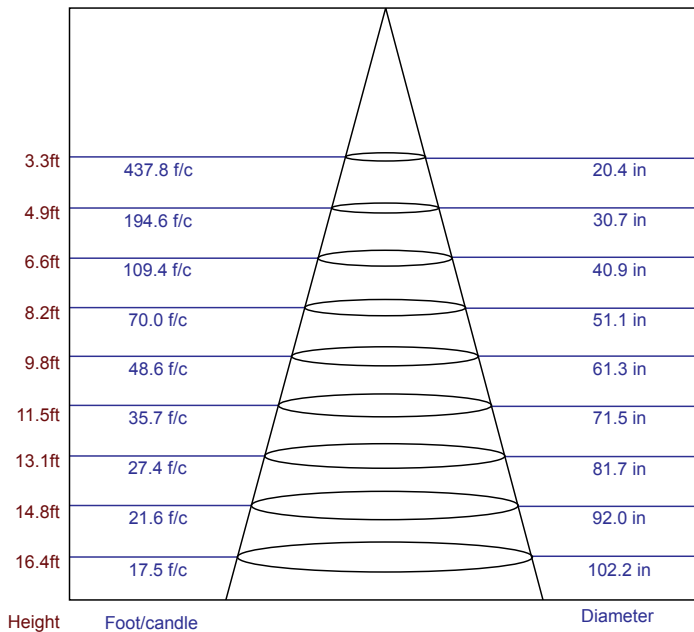

The Beam Reflector 3 adjusts the spread of the light beam. Available in 18, 25, and 42 degree options. All 3 interchangeable versions are included with Classic Vertical Spot 3 and also sold separately.

Type	Beam Spread
BR3	18D
BR3 Beam Reflector 3	18D 18 degrees 25D 25 degrees 42D 42 degrees

Cross Baffle

The Cross Baffle accessory reduces glare.

Type	Accessory
CLS	CB
CLS Classic Spot	CB Cross Baffle

PROJECT:

FIXTURE
TYPE:

DATE:

18 Degree Beam Reflector

25 Degree Beam Reflector

42 Degree Beam Reflector

PROJECT:

FIXTURE
TYPE:

DATE: