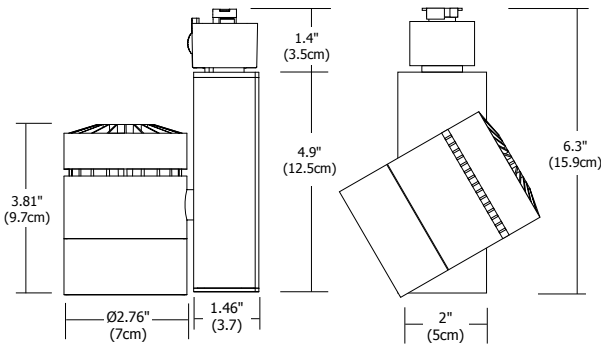

CLASSIC VERTICAL SPOT 3

REV.12.10.15

Description:

The Classic Vertical Spot 3, an adjustable vertical spot track fixture, is compatible with single circuit 120V Juno^{®1}, Halo^{®2} or Philips Lightolier^{®3} track systems. Fixture includes die-cast aluminum track adaptor housing and offers 350-degree horizontal rotation, as well as 320-degree vertical rotation. Vertical Spot 3 uses a 3000K LED and includes interchangeable 18, 25 and 42-degree beam reflectors. Integrated heat sink allows for 50,000 hour lifetime at 70% lumen maintenance. Features an on/off switch at track connection. UL Listed for dry locations only. Includes a 5 year warranty.