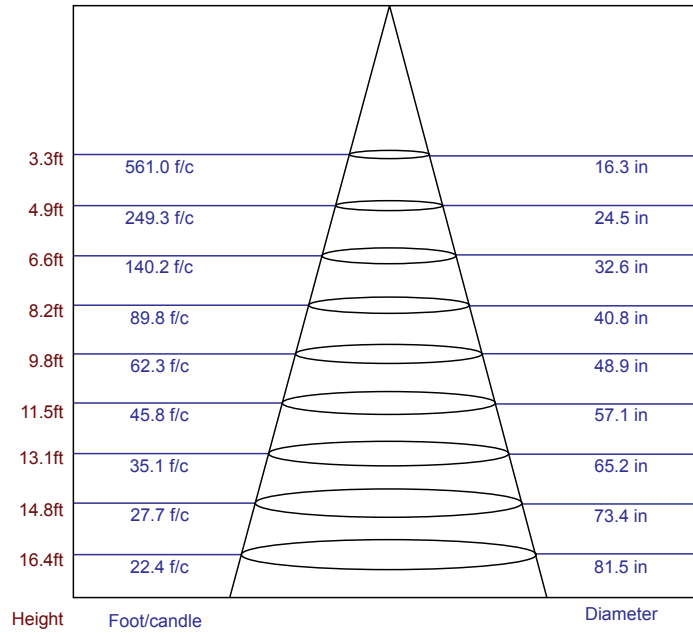

The Beam Reflector 3 adjusts the spread of the light beam. Available in 18, 25, and 42 degree options. All 3 interchangeable versions are included with Classic Vertical Spot 3 and also sold separately.

Type	Beam Spread
BR3	18D
BR3 Beam Reflector 3	18D 18 degrees 25D 25 degrees 42D 42 degrees

Cross Baffle

The Cross Baffle accessory reduces glare.

Type	Accessory
CLS	CB
CLS Classic Spot	CB Cross Baffle

PROJECT:

FIXTURE
TYPE:

DATE:

18 Degree Beam Reflector

25 Degree Beam Reflector

42 Degree Beam Reflector

PROJECT:

FIXTURE
TYPE:

DATE: