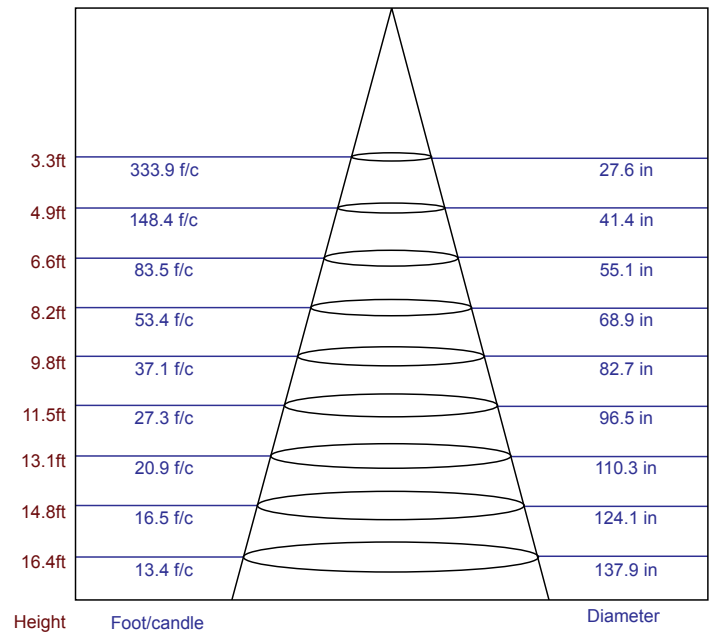

FIXTURE
TYPE:

DATE:

18 Degree Beam Reflector

25 Degree Beam Reflector

42 Degree Beam Reflector

PROJECT:

FIXTURE
TYPE:

DATE: