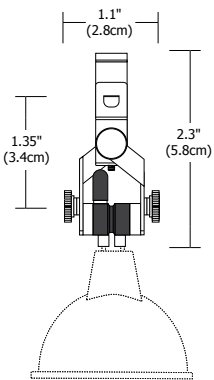

**System Compatibility:**

Monorail (M)

**Height:**

1.35" (3.4cm)

**Finish:**

Satin Nickel, Polished Nickel or Antique Bronze

**Lamp Specification:**

Maximum 75 watt MR16 GU5.3 base - 12 or 24 volt **LED** MR16-12VAC (compatible with no shade, S2 or S7 mesh shade, sold separately)

**Optional Shade Accessories (sold separately):**

S1 – Little Solid Shade, S2 – Little Mesh Shade, S3 – Round Glass Shade, S6 – Solid Back Shade, S7 – Mesh Back Shade or LH16 – Louver Lens Holder

**Optical Accessories (sold separately):**

Hexcell Louver, Glass Lenses or Snoot

**Weight:**

.10 lb (.05 kg)

**SHADE ACCESSORY CODE**

| System            | Fixture          | Finish  | Accessory  | Glass Color*   | Finish   |
|-------------------|------------------|---|--|--|--|
| <b>M</b>          | <b>VES</b>       | <b>SN</b>   | <b>S3</b>  | <b>AM</b>  | <b>SN</b>  |
| <b>M</b> Monorail | <b>VES</b> Vespa | <b>SN</b> Satin Nickel<br><b>PN</b> Polished Nickel<br><b>BZ</b> Antique Bronze | <b>S1</b> Little Solid Shade<br><b>S2</b> Little Mesh Shade<br><b>S3</b> Round Glass Shade<br><b>S6</b> Solid Back Shade<br><b>S7</b> Mesh Back Shade<br><b>LH16</b> Lens Holder | <b>AM</b> Amber<br><b>WH</b> White<br>*Leave Blank for S1, S2, S6, S7 and LH16 | <b>SN</b> Satin Nickel (S1, S2, S3, S6, LH16)<br><b>PN</b> Polished Nickel<br><b>BZ</b> Antique Bronze<br><b>BK</b> Black (S1, S2, S6, S7, LH16) |