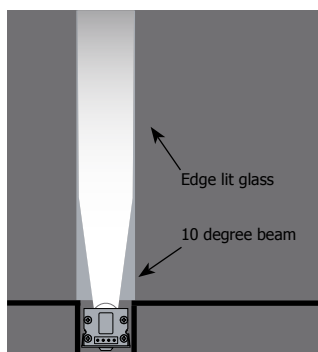

Application: Electronic low-voltage dimming for 2.3W/12V Light Channel Micro Grazer

Power Supply: 60 watt, 120 volt input, 12 volt DC output PSB-60W-ELV-12VDC

Dimming: Dimmable with low voltage electronic dimmer using power supply above. See power supply spec sheet for additional details. Lutron: Diva DVELV-300P; Skylark SELV-300P; Maestro MAELV-600 dimmers are recommended

Grazing Light Along Edge Lit Glass