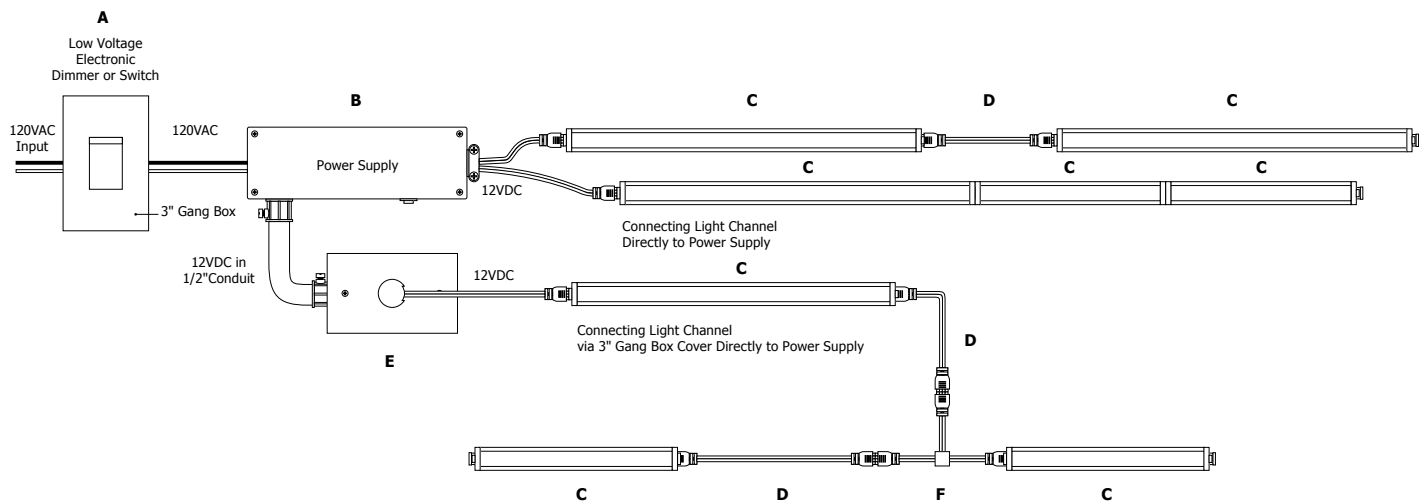

Application: Electronic low-voltage dimming for 2.3W/12V Light Channel Micro Grazer

Power Supply: 60 watt, 120 volt input, 12 volt DC output PSB-60W-ELV-12VDC

Dimming: Dimmable with low voltage electronic dimmer using power supply above. See power supply spec sheet for additional details. Lutron: Diva DVELV-300P; Skylark SELV-300P; Maestro MAELV-600 dimmers are recommended

Grazing Light Along Edge Lit Glass