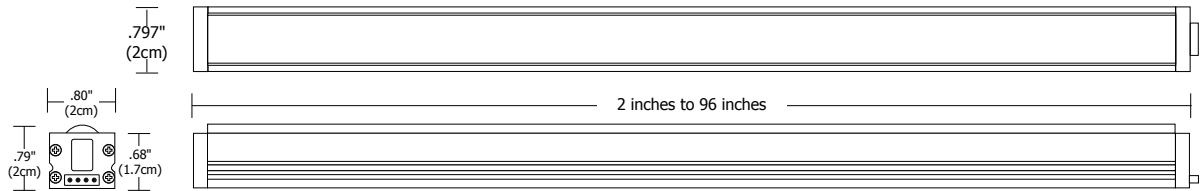

MICRO GRAZER LIGHT CHANNEL 2.3W, 12V HIGH OUTPUT, PREMIUM CRI (80+)

REV.08.23.16

Description:

The Light Channel Micro Grazer LED features 12 volt Soft Strip Premium (SS2P) included inside a slim, paintable aluminum extrusion. The asymmetrical 10 degree lens is ideal for creating dramatic grazing effects. The flexible linear system is sold in 2 inch increments up to 96 inches and includes mounting clip with each 2 foot section; fixtures can be linked end-to-end with plug-in or flexible connectors for a maximum length of 25 feet. At only 2.3 watts, each foot of Light Channel contains 36 warm-white, high CRI LEDs with excellent color rendering. The surface mount fixtures are powered by a 60 watt power supply, which is dimmable with an electronic low voltage dimmer. Includes a 6 foot power feed cable. Fixture includes a 5 year warranty.

System	Voltage	Length in Inches	Color Temperature	Finish
LCMG	12V	58	WW	SA
<small>LCMG Light Channel Micro Grazer</small>	<small>12V 12 Volt</small>	<small>2-96 Order in 2 inch increments up to 96 inches (quick ship 12, 24, 36, 48 & 96)</small>	<small>WW Warm White (3,000K)</small>	<small>SA Satin Aluminum</small>