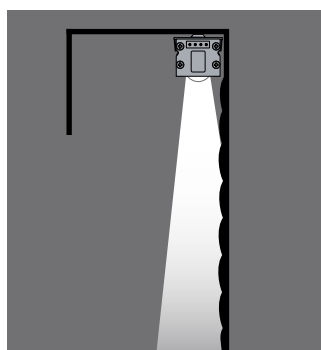

Grazing Light Along Edge Lit Glass

Grazing Light Along Textured Wall

- A. Lutron Dimmers
  Diva **DVELV-300P** or Skylark **SELV-300P**
- B. 60W 12VDC Power Supply
  PSB-60W-ELV-12VDC
- C. Light Channel Micro Wall Grazer
  LCMG-12V-_-WW-_-
- D. Flexible connector order to length
  LC-CFX-_-
- E. Optional: 3" Rectangle Canopy Cover **3RE-WH** or
  4" Round Canopy Cover **4RD-WH** or
  Splice Box **1RB-WH**
- F. 3" Flexible T-Connector
  SS-CFXT-3IN

PROJECT:

FIXTURE
TYPE:

DATE: