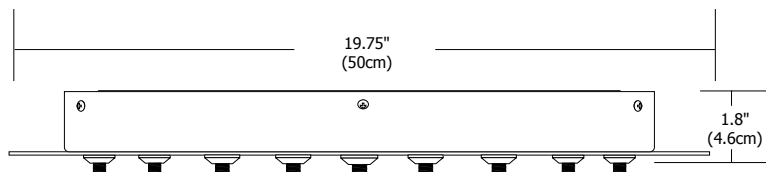

## 16" Round 5, 7 and 9 Port Fast Jack Canopy

The 16" round canopy contains 5, 7 or 9 Fast Jack Ports and mounts to a standard 4" electrical box with plaster ring, or to an octagon box. It includes 3 drywall anchors for additional ceiling support. Halogen version accepts a maximum 12 volt, 50 watt load per port and LED version accepts 40 watt maximum load per port, totaling: 250W (200W LED) for 5-Port, 350W (280W LED) for 7-Port or 450W (360W LED) for 9-Port. Halogen version is dimmable with standard electronic dimmer. **LED** dimming range varies: reference corresponding fixture specification sheet, at [www.edgelighting.com](http://www.edgelighting.com), for dimming details. \*LED version can also be used with maximum of 50 watt halogen load per port.

### Weight:

10 lb (4.5kg)

System	Canopy	Type	Ports	Watts	Finish	Voltage Input
<b>FJP</b>	<b>16RD</b>	Halogen (leave blank)	<b>5</b>	<b>50W</b>	<b>SN</b>	Standard 120V (leave blank)
FJP Fast Jack Power Feed	16RD 16" Round	LED LED	5 5 Ports 7 7 Ports 9 9 Ports	50W 50 Watts per Port	SN Satin Nickel	2 230V 50Hz 3 277V 60Hz (Halogen only)

## 20" Round 17 Port Fast Jack Canopy

The 20" Round 17-Port Fast Jack Canopy mounts to a standard 4" electrical box with plaster ring, or to an octagon box. It includes 3 anchors for additional ceiling support. Both halogen and **LED** versions accept maximum of 20 watt 12 volt load per port, total of 340 watts. Halogen version is dimmable with standard electronic dimmer. **LED** dimming range varies: reference corresponding fixture specification sheet, at [www.edgelighting.com](http://www.edgelighting.com), for dimming details.