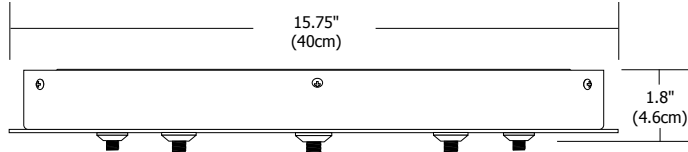

## 16" Round 5, 7 and 9 Port Fast Jack Canopy

The 16" round canopy contains 5, 7 or 9 Fast Jack Ports and mounts to a standard 4" electrical box with plaster ring, or to an octagon box. It includes 3 drywall anchors for additional ceiling support. Halogen version accepts a maximum 12 volt, 50 watt load per port and LED version accepts 40 watt maximum load per port, totaling: 250W (200W LED) for 5-Port, 350W (280W LED) for 7-Port or 450W (360W LED) for 9-Port. Halogen version is dimmable with standard electronic dimmer. **LED** dimming range varies: reference corresponding fixture specification sheet, at [www.edgelighting.com](http://www.edgelighting.com), for dimming details. \*LED version can also be used with maximum of 50 watt halogen load per port.

### Weight:

10 lb (4.5kg)

System	Canopy	Type	Ports	Watts	Finish	Voltage Input
<b>FJP</b>	<b>16RD</b>	Halogen (leave blank)	<b>5</b>	<b>50W</b>	<b>SN</b>	Standard 120V (leave blank)
FJP Fast Jack Power Feed	16RD 16" Round	LED LED	5 5 Ports 7 7 Ports 9 9 Ports	50W 50 Watts per Port	SN Satin Nickel	2 230V 50Hz 3 277V 60Hz (Halogen only)

## 20" Round 17 Port Fast Jack Canopy

The 20" Round 17-Port Fast Jack Canopy mounts to a standard 4" electrical box with plaster ring, or to an octagon box. It includes 3 anchors for additional ceiling support. Both halogen and **LED** versions accept maximum of 20 watt 12 volt load per port, total of 340 watts. Halogen version is dimmable with standard electronic dimmer. **LED** dimming range varies: reference corresponding fixture specification sheet, at [www.edgelighting.com](http://www.edgelighting.com), for dimming details.