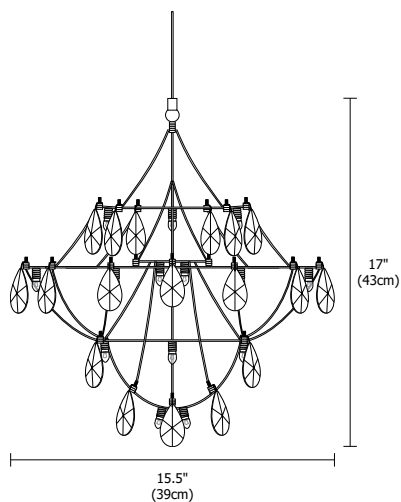

Description

Crystal Galaxy is a miniature polished nickel chandelier with crystals intertwined throughout the fixture. Eight feet of field-cutable coaxial cable provided.

System Compatibility

Monorail (M), Monorail 2 Circuit (M2) or Fast Jack (FJ) power canopy

Finish

Satin Nickel

Lamp Specification

30 x 2W Xenon (lamps included)

Weight

4.5lb (2kg) - 16 Inches

System	Shade	Voltage	Finish
FJ	CRYGA16	12	SN
<small>FJ Fast Jack M Monorail M2 Monorail 2 Circuit</small>	<small>CRYGA16 Crystal Galaxy 16" (15.5")</small>	<small>12 12 Volt</small>	<small>SN Satin Nickel</small>