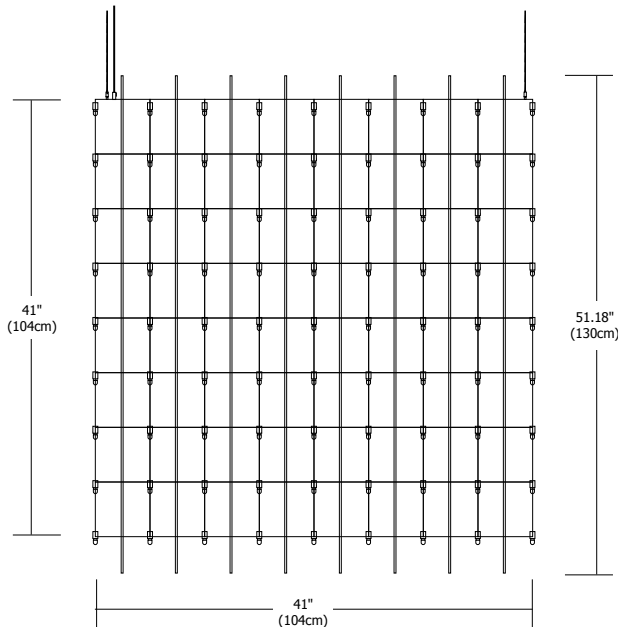

**Description**

Universo Suspension resembles a celestial shape with its interwoven shafts of glass and metal that beam in all directions. The dimmable fixture includes 216/548 0.3 watt 12 volt E10 base LED bulbs. Adjustable overall length of 78.7 inches.

**Finish**

Satin Nickel

**Lamp Specification**

UNIV-25-L1-SN 216 x 0.3 watt 12 volt E10 base LED bulbs  
 UNIV-41-L1-SN 548 x 0.3 watt 12 volt E10 base LED bulbs

**Total Wattage**

UNIV-25-L1-SN 65W  
 UNIV-41-L1-SN 165W

**Dimmer**

Dimmable with magnetic low-voltage dimmer

**Weight**

UNIV-25-L1-SN 40 lbs (18 kg)  
 UNIV-41-L1-SN 60 lbs (27 kg)

Product	Size	Lamp	Finish
<b>UNIV</b>	<b>25</b>	<b>L1</b>	<b>SN</b>
UNIV Universo	25 25" Wide 41 41" Wide	L1 LED	SN Satin Nickel

PROJECT:

FIXTURE TYPE:

DATE: