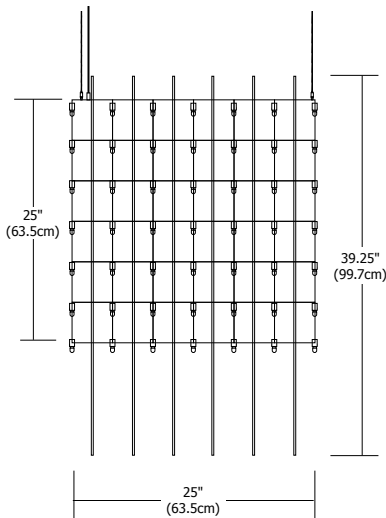

**Description**

Universo Suspension resembles a celestial shape with its interwoven shafts of glass and metal that beam in all directions. The dimmable fixture includes 216/548 0.3 watt 12 volt E10 base LED bulbs. Adjustable overall length of 78.7 inches.

**Finish**

Satin Nickel

**Lamp Specification**

UNIV-25-L1-SN 216 x 0.3 watt 12 volt E10 base LED bulbs  
 UNIV-41-L1-SN 548 x 0.3 watt 12 volt E10 base LED bulbs

**Total Wattage**

UNIV-25-L1-SN 65W  
 UNIV-41-L1-SN 165W

**Dimmer**

Dimmable with magnetic low-voltage dimmer

**Weight**

UNIV-25-L1-SN 40 lbs (18 kg)  
 UNIV-41-L1-SN 60 lbs (27 kg)

Product	Size	Lamp	Finish
<b>UNIV</b>	<b>25</b>	<b>L1</b>	<b>SN</b>
UNIV Universo	25 25" Wide 41 41" Wide	L1 LED	SN Satin Nickel

PROJECT:

FIXTURE TYPE:

DATE: