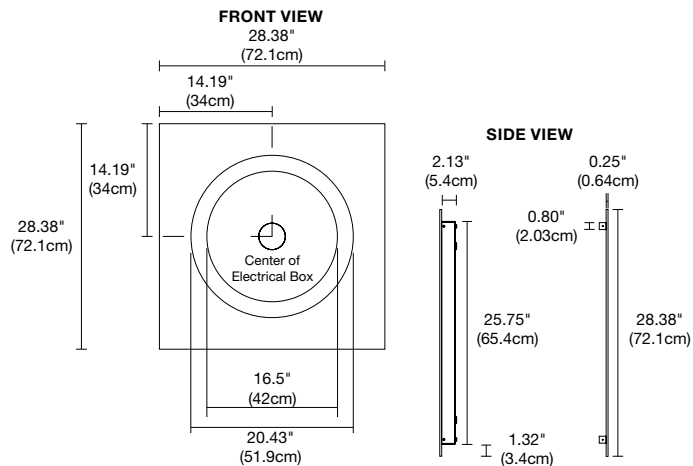

The Alice LED Mirror offers Static CCT and Warm Dim ranges from 3000K and dims to 2000K (30D) or 2700K that dims to 2000K (27D). Warm Dim Technology is Only Compatible with ELV Dimmers. In addition, commercial grade Static White CCT options ranging from 22K-57K are set behind a round inset of frosted glass, projecting an even glow of light. Dimensions 28.38" x 28.38" x 2.13" ADA Listed.

120 VAC

AVERAGE LAMP LIFE

50,000 hours

DIMMING

Dimmable with electronic low voltage dimmer

DIMENSIONS

28.38" x 28.38" x 2.13"

ACCESSORIES

Add Mirror Defogger **DF-RD15** to remove condensation (sold separately)

APPROVALS

ADA and ETL listed. Title 24. Assembled in America.

WEIGHT

28 lbs (12.7 kg)

3D MODEL

<https://3dwarehouse.sketchup.com/model/5c43e81d-dfe2-4aa3-abbc-1342e36bfe39/Alice-Mirror-LED-Dimmable>