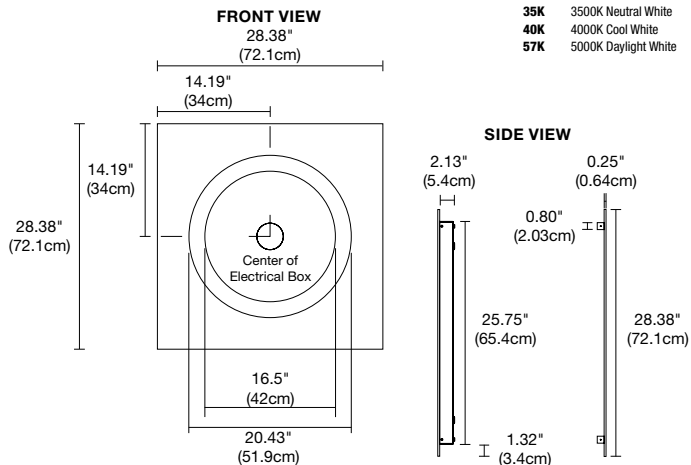

120 VAC

**AVERAGE LAMP LIFE**

50,000 hours

**DIMMING**

Dimmable with electronic low voltage dimmer

**DIMENSIONS**

28.38" x 28.38" x 2.13"

**ACCESSORIES**

- |              |   |           |     |            |     |            |          |
|--------------|---|-----------|-----|------------|-----|------------|----------|
| <b>ALICE</b> | Alice LED surface mounted square mirror | <b>28</b> | 28" | <b>LED</b> | LED | <b>27D</b> | WARM DIM |
| <b>22K</b>   | 2200K Candle White                      |           |     |            |     |            |          |
| <b>24K</b>   | 2400K Very Warm White                   |           |     |            |     |            |          |
| <b>27D</b>   | 2700D Warm Dim (5W Only)                |           |     |            |     |            |          |
| <b>27K</b>   | 2700K Incandescent White                |           |     |            |     |            |          |
| <b>30D</b>   | 3000D Warm Dim (5W Only)                |           |     |            |     |            |          |
| <b>30K</b>   | 3000K Warm White                        |           |     |            |     |            |          |
| <b>35K</b>   | 3500K Neutral White                     |           |     |            |     |            |          |
| <b>40K</b>   | 4000K Cool White                        |           |     |            |     |            |          |
| <b>57K</b>   | 5000K Daylight White                    |           |     |            |     |            |          |