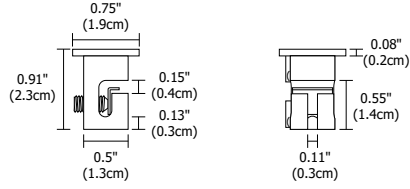

CHANNEL SUSPENSION SWAG HOOK

REV03.13.17

Channel Suspension Swag Hook

Swag Hook extends a cable to an electrical box that is not located directly above desired fixture location.

System	Type
CS	SWAG
CS Channel Suspension	SWAG Swag Hook