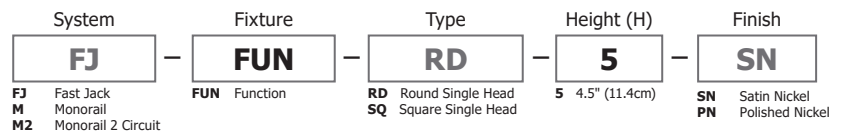

Weight:

.30 lb (.14 kg)

PROJECT	FIXTURE TYPE	DATE