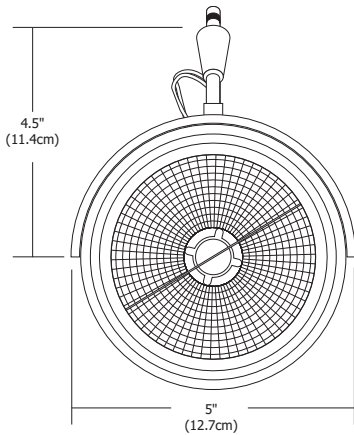

FUNCTION ROUND & SQUARE - FAST JACK FIXTURE HEAD

REV 12.05.17

DESIGNED BY GREGORY KAY | MADE IN USA

FJ-FUN-SQ-5-SN
Fast Jack Function Square in Satin Nickel

FJP-4SQ-SN
Canopy & Transformer in Satin Nickel

FJ-FUN-SQ-5-SN
Function Square Head in Satin Nickel

FJP-4RD-SN
Canopy & Transformer in Satin Nickel

FJ-FUN-RD-5-SN
Function Round Head in Satin Nickel

Description:

The geometric Function head performs as a long range spotlight using an AR111 low voltage Halogen lamp. Available in round or square versions, the easily adjustable accent light rotates 360° and tilts 180°.

System Compatibility:

Monorail (M) or Monorail 2 Circuit (M2) Use Fast Jack (FJ) version for FJ canopies

Height:

4.5" (11.4cm)

Finish:

Satin Nickel or Polished Nickel

Lamp Specification:

Maximum 75 watt AR111 lamp with screw terminals – 12 volt (sold separately)

Weight:

.30 lb (.14 kg)

PROJECT	FIXTURE TYPE	DATE
---------	--------------	------