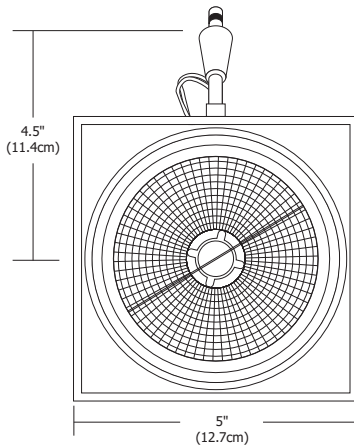

FUNCTION ROUND & SQUARE - FAST JACK FIXTURE HEAD

REV 12.05.17

DESIGNED BY GREGORY KAY | MADE IN USA

FJ-FUN-SQ-5-SN
Fast Jack Function Square in Satin Nickel

FJP-4SQ-SN
Canopy & Transformer in Satin Nickel

FJ-FUN-SQ-5-SN
Function Square Head in Satin Nickel

FJP-4RD-SN
Canopy & Transformer in Satin Nickel

FJ-FUN-RD-5-SN
Function Round Head in Satin Nickel

Description:

The geometric Function head performs as a long range spotlight using an AR111 low voltage Halogen lamp. Available in round or square versions, the easily adjustable accent light rotates 360° and tilts 180°.

System Compatibility:

Monorail (M) or Monorail 2 Circuit (M2) Use Fast Jack (FJ) version for FJ canopies

Height:

4.5" (11.4cm)

Finish:

Satin Nickel or Polished Nickel

Lamp Specification:

Maximum 75 watt AR111 lamp with screw terminals – 12 volt (sold separately)

Weight:

.30 lb (.14 kg)

PROJECT	FIXTURE TYPE	DATE
---------	--------------	------