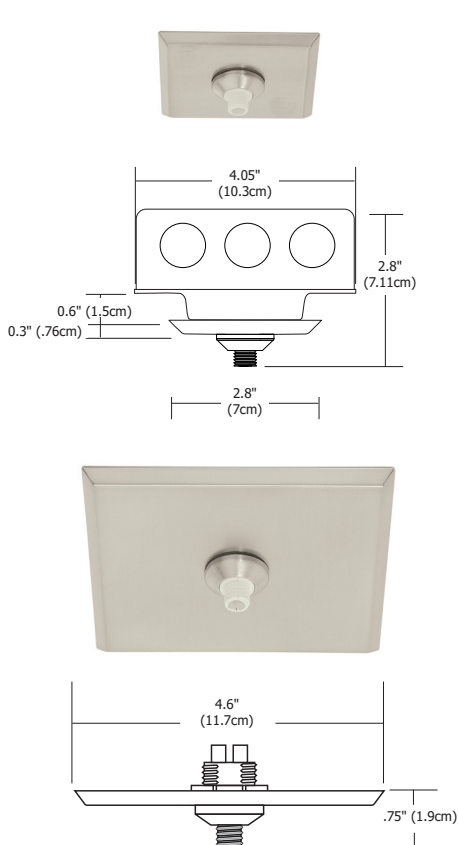

2" & 4" Round Fast Jack Canopy

The 2" & 4" LED Round Fast Jack Canopies mount to a standard 4" electrical box that houses a 60W 12VAC LED power supply (included).

*LED version can also be used with maximum of 50 watt halogen load per port.
Compatible with Lutron Diva, Skylark and Legrand ELV dimmers

System	Canopy	Lamp	Finish
FJP	2RD	LED	SN
FJP Fast Jack Power Feed	2RD 2.8" Round 4RD 4.6" Round	LED LED	SN Satin Nickel PN Polished Nickel BZ Antique Bronze WH White SB Satin Brass

2" & 4" Square Fast Jack Canopy

The 2" & 4" LED Square Fast Jack Canopy mounts to a standard 4" electrical box that houses a 60W 12VAC LED power supply (included).

*LED version can also be used with maximum of 50 watt halogen load per port.
Compatible with Lutron Diva, Skylark and Legrand ELV dimmers

System	Canopy	Lamp	Finish
FJP	2SQ	LED	SN
FJP Fast Jack Power Feed	2SQ 2.8" Square 4SQ 4.6" Square	LED LED	SN Satin Nickel PN Polished Nickel BZ Antique Bronze WH White SB Satin Brass

PROJECT	FIXTURE TYPE	DATE
---------	--------------	------