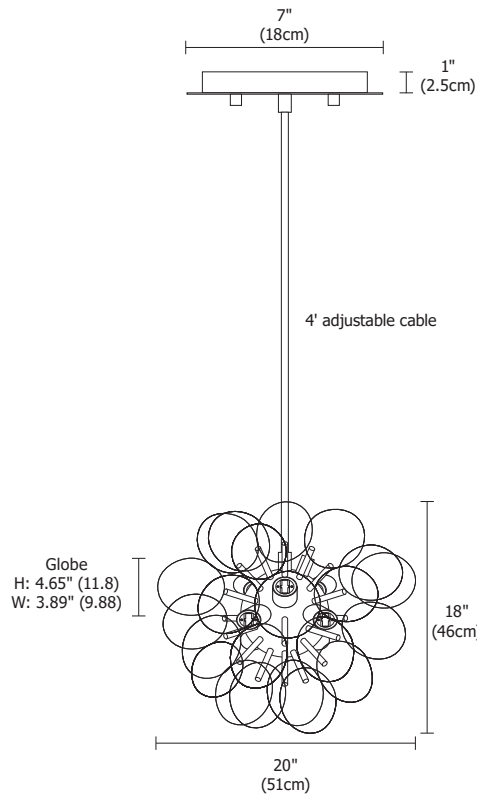

GRAZIE-S-CH-CH

GRAZIE-S-CL-CH

Description

Grazie suspension features clear, chrome, cognac or smoke glass balls with a chrome canopy to create a stunning effect in any room. Eight 25 watt 120 volt candelabra base half-chrome globe incandescent lamp included. General light distribution.

Diffuser

Clear, Chrome

Canopy Finish

Chrome

Lamp Specification

Maximum 8x25 watt, 120 volt candelabra base half-chrome globe incandescent lamp per socket

Total Wattage

200W

Dimmer

Incandescent

Weight

15 lbs (6.8kg)

PROJECT	FIXTURE TYPE	DATE
---------	--------------	------