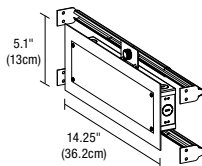

0-10 VOLT (010) POWER SUPPLIES & RECOMMENDED DIMMERS†		
ORDERING CODES	PSB-3X96W-010-24VDC	PSB-4X96W-010-24VDC
SPECIFICATIONS		
MAXIMUM LOAD	3X96W	4X96W
INPUT VOLTAGE	120-277VAC	120-277VAC
OUTPUT VOLTAGE	24VDC	24VDC
DIMENSIONS	14" X 10" X 3"	17" X 13" X 3"
CLASSIFICATION	CLASS 2	CLASS 2
IN WALL MOUNTING	N/A	N/A
DIMMING AND CONTROLS		
PHILIPS SUNRISE: SR1200ZTUNV	•	•
LUTRON DIVA: DVTV-WH	•	•
LUTRON NOVA T: NTSTV-DV-XX	•	•
LUTRON GRAFIX EYE QS: QSGRJ-XP	•	•
LUTRON RADIO RA2: RRD-10ND	•	•
LEVITON: LEV40050	•	•
LEVITON IP710-LFZ	•	•
LEGRAND: ADPD4FBL3P2W4	•	•

†22K - 57K color temperatures are compatible with 0-10V, ELV, and Lutron Hi-lume® Power Supplies. Warm Dim (27D, 30D) color temperatures are only compatible with ELV power supplies. Tunable White (2K4K) color temperature is compatible with 0-10V, ELV, DMX, and Lutron Hi-lume® Power Supplies. Dynamic Color (RGB, RGB+W) and Static Color (Amber, Blue, Green, or Red) are compatible with DMX Power Supplies.

5.1 x 14.25 inch In-Wall Mounting Kit: Includes power supply, box cover and stud hangers for installing Junction Box in wall. Select "IW" in the options section of compatible power supply ordering codes if an In-Wall Mounting Kit is needed.

Ordering Codes: PSB-25W-010-24VDC-IW, PSB-60W-010-24VDC-IW, PSB-96W-010-24VDC-IW