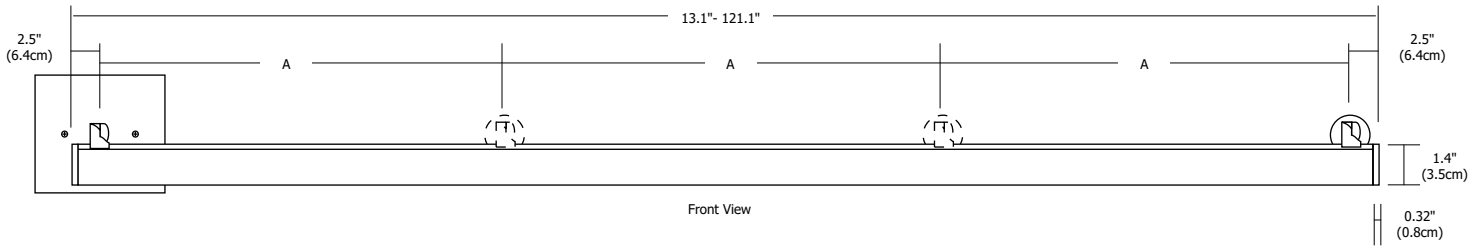

Satin Aluminum  
**SA**

Satin Nickel  
**SN**

Antique Bronze  
**BZ**

Satin Black  
**BK**

Chrome  
**CH**

White  
**WH**

Fixture Mounted 14 inches from wall

	[Image of fixture]					
1'	91	91	91	91	91	91
2'	52	52	52	52	52	52
3'	28	28	28	28	28	28
4'	22	22	22	22	22	22
5'	14	14	14	14	14	14
6'	11	11	11	11	11	11
7'	9	9	9	9	9	9
8'	5	5	5	5	5	5

PROJECT:

FIXTURE  
TYPE:

DATE:

**KURVE DISPLAY SIGN ACTUAL LENGTH**

ORDERING CODE (NOMINAL SIZE)	LENGTH (INCHES)	STEM QUANTITY	STEM SPACING (A)
12IN	13.1	2	8.1
15IN	15.5	2	10.5
17IN	17.9	2	12.9
20IN	20.3	2	15.3
22IN	22.7	2	17.7
24IN	25.1	2	20.1
27IN	27.5	2	22.5
29IN	29.9	2	24.9
32IN	32.3	2	27.3
34IN	34.7	2	29.7
36IN	37.1	2	32.1
39IN	39.5	2	34.5
41IN	41.9	2	36.9
44IN	44.3	2	39.3
46IN	46.7	2	41.7
48IN	49.1	2	44.1
51IN	51.5	3	23.25
53IN	53.9	3	24.45
56IN	56.3	3	25.65
58IN	58.7	3	26.85
60IN	61.1	3	28.05
63IN	63.5	3	29.25
65IN	65.9	3	30.45
68IN	68.3	3	31.65
70IN	70.7	3	32.85
72IN	73.1	3	34.05
75IN	75.5	3	35.25
77IN	77.9	3	36.45
80IN	80.3	3	37.65
82IN	82.7	3	38.85
84IN	85.1	3	40.05
87IN	87.5	3	41.25
89IN	89.9	3	42.45
92IN	92.3	3	43.65
94IN	94.7	3	44.85
96IN	97.1	3	46.05
99IN	99.5	4	31.5
101IN	101.9	4	32.3
104IN	104.3	4	33.1
106IN	106.7	4	33.9
108IN	109.1	4	34.7
111IN	111.5	4	35.5
113IN	113.9	4	36.3
116IN	116.3	4	37.1
118IN	118.7	4	37.9
120IN	121.1	4	38.7