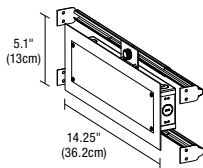

ELECTRONIC LOW-VOLTAGE (ELV) POWER SUPPLIES & RECOMMENDED DIMMERS[†]			
ORDERING CODES	PSB-2X100W-ELV-24VDC	PSB-3X100W-ELV-24VDC	PSB-4X100W-ELV-24VDC
SPECIFICATIONS			
MAXIMUM LOAD	2X96W	3X96W	4X96W
INPUT VOLTAGE	120VAC	120VAC	120VAC
OUTPUT VOLTAGE	24VDC	24VDC	24VDC
DIMENSIONS	12.15" X 6.48" X 2.18"	14" X 10" X 3"	17" X 13" X 3"
CLASSIFICATION	CLASS 2	CLASS 2	CLASS 2
IN WALL MOUNTING	PSB-2X100W-ELV-24VDC-IW	N/A	N/A
DIMMING AND CONTROLS			
LUTRON DIVA: DVELV-300P	•	•	•
LUTRON SKYLARK: SELV-300P	•	•	•
LUTRON RADIO RA2: RRD-6NA	•	•	•
LUTRON MAESTRO: MAELV-600	•	•	•
LEGRAND ADORNE: ADTP-703TUM4	•	•	•

[†]22K - 57K color temperatures are compatible with 0-10V, ELV, and Lutron Hi-lume® Power Supplies. Warm Dim (27D, 30D) color temperatures are only compatible with ELV power supplies. Tunable White (2K4K) color temperature is compatible with 0-10V, ELV, DMX, and Lutron Hi-lume® Power Supplies. Dynamic Color (RGB, RGB+W) and Static Color (Amber, Blue, Green, or Red) are compatible with DMX Power Supplies.