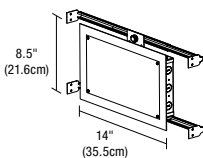

5.1 x 14.25 inch In-Wall Mounting Kit: Includes power supply, box cover and stud hangers for installing Junction Box in wall. Select "IW" in the options section of compatible power supply ordering codes if an In-Wall Mounting Kit is needed.

Ordering Codes: PSB-60W-ELV-24VDC-IW, PSB-100W-ELV-24VDC-IW