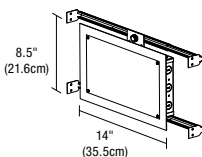

8.5 x 14 inch In-Wall Mounting Kit: Includes power supply, box cover and stud hangers for installing Junction Box in wall. Select "IW" in the options section of compatible power supply ordering codes if an In-Wall Mounting Kit is needed.

Ordering Codes: PSB-2X96W-010-24VDC-IW

PROJECT: _____ FIXTURE TYPE: _____ DATE: _____ **EDGE LIGHTING**