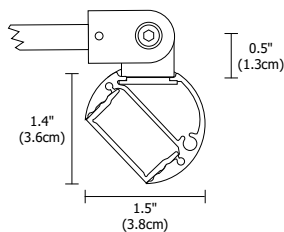

Remote Power Supplies* & Dimmers (Sold Separately):

- Electronic Low Voltage Dimming (ELV)
- 0-10 Volt Dimming (0-10V)
- Lutron Hi-lume®

System	Wattage/Voltage	Canopy	Nominal Size	Color Temperature	Finish
KD	7WDC	4RD	120IN	27K	SN

KD Kurve Display

7WDC 7.5 Watt
24 Volt DC

2SQ 2.8" Square
4RD 4.6" Round
4SQ 4.6" Square
FTP Feed-Through Power Stem

12-120 Order in 12 inch increments up to 120 inches
May be ordered in 3, 5, 8 or 10 inch increments
Chrome Max 84"

22K 2200K Amber White
27K 2700K Very Warm White
30K 3000K Warm White
35K 3500K Neutral White
40K 4000K Cool White
57K 5700K Daylight White

SN Satin Nickel
CH Chrome (Max 84")
BZ Antique Bronze
SA Satin Aluminum
BK Satin Black
WH White

PROJECT:

FIXTURE TYPE:

DATE: