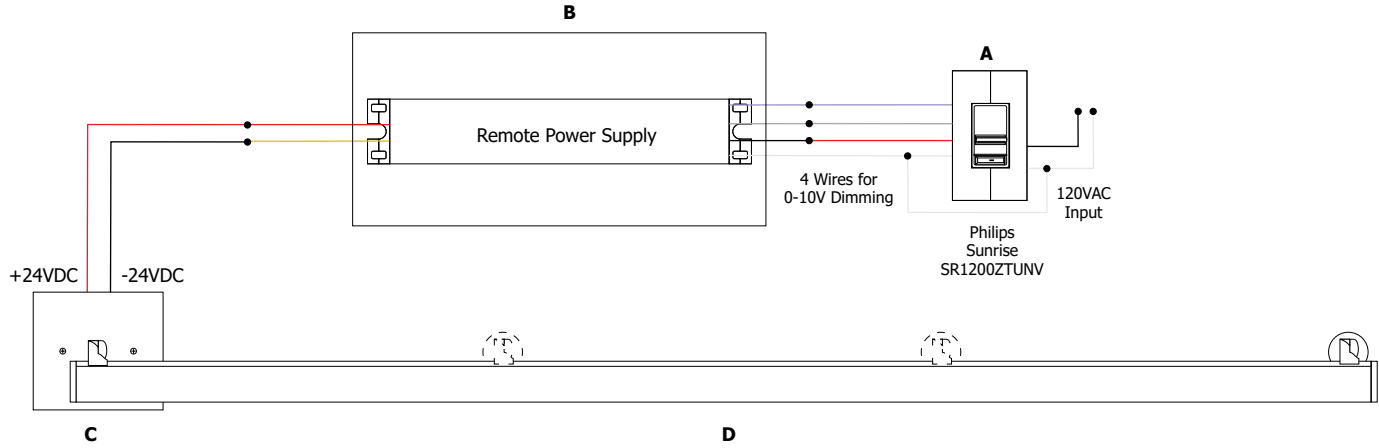

Application: 0-10V dimming for Kurve Display Sign

Power Supply: Class 2, 24VDC output: 120VAC input, PSB-25W-010-24VDC;
120-277VAC input, PSB-96W-010-24VDC; PSB-2X96W-010-24VDC

Dimming: Dimmable with 0-10V dimmer using power supplies above: Philips Sunrise SR1200ZTUNV,
0-10V dimmer recommended.

- A. Philips Sunrise 0-10V Dimmer **SR1200ZTUNV**
- B. 96W 24VDC Power Supply **PSB-96W-010-24VDC**
- C. 4.6" Square Canopy
- D. Kurve Display Sign **KD-7WDC-4SQ-_-_-**

Fixture Mounted 14 inches from wall

	[Image of fixture]					
1'	91	91	91	91	91	91
2'	52	52	52	52	52	52
3'	28	28	28	28	28	28
4'	22	22	22	22	22	22
5'	14	14	14	14	14	14
6'	11	11	11	11	11	11
7'	9	9	9	9	9	9
8'	5	5	5	5	5	5

PROJECT:

FIXTURE
TYPE:

DATE: