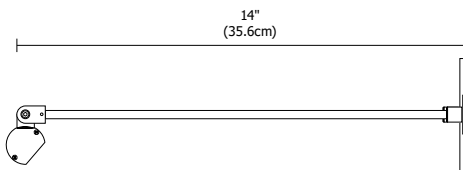

Remote Power Supplies* & Dimmers (Sold Separately):

- Electronic Low Voltage Dimming (ELV)
- 0-10 Volt Dimming (0-10V)
- Lutron Hi-lume®

System	Wattage/Voltage	Canopy	Nominal Size	Color Temperature	Finish
KD	7WDC	4RD	120IN	27K	SN

KD Kurve Display

7WDC 7.5 Watt
24 Volt DC

2SQ 2.8" Square
4RD 4.6" Round
4SQ 4.6" Square
FTP Feed-Through Power Stem

12-120 Order in 12 inch increments up to 120 inches
May be ordered in 3, 5, 8 or 10 inch increments
Chrome Max 84"

22K 2200K Amber White
27K 2700K Very Warm White
30K 3000K Warm White
35K 3500K Neutral White
40K 4000K Cool White
57K 5700K Daylight White

SN Satin Nickel
CH Chrome (Max 84")
BZ Antique Bronze
SA Satin Aluminum
BK Satin Black
WH White

PROJECT:

FIXTURE TYPE:

DATE: