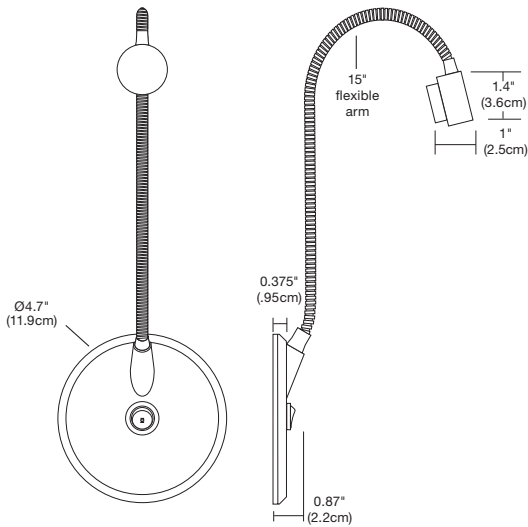

NIGHT OWL

Rev. 12/21/17

DESIGNED BY GREGORY KAY | MADE IN USA

NIGHTOWL-C-SN

NIGHTOWL-P-BZ

Description:

Ideal for late night reading, the cool-to-the-touch Night Owl features a 15" goose neck arm for easy positioning. The warm-white light is controlled by a high/low switch allowing more flexible lighting options. Available in Pinup version, which plugs in with a 9.83 foot (300cm) cord and in Canopy version with a power supply that fits in the junction box. Both versions power supplies are rated for 100-240VAC 50/60Hz. One watt warm white low voltage **LED** lamp included (50,000 hour lamp life). Fixture includes 5 year warranty.

Dimming:

Bi-Level light control with high (100%)/low (50%) switch

Lamp Specification:

2 Total Watts (LED and power supply), 12VAC **LED**, 3070K, 80CRI, 41 total lumens; 70% lumen maintenance based on 50,000 hours of operation

Finish:

Satin Nickel or Antique Bronze

Accessories:

Cord Cover COCV-5-WH, 40" self-sticking electrical wire cover 1/2" wide

Weight:

3 lb (1.4 kg)

PROJECT	FIXTURE TYPE	DATE
---------	--------------	------