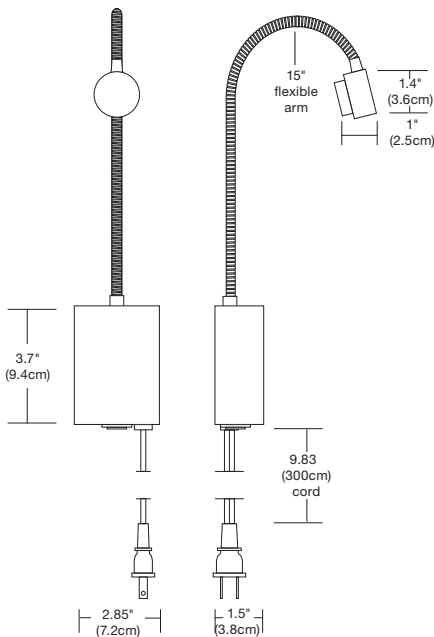

NIGHT OWL

Rev. 12/21/17

DESIGNED BY GREGORY KAY | MADE IN USA

NIGHTOWL-C-SN

NIGHTOWL-P-BZ

Description:

Ideal for late night reading, the cool-to-the-touch Night Owl features a 15" goose neck arm for easy positioning. The warm-white light is controlled by a high/low switch allowing more flexible lighting options. Available in Pinup version, which plugs in with a 9.83 foot (300cm) cord and in Canopy version with a power supply that fits in the junction box. Both versions power supplies are rated for 100-240VAC 50/60Hz. One watt warm white low voltage **LED** lamp included (50,000 hour lamp life). Fixture includes 5 year warranty.

Dimming:

Bi-Level light control with high (100%)/low (50%) switch

Lamp Specification:

2 Total Watts (LED and power supply), 12VAC **LED**, 3070K, 80CRI, 41 total lumens; 70% lumen maintenance based on 50,000 hours of operation

Finish:

Satin Nickel or Antique Bronze

Accessories:

Cord Cover COCV-5-WH, 40" self-sticking electrical wire cover 1/2" wide

Weight:

3 lb (1.4 kg)

PROJECT	FIXTURE TYPE	DATE
---------	--------------	------