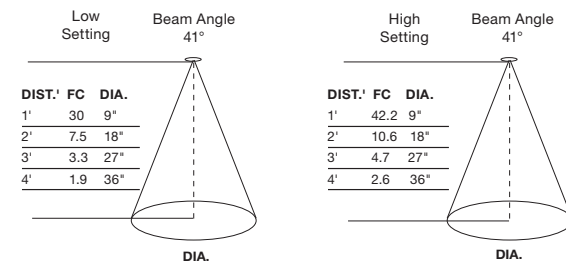

NIGHT OWL

Rev. 12/21/17

DESIGNED BY GREGORY KAY | MADE IN USA

NIGHTOWL-C-SN

NIGHTOWL-P-BZ

Description:

Ideal for late night reading, the cool-to-the-touch Night Owl features a 15" goose neck arm for easy positioning. The warm-white light is controlled by a high/low switch allowing more flexible lighting options. Available in Pinup version, which plugs in with a 9.83 foot (300cm) cord and in Canopy version with a power supply that fits in the junction box. Both versions power supplies are rated for 100-240VAC 50/60Hz. One watt warm white low voltage **LED** lamp included (50,000 hour lamp life). Fixture includes 5 year warranty.

Dimming:

Bi-Level light control with high (100%)/low (50%) switch

Lamp Specification:

2 Total Watts (LED and power supply), 12VAC **LED**, 3070K, 80CRI, 41 total lumens; 70% lumen maintenance based on 50,000 hours of operation

Finish:

Satin Nickel or Antique Bronze

Accessories:

Cord Cover COCV-5-WH, 40" self-sticking electrical wire cover 1/2" wide

Weight:

3 lb (1.4 kg)

PROJECT	FIXTURE TYPE	DATE
---------	--------------	------