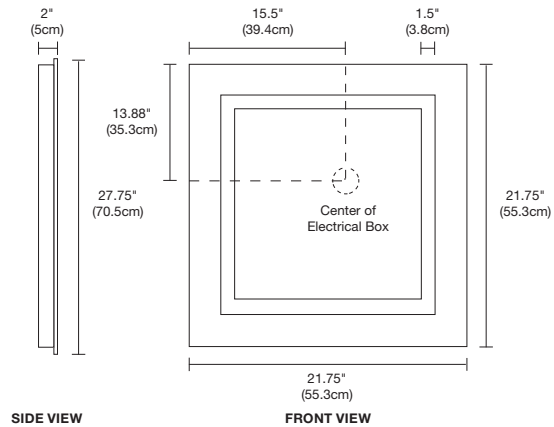

DIMENSIONS

27.75" x 27.75" x 2"

COLOR CORRECTION FILTER 2500K (VERY WARM)

T5x2-22-25K (Included when ordering as PLAZA-S-F1D-25K; sold separately)

WEIGHT

39 lb (17.7kg)

LABELS

Assembled in America