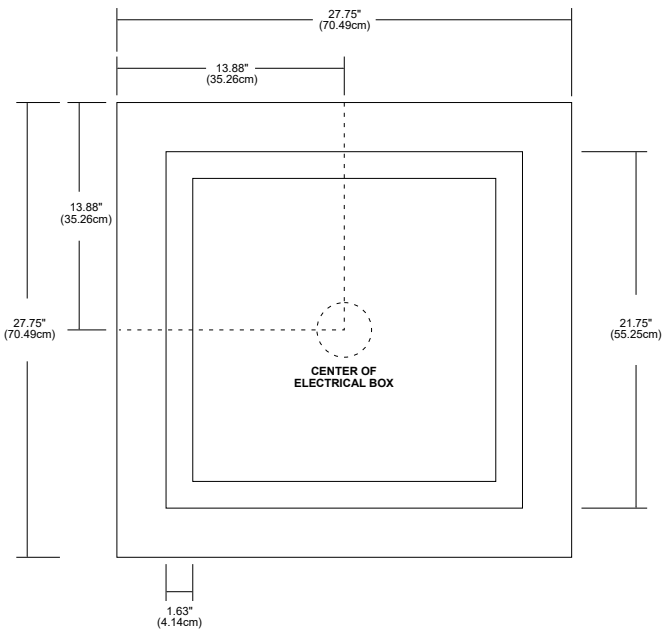

PLAZA SMALL TUNABLE WHITE MIRROR

TUNABLE WHITE LED, WITH POWER SUPPLY

DESIGNED BY GREGORY KAY | ASSEMBLED IN AMERICA

REV 09.09.19

4000K ← 3000K → 2000K

DESCRIPTION

Cast yourself in the best light. Plaza LED Small Tunable White Mirror features innovative advancements in LED technology. Set behind an inset border of frosted glass projecting an even glow of Tunable White Light, this technology allows the end user to adjust the light from 2000K to 4000K Kelvin temperatures or anywhere in-between, as illustrated in the photos above. 92+ CRI, Tunable White, ETL, ADA Listed.

DIMMER (SOLD SEPARATELY)

UNI ordering code-Dimmable with Lutron S2-L dimmer or any Traic, ELV or 0-10 dimmer. DMX wall controller CDMX-2XK-WH DMX

DIMENSIONS

27.75" x 27.75" x 2.13"

WEIGHT

39 lb (17.7kg)

3D FILE

[3D Warehouse](#)

System	Description	Lamp	Control	Color Temperature
PLAZA	S	LED	2UNI	2K4K
<small>PLAZA Plaza Fluorescent Surface Mounted Square Mirror</small>	<small>S Small</small>	<small>LED LED</small>	<small>DMX DMX With Power Supply (Dimmers and controllers Sold Separately see pg 3) 2UNI 2 Universal Power Supplies Included in Mirror, Requires 2 ELV Dimmers or single gang Lutron S2-L Skylark Dimmer (Sold Separately).</small>	<small>2K4K 2000K-4000K Tunable White</small>

2000K ONLY (2K4K) | Rf: 84.3 | Rg: 96.9

Color Vector Graphic

4000K ONLY (2K4K) | Rf: 89.6 | Rg: 99.1

Color Vector Graphic

2K4K (3000K) | Rf: 90.2 | Rg: 101.4

Color Vector Graphic

PROJECT		FIXTURE TYPE		DATE	
---------	--	--------------	--	------	--