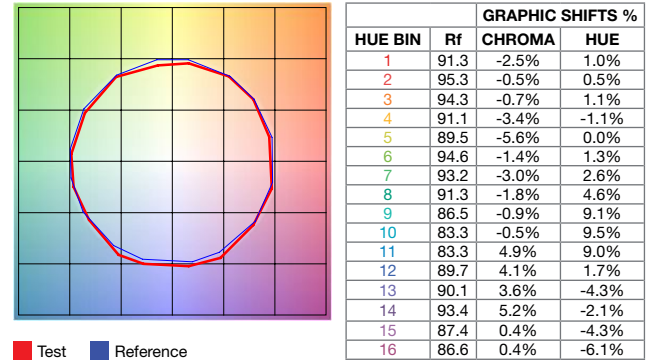

PROJECT	FIXTURE TYPE	DATE
---------	--------------	------

TM-30-15 DATA

The data below is for SS5C bare LED Soft Strips. Consistent color temperatures throughout a single strip and among multiple strips is possible through a 3 phase binning process in which each order is inspected with a color meter to ensure uniformity.

2000K ONLY (2K4K) | Rf: 84.3 | Rg: 96.9

Color Vector Graphic

4000K ONLY (2K4K) | Rf: 89.6 | Rg: 99.1

Color Vector Graphic

2K4K (3000K) | Rf: 90.2 | Rg: 101.4

Color Vector Graphic

PROJECT		FIXTURE TYPE		DATE	
---------	--	--------------	--	------	--