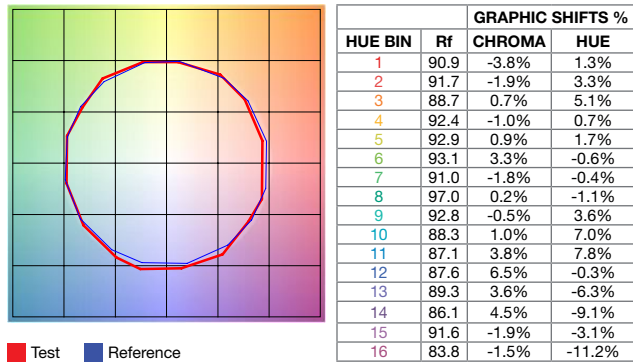

PROJECT	FIXTURE TYPE	DATE
---------	--------------	------

TM-30-15 DATA

The data below is for SS5C bare LED Soft Strips. Consistent color temperatures throughout a single strip and among multiple strips is possible through a 3 phase binning process in which each order is inspected with a color meter to ensure uniformity.

2000K ONLY (2K4K) | Rf: 84.3 | Rg: 96.9

Color Vector Graphic

4000K ONLY (2K4K) | Rf: 89.6 | Rg: 99.1

Color Vector Graphic

2K4K (3000K) | Rf: 90.2 | Rg: 101.4

Color Vector Graphic

PROJECT		FIXTURE TYPE		DATE	
---------	--	--------------	--	------	--