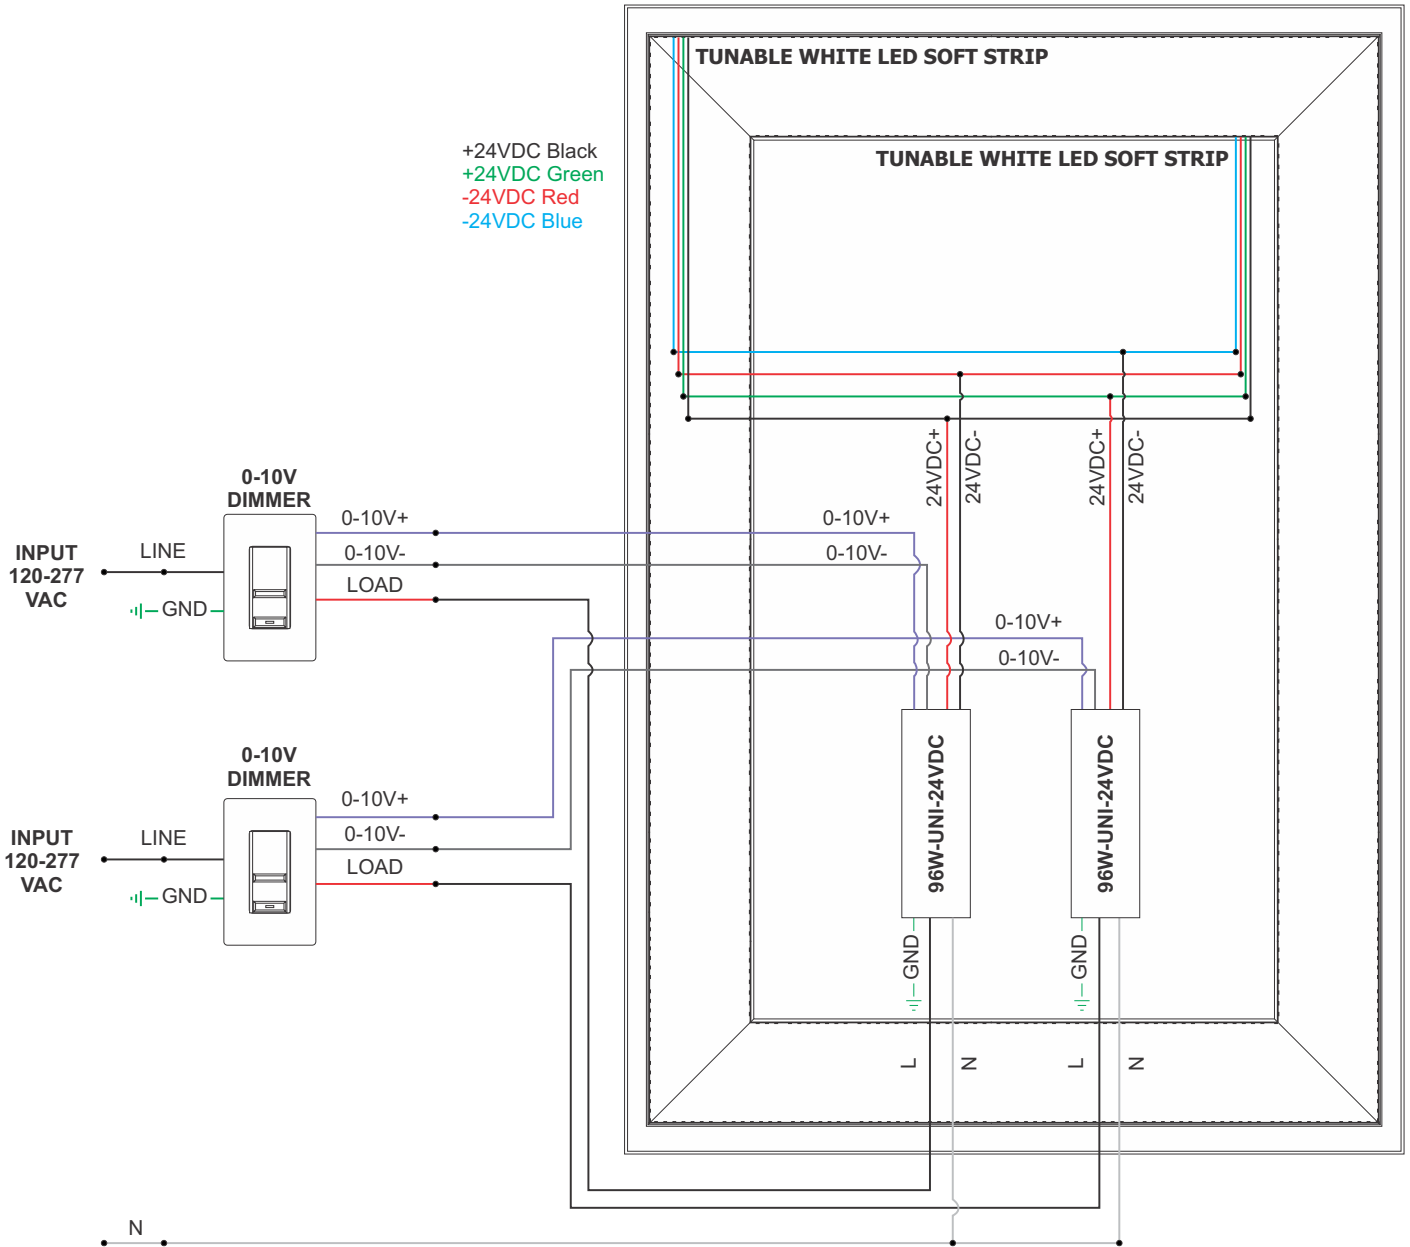

PROJECT	FIXTURE TYPE	DATE
---------	--------------	------

PLAZA SMALL TUNABLE WHITE MIRROR

TUNABLE WHITE LED, WITH POWER SUPPLY

DESIGNED BY GREGORY KAY | ASSEMBLED IN AMERICA

REV 09.09.19

WIRING DIAGRAM Tunable White with Dual Uni-Drivers

PROJECT	FIXTURE TYPE	DATE
---------	--------------	------

PLAZA SMALL TUNABLE WHITE MIRROR

TUNABLE WHITE LED, WITH POWER SUPPLY

DESIGNED BY GREGORY KAY | ASSEMBLED IN AMERICA

REV 09.09.19

DESCRIPTION

The Tunable White Touch Controller is a full-touch controller that offers fast and accurate color temperature adjustment and independent brightness dimming of a single zone. Designed for Tunable White and Dual-Color LED installations, this controller adjusts color temperature and brightness for warm and cool white LEDs. It also saves three preset scenes. Independent smooth dimming with a 256 level brightness adjustment enables the DMX controller to achieve many colors within the full LED spectrum. Controller includes a Power Adapter that fits in Junction Box (not included) behind the controller. It contains an illuminated back light when powered off.

DIMENSIONS:

Control Interface - 4.72" x 2.95"
 Total Depth W/faceplate - 2.91"
 J-Box Height - 3.87"

APPLICATIONS

Indoor

INSTALLATION

Fits in a single gang 2.5" deep Junction Box, not to be used with a Multi-Gang Box

2000K ONLY (2K4K) | Rf: 84.3 | Rg: 96.9

Color Vector Graphic

4000K ONLY (2K4K) | Rf: 89.6 | Rg: 99.1

Color Vector Graphic

2K4K (3000K) | Rf: 90.2 | Rg: 101.4

Color Vector Graphic

PROJECT		FIXTURE TYPE		DATE	
---------	--	--------------	--	------	--