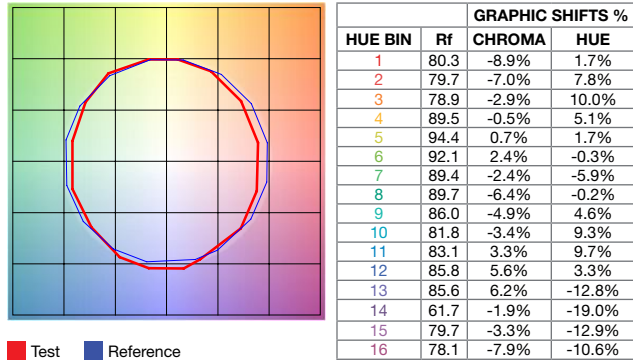

POWER INPUT

120/277VAC

INCLUDED POWER SUPPLIES

PSB-100W-24VDC-2XK 100W output, 120/277V Input (12.2" wide x 6.5" high x 2.2" deep)

OUTPUT SIGNAL

USITT DMX 512 (1990)

CONTROLLER SOLD SEPARATELY

Product	Type	Finish
CDMX1	2XK	WH
CDMX1 DMX 1 Zone Touch Controller	2XK 2-Color	WH White

PROJECT	FIXTURE TYPE	DATE
---------	--------------	------

TM-30-15 DATA

The data below is for SS5C bare LED Soft Strips. Consistent color temperatures throughout a single strip and among multiple strips is possible through a 3 phase binning process in which each order is inspected with a color meter to ensure uniformity.

2000K ONLY (2K4K) | Rf: 84.3 | Rg: 96.9

Color Vector Graphic

4000K ONLY (2K4K) | Rf: 89.6 | Rg: 99.1

Color Vector Graphic

2K4K (3000K) | Rf: 90.2 | Rg: 101.4

Color Vector Graphic

PROJECT		FIXTURE TYPE		DATE	
---------	--	--------------	--	------	--