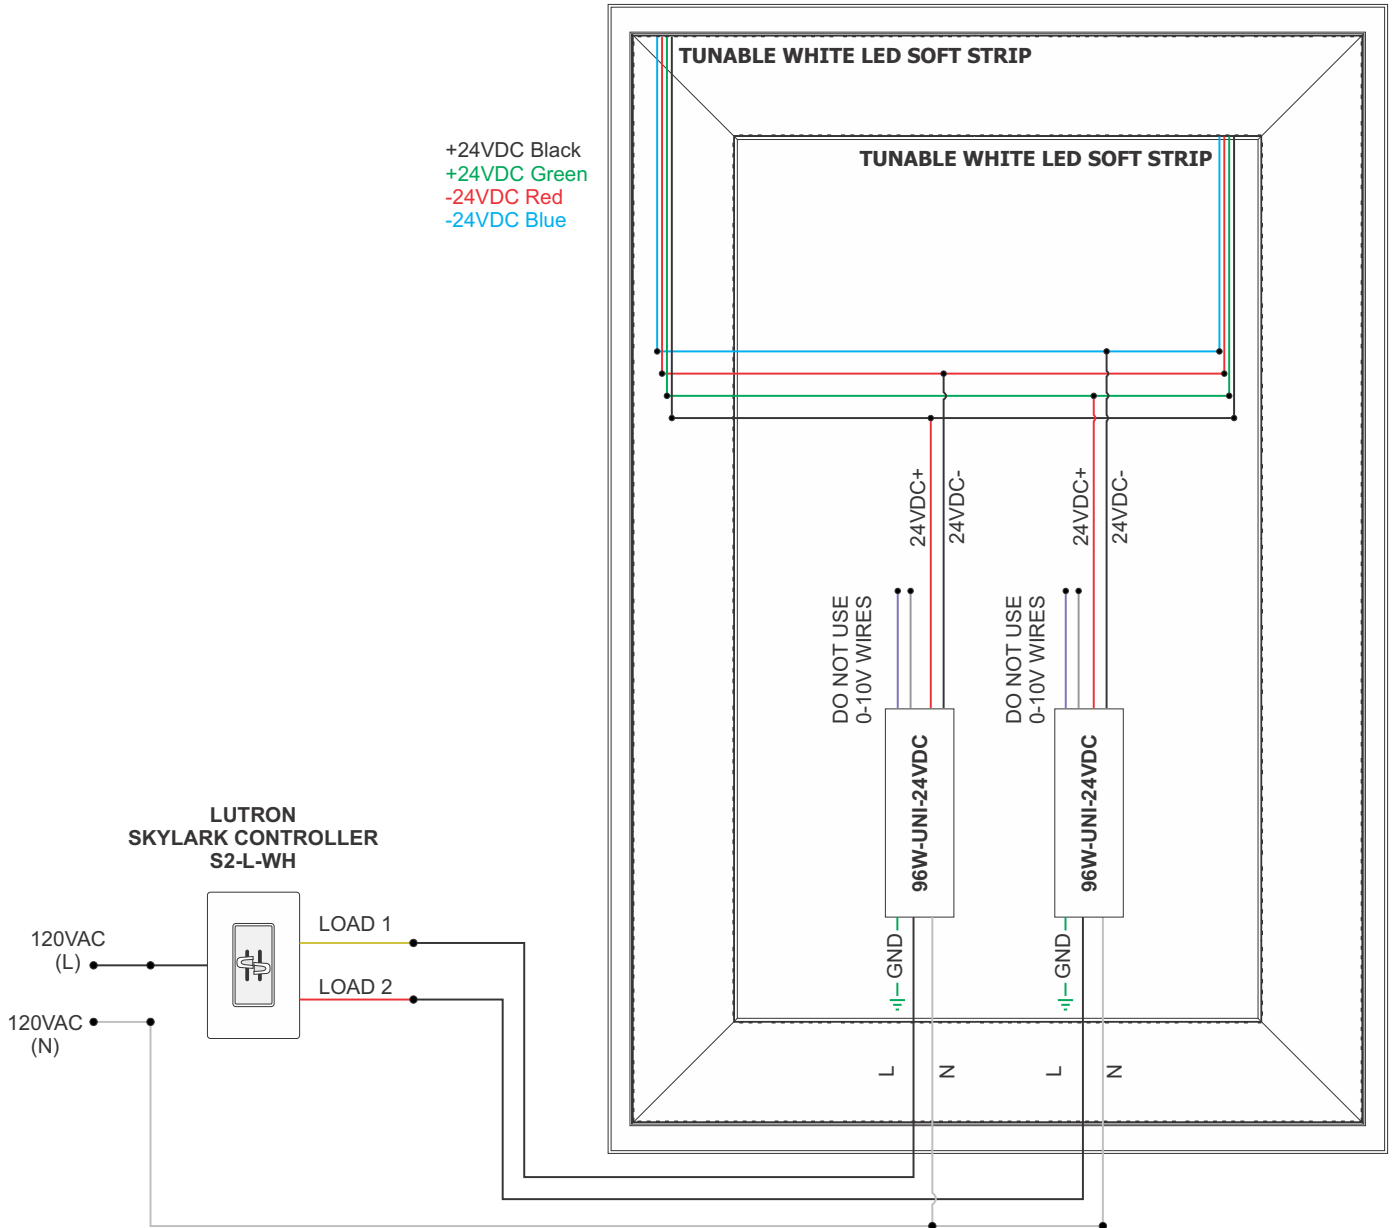

PLAZA SMALL TUNABLE WHITE MIRROR

TUNABLE WHITE LED, WITH POWER SUPPLY

DESIGNED BY GREGORY KAY | ASSEMBLED IN AMERICA

REV 09.09.19

WIRING DIAGRAM Tunable White with Dual Uni-Drivers

PROJECT	FIXTURE TYPE	DATE