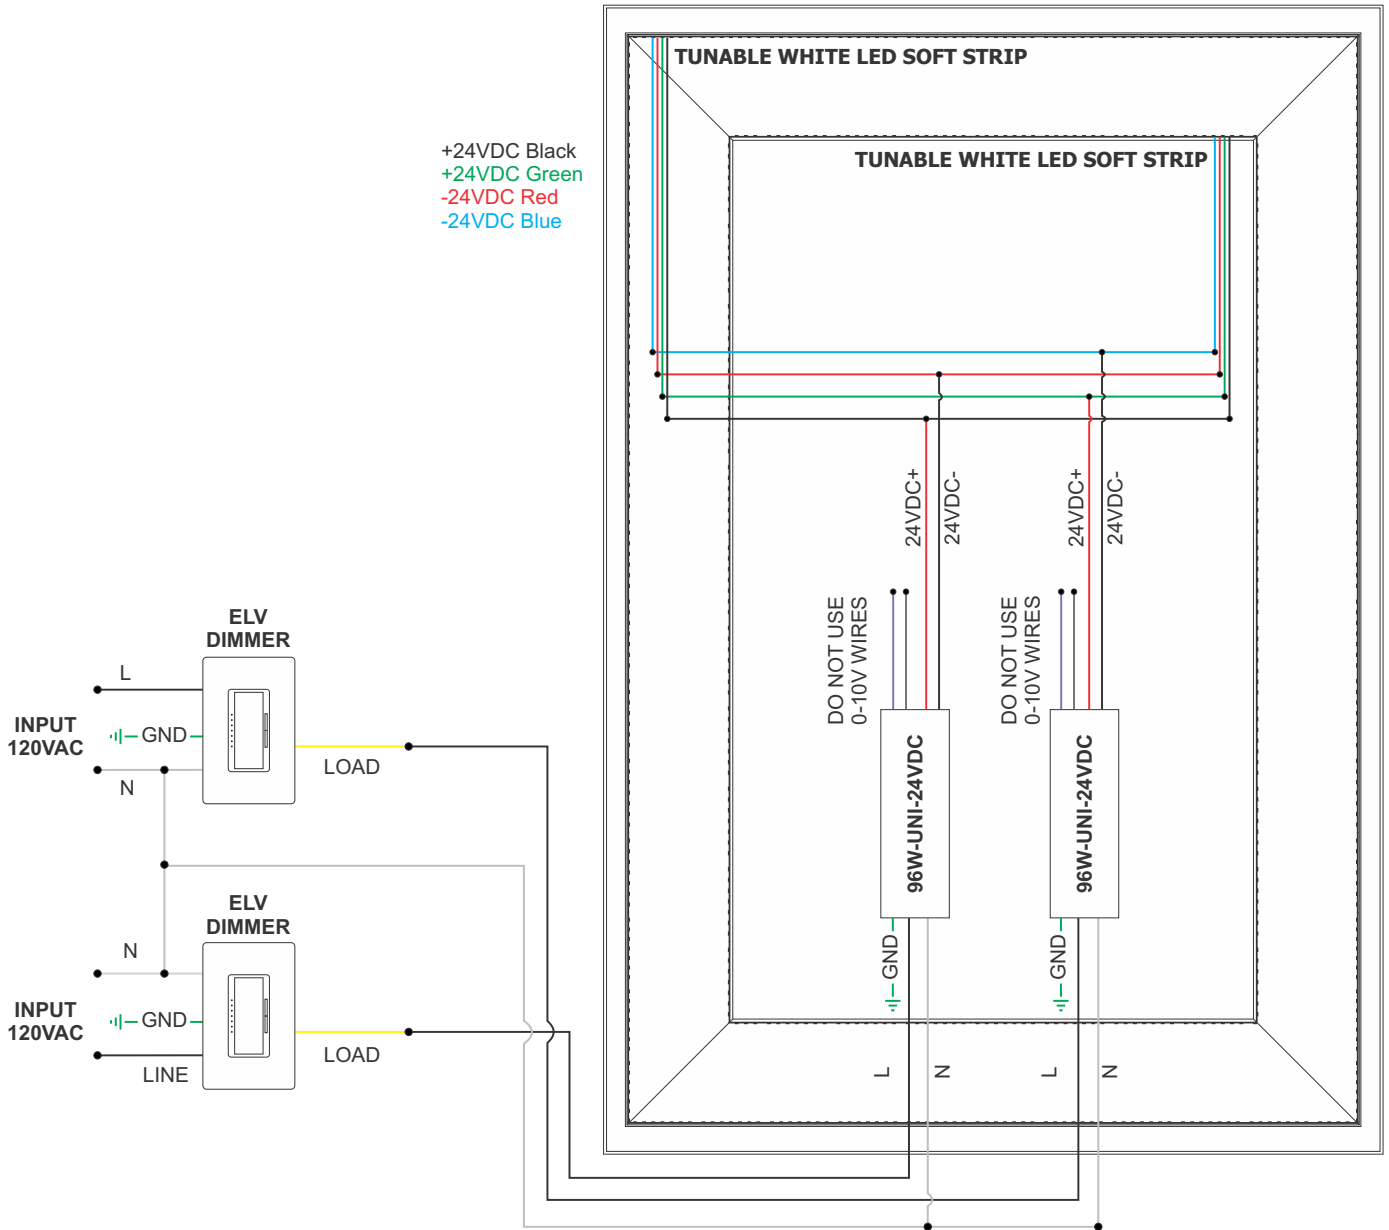

PROJECT	FIXTURE TYPE	DATE
---------	--------------	------

PLAZA SMALL TUNABLE WHITE MIRROR

TUNABLE WHITE LED, WITH POWER SUPPLY

DESIGNED BY GREGORY KAY | ASSEMBLED IN AMERICA

REV 09.09.19

WIRING DIAGRAM Tunable White with Dual Uni-Drivers

PROJECT	FIXTURE TYPE	DATE
---------	--------------	------

PLAZA SMALL TUNABLE WHITE MIRROR

TUNABLE WHITE LED, WITH POWER SUPPLY

DESIGNED BY GREGORY KAY | ASSEMBLED IN AMERICA

REV 09.09.19

DESCRIPTION

The Tunable White Touch Controller is a full-touch controller that offers fast and accurate color temperature adjustment and independent brightness dimming of a single zone. Designed for Tunable White and Dual-Color LED installations, this controller adjusts color temperature and brightness for warm and cool white LEDs. It also saves three preset scenes. Independent smooth dimming with a 256 level brightness adjustment enables the DMX controller to achieve many colors within the full LED spectrum. Controller includes a Power Adapter that fits in Junction Box (not included) behind the controller. It contains an illuminated back light when powered off.

DIMENSIONS:

Control Interface - 4.72" x 2.95"
 Total Depth W/faceplate - 2.91"
 J-Box Height - 3.87"

APPLICATIONS

Indoor

INSTALLATION

Fits in a single gang 2.5" deep Junction Box, not to be used with a Multi-Gang Box

PROJECT	FIXTURE TYPE	DATE
---------	--------------	------

TM-30-15 DATA

The data below is for SS5C bare LED Soft Strips. Consistent color temperatures throughout a single strip and among multiple strips is possible through a 3 phase binning process in which each order is inspected with a color meter to ensure uniformity.