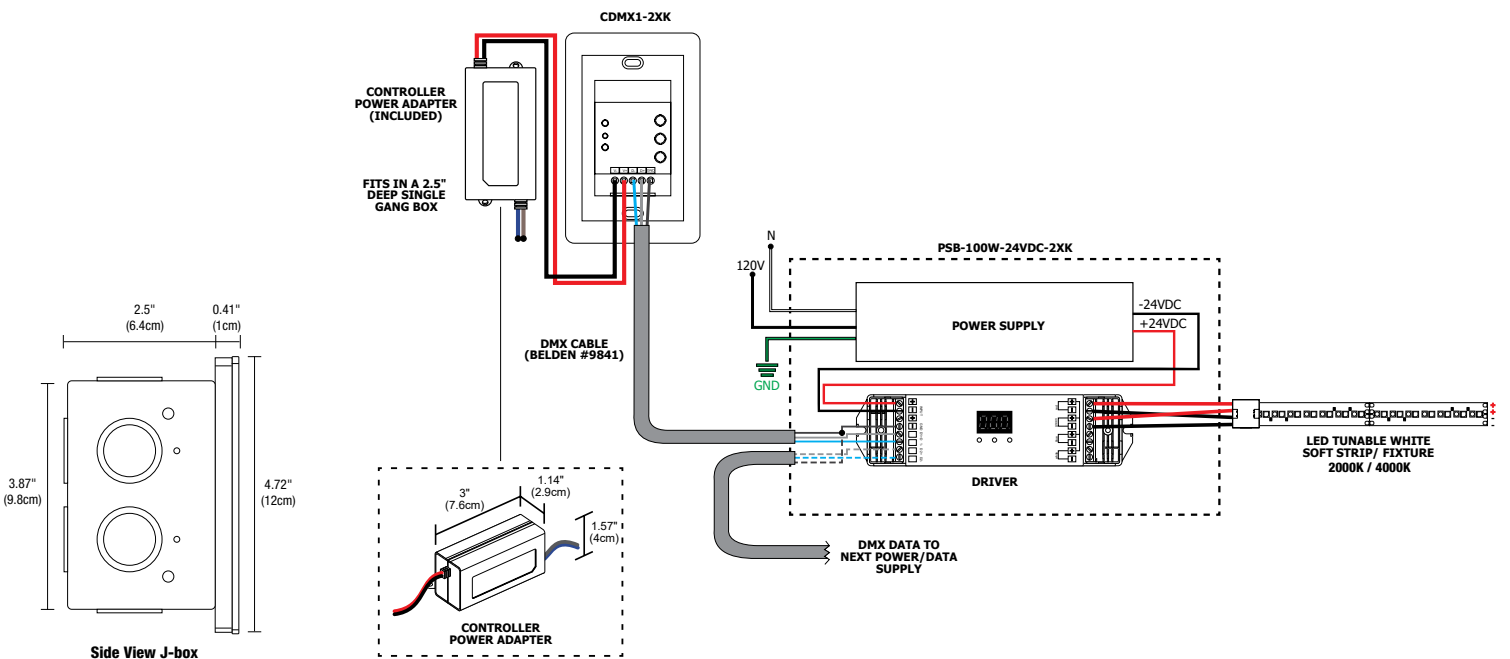

DIMENSIONS:

Control Interface - 4.72" x 2.95"
 Total Depth W/faceplate - 2.91"
 J-Box Height - 3.87"

APPLICATIONS

Indoor

INSTALLATION

Fits in a single gang 2.5" deep Junction Box, not to be used with a Multi-Gang Box

POWER INPUT

120/277VAC

INCLUDED POWER SUPPLIES

PSB-100W-24VDC-2XK 100W output, 120/277V Input (12.2" wide x 6.5" high x 2.2" deep)

OUTPUT SIGNAL

USITT DMX 512 (1990)

CONTROLLER SOLD SEPARATELY

Product	Type	Finish
CDMX1	2XK	WH
CDMX1 DMX 1 Zone Touch Controller	2XK 2-Color	WH White

PROJECT	FIXTURE TYPE	DATE
---------	--------------	------

TM-30-15 DATA

The data below is for SS5C bare LED Soft Strips. Consistent color temperatures throughout a single strip and among multiple strips is possible through a 3 phase binning process in which each order is inspected with a color meter to ensure uniformity.