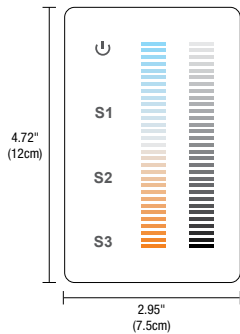

DIMENSIONS:

Control Interface - 4.72" x 2.95"
 Total Depth W/faceplate - 2.91"
 J-Box Height - 3.87"

APPLICATIONS

Indoor

INSTALLATION

Fits in a single gang 2.5" deep Junction Box, not to be used with a Multi-Gang Box

POWER INPUT

120/277VAC

INCLUDED POWER SUPPLIES

PSB-100W-24VDC-2XK 100W output, 120/277V Input (12.2" wide x 6.5" high x 2.2" deep)

OUTPUT SIGNAL

USITT DMX 512 (1990)

CONTROLLER SOLD SEPARATELY

Product	Type	Finish
CDMX1	2XK	WH
CDMX1 DMX 1 Zone Touch Controller	2XK 2-Color	WH White

2000K ONLY (2K4K) | Rf: 84.3 | Rg: 96.9

Color Vector Graphic

4000K ONLY (2K4K) | Rf: 89.6 | Rg: 99.1

Color Vector Graphic

2K4K (3000K) | Rf: 90.2 | Rg: 101.4

Color Vector Graphic

PROJECT		FIXTURE TYPE		DATE	
---------	--	--------------	--	------	--