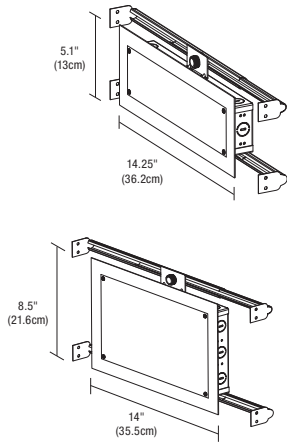

IN WALL MOUNTING OPTIONS

In-Wall Mounting Kit: Includes power supply, box cover and stud hangers for installing Junction Box in wall. Select "IW" in the options section of compatible power supply ordering codes if an In-Wall Mounting Kit is needed.

Ordering Codes 5.1 x 14.25 inch: PSB-40W-UNI-24VDC-IW
PSB-60W-UNI-24VDC-IW
PSB-96W-UNI-24VDC-IW

Ordering Codes 8.5 x 14.25 inch: PSB-2X40W-UNI-24VDC-IW
PSB-2X60W-UNI-24VDC-IW
PSB-2X96W-UNI-24VDC-IW

WIRING DIAGRAMS UNIVERSAL POWER SUPPLY