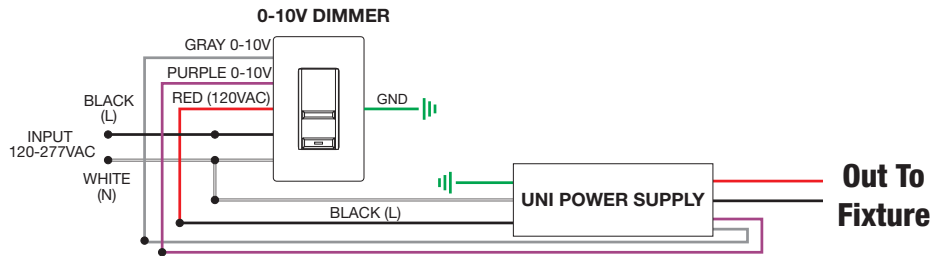

Application: 0-10V dimming for Static White

Dimming: Dimmable with 0-10V dimmer: Philips Sunrise: SR1200ZTUNV; Lutron Diva: DVTV-WH, DVSTV-WH; Lutron Nova T: NTSTV-DV-XX; Lutron Grafix EYE QS: QSGRJ-XP; Lutron Radio Ra2: RRD-10ND; Leviton: LEV40050; Leviton IP710-LFZ; Legrand: ADPD4FBL3P2W4