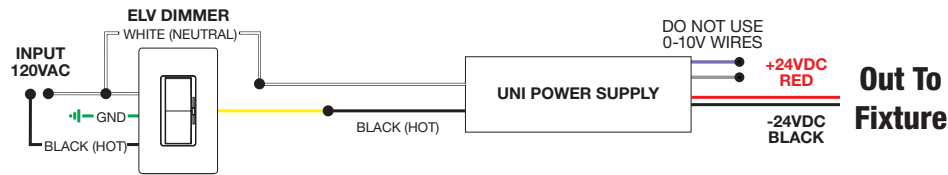

WIRING DIAGRAMS UNIVERSAL POWER SUPPLY

Application: ELV dimming for Static White and Warm Dim

Dimming: Dimmable with ELV dimmer: Legrand, Adorne ADTP703TU; Lutron: Diva DVELV-300P, Skylark SELV-300P, Maestro MAELV-600 and Radio Ra 2