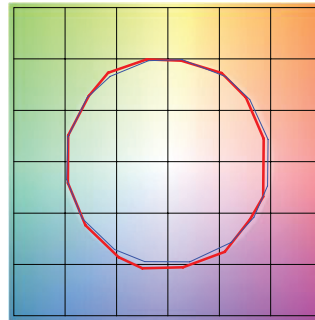

2700D | Rf: 89.5 | Rg: 100.8

COLOR VECTOR GRAPHIC

■ Test ■ Reference

HUE BIN	Rf	GRAPHIC SHIFTS %	
		CHROMA	HUE
1	88.8	-5.1%	1.4%
2	89.8	-2.7%	4.1%
3	87.2	0.3%	5.9%
4	92.3	-0.9%	1.0%
5	93.3	1.5%	1.7%
6	92.4	3.6%	-0.2%
7	92.2	-0.9%	-2.4%
8	96.7	-0.4%	-1.1%
9	92.3	-1.2%	3.7%
10	88.9	-0.0%	6.1%
11	86.4	5.1%	7.4%
12	88.2	6.3%	-0.9%
13	87.2	3.8%	-8.1%
14	84.2	3.8%	-11.0%
15	89.8	-2.6%	-4.3%
16	82.7	-3.4%	-11.1%

3000D | Rf: 89.8 | Rg: 101.4

COLOR VECTOR GRAPHIC

■ Test ■ Reference

HUE BIN	Rf	GRAPHIC SHIFTS %	
		CHROMA	HUE
1	90.2	-4.2%	1.5%
2	90.9	-2.0%	3.7%
3	87.9	0.8%	5.5%
4	92.1	-0.9%	0.6%
5	93.0	1.5%	1.6%
6	92.2	3.9%	-0.2%
7	92.1	-0.3%	-2.0%
8	96.7	0.0%	-1.2%
9	92.5	-0.6%	3.7%
10	88.3	1.1%	7.0%
11	87.2	4.1%	7.4%
12	87.2	6.7%	-1.0%
13	88.2	3.8%	-7.2%
14	85.3	4.3%	-9.9%
15	90.9	-2.2%	-3.6%
16	83.4	-2.2%	-11.2%