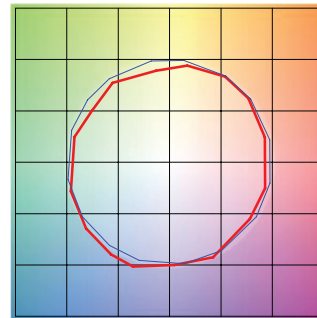

2200K | Rf: 83.9 | Rg: 94.9

COLOR VECTOR GRAPHIC

■ Test ■ Reference

HUE BIN	Rf	GRAPHIC SHIFTS %	
		CHROMA	HUE
1	77.6	-10.0%	1.8%
2	80.7	-7.5%	7.0%
3	79.5	-2.9%	8.9%
4	90.5	-3.1%	2.4%
5	93.9	-1.3%	1.9%
6	91.9	-0.9%	-0.2%
7	87.6	-6.3%	-2.7%
8	90.5	-5.4%	2.7%
9	83.8	-4.7%	6.5%
10	81.2	-2.5%	10.0%
11	83.3	3.9%	9.4%
12	86.4	5.6%	2.6%
13	86.2	4.5%	-12.4%
14	64.3	-1.0%	-21.9%
15	85.1	-4.4%	-7.5%
16	75.0	-9.9%	-12.0%

2700K | Rf: 87.7 | Rg: 96.1

COLOR VECTOR GRAPHIC

■ Test ■ Reference

HUE BIN	Rf	GRAPHIC SHIFTS %	
		CHROMA	HUE
1	86.4	-5.6%	2.3%
2	89.7	-3.3%	3.1%
3	90.5	-1.5%	3.8%
4	90.0	-4.3%	1.1%
5	92.9	-3.7%	0.2%
6	93.5	-2.5%	-0.8%
7	86.3	-7.2%	2.5%
8	90.7	-4.0%	3.2%
9	85.2	-2.4%	8.1%
10	81.7	0.9%	10.8%
11	85.4	4.5%	8.9%
12	88.7	5.7%	-1.4%
13	88.3	1.3%	-7.9%
14	85.1	2.4%	-10.4%
15	88.1	-4.8%	-2.7%
16	81.7	-4.3%	-10.9%

3000K | Rf: 88.1 | Rg: 99.7

COLOR VECTOR GRAPHIC

■ Test ■ Reference

HUE BIN	Rf	GRAPHIC SHIFTS %	
		CHROMA	HUE
1	87.7	-5.9%	-0.3%
2	87.9	-4.4%	4.3%
3	82.9	-1.2%	7.9%
4	89.9	0.6%	4.7%
5	92.7	3.0%	3.5%
6	92.7	3.6%	-1.7%
7	90.8	-1.3%	-4.4%
8	93.7	-2.5%	-2.2%
9	91.7	-3.7%	2.3%
10	85.5	-2.8%	7.8%
11	83.3	0.7%	11.0%
12	86.4	5.5%	3.8%
13	90.6	4.6%	-3.6%
14	85.6	5.9%	-8.4%
15	89.5	-0.6%	-5.7%
16	82.6	-2.7%	-12.0%

3500K | Rf: 86.1 | Rg: 95.5

COLOR VECTOR GRAPHIC

■ Test ■ Reference

HUE BIN	Rf	GRAPHIC SHIFTS %	
		CHROMA	HUE
1	86.6	-4.2%	3.4%
2	91.7	-1.4%	1.8%
3	94.9	-0.7%	0.4%
4	87.9	-4.5%	-4.1%
5	85.9	-10.3%	-2.7%
6	89.8	-5.2%	-0.4%
7	79.6	-9.5%	6.5%
8	87.6	-4.0%	5.7%
9	81.4	-0.5%	11.8%
10	78.3	3.3%	11.4%
11	85.7	6.3%	6.1%
12	86.3	7.1%	-4.6%
13	86.1	-0.7%	-9.6%
14	85.1	0.8%	-10.4%
15	83.4	-4.1%	-5.3%
16	82.5	-3.6%	-5.7%