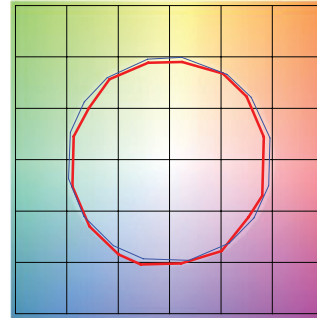

2200K | Rf: 83.9 | Rg: 94.9

COLOR VECTOR GRAPHIC

■ Test ■ Reference

HUE BIN	Rf	GRAPHIC SHIFTS %	
		CHROMA	HUE
1	77.6	-10.0%	1.8%
2	80.7	-7.5%	7.0%
3	79.5	-2.9%	8.9%
4	90.5	-3.1%	2.4%
5	93.9	-1.3%	1.9%
6	91.9	-0.9%	-0.2%
7	87.6	-6.3%	-2.7%
8	90.5	-5.4%	2.7%
9	83.8	-4.7%	6.5%
10	81.2	-2.5%	10.0%
11	83.3	3.9%	9.4%
12	86.4	5.6%	2.6%
13	86.2	4.5%	-12.4%
14	64.3	-1.0%	-21.9%
15	85.1	-4.4%	-7.5%
16	75.0	-9.9%	-12.0%

2700K | Rf: 87.7 | Rg: 96.1

COLOR VECTOR GRAPHIC

■ Test ■ Reference

HUE BIN	Rf	GRAPHIC SHIFTS %	
		CHROMA	HUE
1	86.4	-5.6%	2.3%
2	89.7	-3.3%	3.1%
3	90.5	-1.5%	3.8%
4	90.0	-4.3%	1.1%
5	92.9	-3.7%	0.2%
6	93.5	-2.5%	-0.8%
7	86.3	-7.2%	2.5%
8	90.7	-4.0%	3.2%
9	85.2	-2.4%	8.1%
10	81.7	0.9%	10.8%
11	85.4	4.5%	8.9%
12	88.7	5.7%	-1.4%
13	88.3	1.3%	-7.9%
14	85.1	2.4%	-10.4%
15	88.1	-4.8%	-2.7%
16	81.7	-4.3%	-10.9%