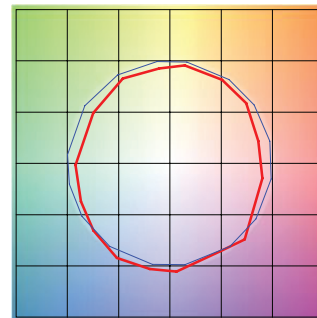

5700K | Rf: 80.3 | Rg: 91.5

COLOR VECTOR GRAPHIC

■ Test ■ Reference

HUE BIN	Rf	GRAPHIC SHIFTS %	
		CHROMA	HUE
1	73.8	-11.2%	2.6%
2	83.7	-5.5%	5.8%
3	84.2	-4.0%	5.5%
4	85.8	-3.5%	1.3%
5	85.3	-7.1%	0.6%
6	89.2	-5.8%	-2.2%
7	81.5	-10.7%	1.2%
8	75.7	-9.7%	8.5%
9	74.9	-7.8%	18.8%
10	67.8	-1.6%	18.0%
11	76.1	5.5%	12.0%
12	90.8	4.9%	-1.6%
13	83.6	5.0%	-9.5%
14	81.7	-1.2%	-10.0%
15	69.0	2.0%	-22.8%
16	83.2	-8.5%	-1.0%

PROJECT	FIXTURE TYPE	DATE