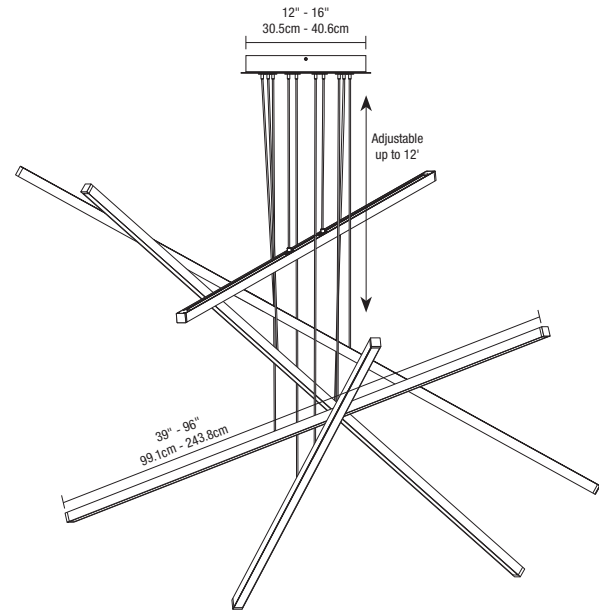

PIX STICKS CIRRUS WITH REMOTE POWER

REV.05.14.18

Description:

With sleek, intersecting lines of light and a variety of high-tech options, the Pix Sticks Cirrus Suspension is a customizable mobile for the modern home, office, restaurant, or commercial area. Choose from 2 - 9 sticks and up to 10 feet in length and 3 different lens shapes. Next, select from 8 color temperatures, all downlit through Diffused White lenses. Optional Warm Dim technology comes in both 2700K and 3000K, allowing you to dial in the familiar glow of a dim incandescent or halogen light down to 2000K. 6 channel finish options of Satin Nickel, Chrome, Antique Bronze, Satin Black, Satin Brass (with Black canopy and wires), and White to complete the look. Each fixture comes with 12 feet of adjustable cable. Contains high 85+ or 92+ CRI LEDs. Comes with metal canopy (12" for 2 - 5 stick fixtures or 16" for 6 - 9 stick fixtures).

PROJECT	FIXTURE TYPE	DATE
---------	--------------	------

PIX STICKS CIRRUS WITH REMOTE POWER

REV.05.14.18

DESIGNED BY GREGORY KAY | ASSEMBLED IN AMERICA

Lamp Data: Lamp data for each channel type

ORDERING CODE	PX5-D1													
DESCRIPTION	Pix Stick Cirrus with D1 Lens													
WATTS PER FOOT	5w (4.4 watts)							7w (7.3 watts)						
COLOR TEMPERATURE	22K	27K	27D'	30K	30D'	35K	40K	57K	22K	27K	30K	35K	40K	57K
LUMENS PER FOOT (lm/ft)	178.1	217.3	236.0	237.5	258.7	271.9	295.7	314.7	241.1	294.2	321.5	368.1	400.3	426.0
LUMENS PER WATT (lm/w)	40.5	49.4	49.3	54.0	53.9	61.8	67.2	71.5	33.0	40.3	44.0	50.4	54.8	58.4
CRI	85+	95+	95+	95+	95+	85+	84	84	85+	95+	95+	85+	84	84

Actual Lengths: Actual Channel Lengths for Pix Sticks Cirrus with Remote Power

PIX STICK CIRRUS SUSPENSION WITH REMOTE POWER - ACTUAL SIZES		
Ordering code (Nominal Size)	Wood channel Overall Length (Inches)	Metal channel Overall Length (Inches)
39	39.9	39.5
48	49.5	49.1
60	61.5	61.1
72	73.5	73.1
84	85.5	85.1
96	97.5	97.1
108	107.5	107
120	119.5	119