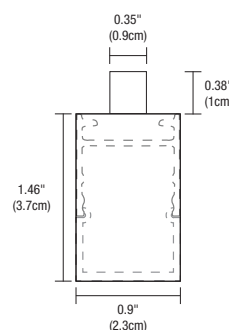

Actual Lengths: Actual Channel Lengths for Pix Sticks Cirrus with Remote Power

PIX STICK CIRRUS SUSPENSION WITH REMOTE POWER - ACTUAL SIZES		
Ordering code (Nominal Size)	Wood channel Overall Length (Inches)	Metal channel Overall Length (Inches)
39	39.9	39.5
48	49.5	49.1
60	61.5	61.1
72	73.5	73.1
84	85.5	85.1
96	97.5	97.1
108	107.5	107
120	119.5	119

Lens Options: D1, T1, and R1 Lens Options for Pix Stick Cirrus

D1 - Direct 0.9" Lens

T1 - Tubular 1.13" Lens

R1 - Rectangle 0.9" Lens

PROJECT	FIXTURE TYPE	DATE
---------	--------------	------

TM 30-15

REV.12.04.17