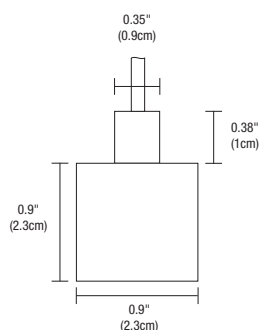

ORDERING CODE	PX5-T1													
DESCRIPTION	Pix Stick Cirrus with T1 Lens													
WATTS PER FOOT	5w (4.4 watts)							7w (7.3 watts)						
COLOR TEMPERATURE	22K	27K	27D'	30K	30D'	35K	40K	57K	22K	27K	30K	35K	40K	57K
LUMENS PER FOOT (lm/ft)	229.2	279.6	236.0	305.6	258.7	349.9	380.4	404.9	374.0	456.3	498.7	571.0	620.9	660.8
LUMENS PER WATT (lm/w)	52.1	63.5	49.3	69.4	53.9	79.5	86.5	92.0	49.9	60.8	66.5	76.1	82.8	88.1
CRI	85+	95+	95+	95+	95+	85+	84	84	85+	95+	95+	85+	84	84

ORDERING CODE	PX5-R1													
DESCRIPTION	Pix Stick Cirrus with R1 Lens													
WATTS PER FOOT	5w (4.4 watts)							7w (7.3 watts)						
COLOR TEMPERATURE	22K	27K	27D'	30K	30D'	35K	40K	57K	22K	27K	30K	35K	40K	57K
LUMENS PER FOOT (lm/ft)	238.6	291.1	236.0	318.1	258.7	364.2	396.1	421.5	389.4	475.1	519.2	594.5	646.4	688.0
LUMENS PER WATT (lm/w)	54.2	66.2	49.3	72.3	53.9	82.8	90.0	95.8	51.9	63.3	69.2	79.3	86.2	91.7
CRI	85+	95+	95+	95+	95+	85+	84	84	85+	95+	95+	85+	84	84

Actual Lengths: Actual Channel Lengths for Pix Sticks Cirrus with Remote Power

PIX STICK CIRRUS SUSPENSION WITH REMOTE POWER - ACTUAL SIZES		
Ordering code (Nominal Size)	Wood channel Overall Length (Inches)	Metal channel Overall Length (Inches)
39	39.9	39.5
48	49.5	49.1
60	61.5	61.1
72	73.5	73.1
84	85.5	85.1
96	97.5	97.1
108	107.5	107
120	119.5	119

Lens Options: D1, T1, and R1 Lens Options for Pix Stick Cirrus

D1 - Direct 0.9" Lens