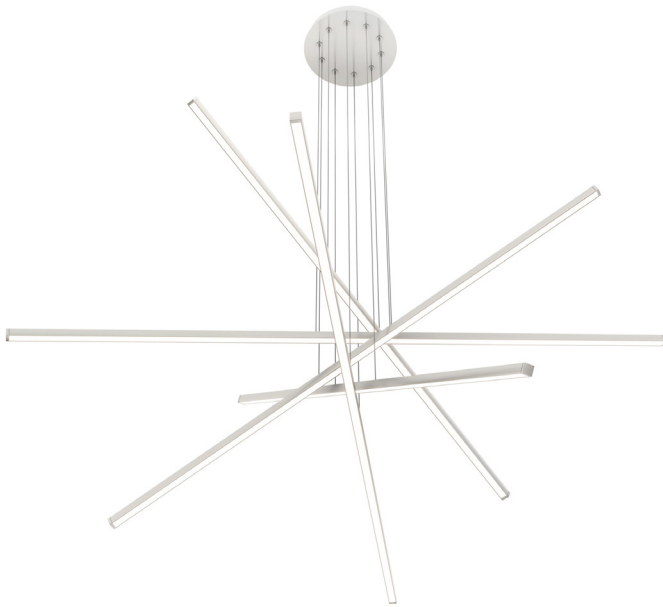

PIX STICKS CIRRUS WITH REMOTE POWER

REV.05.14.18

Description:

With sleek, intersecting lines of light and a variety of high-tech options, the Pix Sticks Cirrus Suspension is a customizable mobile for the modern home, office, restaurant, or commercial area. Choose from 2 - 9 sticks and up to 10 feet in length and 3 different lens shapes. Next, select from 8 color temperatures, all downlit through Diffused White lenses. Optional Warm Dim technology comes in both 2700K and 3000K, allowing you to dial in the familiar glow of a dim incandescent or halogen light down to 2000K. 6 channel finish options of Satin Nickel, Chrome, Antique Bronze, Satin Black, Satin Brass (with Black canopy and wires), and White to complete the look. Each fixture comes with 12 feet of adjustable cable. Contains high 85+ or 92+ CRI LEDs. Comes with metal canopy (12" for 2 - 5 stick fixtures or 16" for 6 - 9 stick fixtures).

PROJECT	FIXTURE TYPE	DATE
---------	--------------	------

PIX STICKS CIRRUS WITH REMOTE POWER

REV.05.14.18

DESIGNED BY GREGORY KAY | ASSEMBLED IN AMERICA

Lamp Data: Lamp data for each channel type

ORDERING CODE	PX5-D1													
DESCRIPTION	Pix Stick Cirrus with D1 Lens													
WATTS PER FOOT	5w (4.4 watts)							7w (7.3 watts)						
COLOR TEMPERATURE	22K	27K	27D'	30K	30D'	35K	40K	57K	22K	27K	30K	35K	40K	57K
LUMENS PER FOOT (lm/ft)	178.1	217.3	236.0	237.5	258.7	271.9	295.7	314.7	241.1	294.2	321.5	368.1	400.3	426.0
LUMENS PER WATT (lm/w)	40.5	49.4	49.3	54.0	53.9	61.8	67.2	71.5	33.0	40.3	44.0	50.4	54.8	58.4
CRI	85+	95+	95+	95+	95+	85+	84	84	85+	95+	95+	85+	84	84