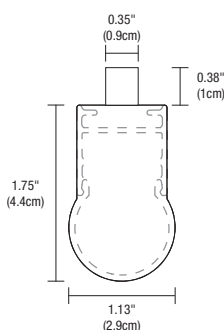

ORDERING CODE	PX5-T1													
DESCRIPTION	Pix Stick Cirrus with T1 Lens													
WATTS PER FOOT	5w (4.4 watts)							7w (7.3 watts)						
COLOR TEMPERATURE	22K	27K	27D'	30K	30D'	35K	40K	57K	22K	27K	30K	35K	40K	57K
LUMENS PER FOOT (lm/ft)	229.2	279.6	236.0	305.6	258.7	349.9	380.4	404.9	374.0	456.3	498.7	571.0	620.9	660.8
LUMENS PER WATT (lm/w)	52.1	63.5	49.3	69.4	53.9	79.5	86.5	92.0	49.9	60.8	66.5	76.1	82.8	88.1
CRI	85+	95+	95+	95+	95+	85+	84	84	85+	95+	95+	85+	84	84

ORDERING CODE	PX5-R1													
DESCRIPTION	Pix Stick Cirrus with R1 Lens													
WATTS PER FOOT	5w (4.4 watts)							7w (7.3 watts)						
COLOR TEMPERATURE	22K	27K	27D'	30K	30D'	35K	40K	57K	22K	27K	30K	35K	40K	57K
LUMENS PER FOOT (lm/ft)	238.6	291.1	236.0	318.1	258.7	364.2	396.1	421.5	389.4	475.1	519.2	594.5	646.4	688.0
LUMENS PER WATT (lm/w)	54.2	66.2	49.3	72.3	53.9	82.8	90.0	95.8	51.9	63.3	69.2	79.3	86.2	91.7
CRI	85+	95+	95+	95+	95+	85+	84	84	85+	95+	95+	85+	84	84

Actual Lengths: Actual Channel Lengths for Pix Sticks Cirrus with Remote Power

PIX STICK CIRRUS SUSPENSION WITH REMOTE POWER - ACTUAL SIZES		
Ordering code (Nominal Size)	Wood channel Overall Length (Inches)	Metal channel Overall Length (Inches)
39	39.9	39.5
48	49.5	49.1
60	61.5	61.1
72	73.5	73.1
84	85.5	85.1
96	97.5	97.1
108	107.5	107
120	119.5	119

Lens Options: D1, T1, and R1 Lens Options for Pix Stick Cirrus

D1 - Direct 0.9" Lens

T1 - Tubular 1.13" Lens

R1 - Rectangle 0.9" Lens

PROJECT	FIXTURE TYPE	DATE
---------	--------------	------

TM 30-15

REV.12.04.17