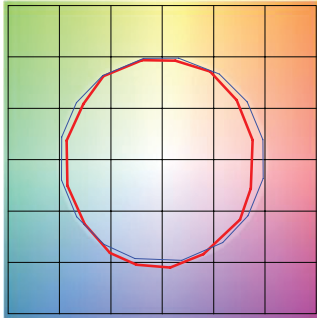

TM 30-15

REV.12.04.17

DESIGNED BY GREGORY KAY | ASSEMBLED IN AMERICA

TM-30-15 DATA: The data below is for SS2C, SS5C, SS7C, and SS10C bare LED Soft Strips. Consistent color temperatures throughout a single strip and among multiple strips is possible through a 3 phase binning process in which each order is inspected with a color meter to ensure uniformity.

2200K | Rf: 83.9 | Rg: 94.9

COLOR VECTOR GRAPHIC

■ Test ■ Reference

HUE BIN	Rf	GRAPHIC SHIFTS %	
		CHROMA	HUE
1	77.6	-10.0%	1.8%
2	80.7	-7.5%	7.0%
3	79.5	-2.9%	8.9%
4	90.5	-3.1%	2.4%
5	93.9	-1.3%	1.9%
6	91.9	-0.9%	-0.2%
7	87.6	-6.3%	-2.7%
8	90.5	-5.4%	2.7%
9	83.8	-4.7%	6.5%
10	81.2	-2.5%	10.0%
11	83.3	3.9%	9.4%
12	86.4	5.6%	2.6%
13	86.2	4.5%	-12.4%
14	64.3	-1.0%	-21.9%
15	85.1	-4.4%	-7.5%
16	75.0	-9.9%	-12.0%