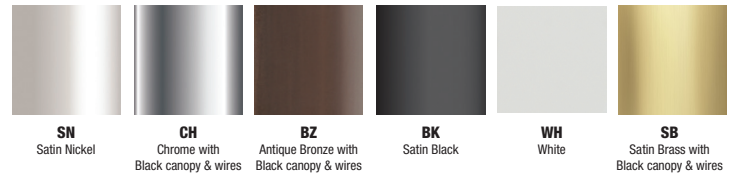

Canopy and Hardware Finish:

Remote Power Supplies* & Dimmers

(Sold Separately):

1. Electronic Low Voltage Dimming (ELV)
   - 0-10 Volt Dimming (0-10V)
   - Lutron Hi-lume®
2. *In-Wall Mounting Kits available for select power supplies

ORDERING CODE

System	Lens	Wattage Per Foot	Nominal Size In Inches (Per Channel)	Color Temperature	Finish
PX2	D1	5W	39	30K	SN
PX2 Pix Sticks Cirrus 2-Light, with Remote Power PX3 Pix Sticks Cirrus 3-Light, with Remote Power PX4 Pix Sticks Cirrus 4-Light, with Remote Power PX5 Pix Sticks Cirrus 5-Light, with Remote Power PX6 Pix Sticks Cirrus 6-Light, with Remote Power PX7 Pix Sticks Cirrus 7-Light, with Remote Power PX9 Pix Sticks Cirrus 9-Light, with Remote Power	D1 Direct 0.9" Lens T1 Tubular 1.13" Lens R1 Rectangle 0.9" Lens	5W 4.4 Watt 7W 7.3 Watt	39 39" 84 84" 48 48" 96 96" 60 60" 108 108" 72 72" 120 120" *Chrome, maximum length 84"	22K 2200K Amber White 27K 2700K Very Warm White 27D 2700K Warm Dim (5W Only) 30K 3000K Warm White 30D 3000K Warm Dim (5W Only) 35K 3500K Neutral White 40K 4000K Cool White 57K 5700K Daylight White	SN Satin Nickel CH Chrome* BZ Antique Bronze* BK Satin Black WH White SB Satin Brass* *With Black canopy and wires

PROJECT	FIXTURE TYPE	DATE