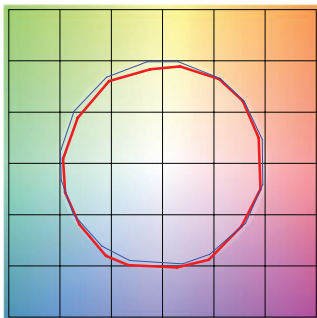

2700K | Rf: 87.7 | Rg: 96.1

COLOR VECTOR GRAPHIC

■ Test ■ Reference

HUE BIN	Rf	GRAPHIC SHIFTS %	
		CHROMA	HUE
1	86.4	-5.6%	2.3%
2	89.7	-3.3%	3.1%
3	90.5	-1.5%	3.8%
4	90.0	-4.3%	1.1%
5	92.9	-3.7%	0.2%
6	93.5	-2.5%	-0.8%
7	86.3	-7.2%	2.5%
8	90.7	-4.0%	3.2%
9	85.2	-2.4%	8.1%
10	81.7	0.9%	10.8%
11	85.4	4.5%	8.9%
12	88.7	5.7%	-1.4%
13	88.3	1.3%	-7.9%
14	85.1	2.4%	-10.4%
15	88.1	-4.8%	-2.7%
16	81.7	-4.3%	-10.9%

3000K | Rf: 88.1 | Rg: 99.7

COLOR VECTOR GRAPHIC

■ Test ■ Reference

HUE BIN	Rf	GRAPHIC SHIFTS %	
		CHROMA	HUE
1	87.7	-5.9%	-0.3%
2	87.9	-4.4%	4.3%
3	82.9	-1.2%	7.9%
4	89.9	0.6%	4.7%
5	92.7	3.0%	3.5%
6	92.7	3.6%	-1.7%
7	90.8	-1.3%	-4.4%
8	93.7	-2.5%	-2.2%
9	91.7	-3.7%	2.3%
10	85.5	-2.8%	7.8%
11	83.3	0.7%	11.0%
12	86.4	5.5%	3.8%
13	90.6	4.6%	-3.6%
14	85.6	5.9%	-8.4%
15	89.5	-0.6%	-5.7%
16	82.6	-2.7%	-12.0%

3500K | Rf: 86.1 | Rg: 95.5

COLOR VECTOR GRAPHIC

■ Test ■ Reference

HUE BIN	Rf	GRAPHIC SHIFTS %	
		CHROMA	HUE
1	86.6	-4.2%	3.4%
2	91.7	-1.4%	1.8%
3	94.9	-0.7%	0.4%
4	87.9	-4.5%	-4.1%
5	85.9	-10.3%	-2.7%
6	89.8	-5.2%	-0.4%
7	79.6	-9.5%	6.5%
8	87.6	-4.0%	5.7%
9	81.4	-0.5%	11.8%
10	78.3	3.3%	11.4%
11	85.7	6.3%	6.1%
12	86.3	7.1%	-4.6%
13	86.1	-0.7%	-9.6%
14	85.1	0.8%	-10.4%
15	83.4	-4.1%	-5.3%
16	82.5	-3.6%	-5.7%

4000K | Rf: 87.6 | Rg: 96.8

COLOR VECTOR GRAPHIC

■ Test ■ Reference

HUE BIN	Rf	GRAPHIC SHIFTS %	
		CHROMA	HUE
1	89.0	-3.1%	2.1%
2	93.2	-0.9%	1.3%
3	94.3	-1.1%	0.7%
4	89.5	-4.0%	-2.3%
5	87.6	-7.8%	-1.8%
6	92.2	-4.6%	0.1%
7	87.4	-6.6%	3.6%
8	85.7	-3.8%	7.0%
9	81.5	-1.3%	12.4%
10	80.0	0.9%	11.4%
11	83.3	5.9%	8.7%
12	89.7	4.8%	-0.3%
13	88.5	2.4%	-6.3%
14	92.7	4.0%	-3.8%
15	86.1	-1.6%	-4.5%
16	85.0	-1.4%	-5.0%